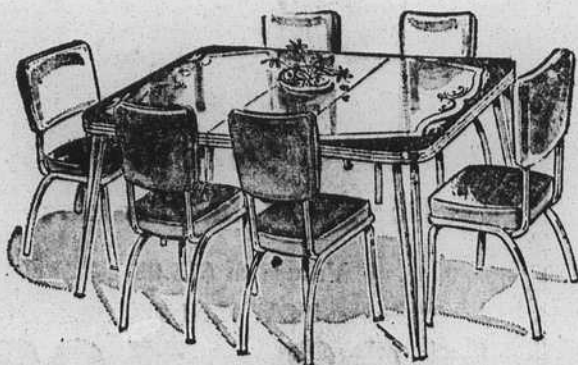

\$19.95 30" GLASS DOOR BOOKCASE. Made with solid plank top and sides. Sliding glass doors. Mahogany. **\$12**

\$39.95 7-DRAWER DESK. Big 40 inches long with seven roomy drawers. Traditional styling in maple or mahogany. **\$28**

\$39.95 5-PIECE DINETTE SET with extension leaf. Plastic top table and 4 vinyl covered chairs. Bronzefone. **\$28**

\$39.95 9-12 OVAL BRAID RUG. Made with combination of wool, rayon and other fibres. Your choice of red, gold or beige. **\$28**

\$49.95 42" CABINET SINK. With wear-ever porcelain drainboard top. Storage space below. Includes faucet and fitting. **\$38**

A 7-piece dinette that features a giant size 36 X 60 inch extension top - not a small undersized table, plus 6 of the most comfortable chairs known to man. Bright and gleaming chrome combined with black or brown. Triple tempered steel legs - all for the low one price. **\$47⁸⁸**