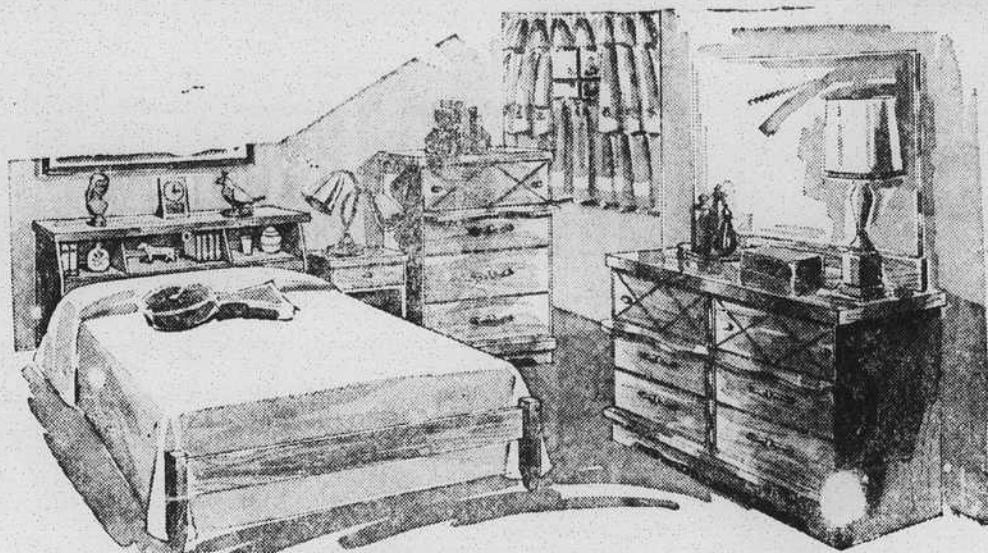

PEARLMAN'S MAIN EVENT FURNITURE SALE!!

"THE
CHAMPION"
OF 'EM
ALL!

Pearlman's Main Event Sale is just what the name implies . . . it's the big one . . . the champ of 'em all! It will become a Western N. C. tradition . . . looked-for and waited-for by thrift-minded Western North Carolinians. All stores will be closed to the general public Wednesday to prepare for this big one . . . every body working like beavers to whack prices down on a multi-million-dollar stock of furniture values for your home. Shop early for best selection. You'll be many dollars ahead.

KNOCK-OUT VALUES ALL OVER OUR STORE...

SAVE \$20.00 4-PIECE BEDROOM GROUP

Bedroom furniture so practical and lovely you'll want it the minute you see it. Consisting of large 6-drawer double dresser, shadow box framed mirror, massive 4-drawer chest and sliding panel bookcase bed complete with rails and footboard. Finished in bright beige tone with brass finished drawer pulls. Constructed to give years of dependable service. Remember to get all the major pieces for one low, low price if you buy now.