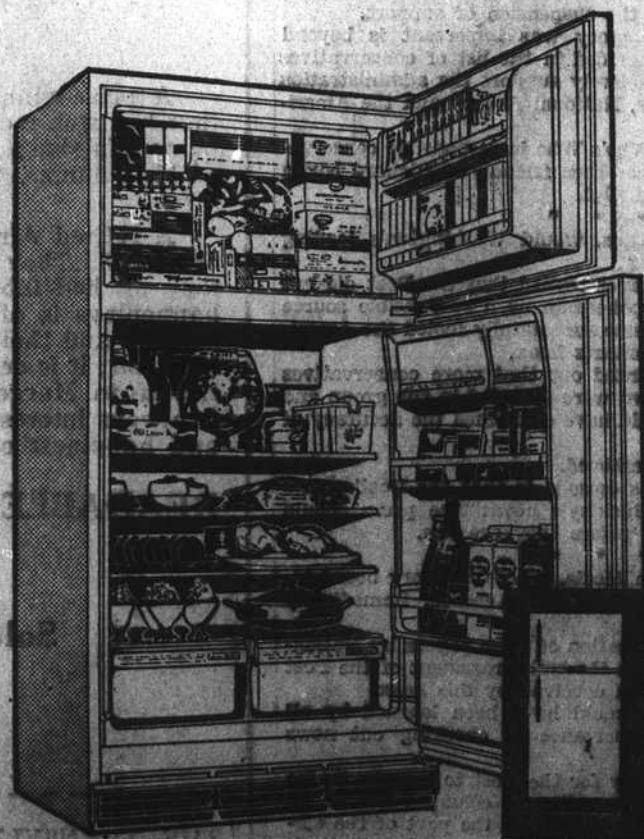

ALL APPLIANCES IN STOCK AT DISCOUNT PRICES!

Whirlpool 13.1 CU. FT. REFRIGERATOR-FREEZER

Capacity and convenience at a special low price

YOURS FOR ONLY **\$269⁹⁵**
with acceptable trade

Model EWT181

True No-Frost... even the convenient 124-lb. "zero-degree" freezer never needs defrosting • Fits in a space just 29 3/4" wide • Slide-out refrigerator shelf • Temperature control center for refrigerator and freezer sections • Super-storage door • Porcelain-enameled twin crispers.

Model EWT17J

Whirlpool Refrigerator-Freezer

- 17.1 Cu. Ft.
- Porcelain - Enamelled Liner
- Super Storage Door
- Rotary Compressor

\$329.95

Whirlpool 15.0 CU. FT. REFRIGERATOR-FREEZER

This big-value model makes ice automatically

YOURS FOR ONLY **\$339⁹⁵**
with acceptable trade

Model EWT15JM

True No-Frost... even the big 147-lb. "zero-degree" freezer never needs defrosting • IceMagic® ice maker • Fits in a space only 29 3/4" wide • Convenient freezer storage shelf • Slide-out refrigerator shelf • Temperature control center for refrigerator and freezer sections.