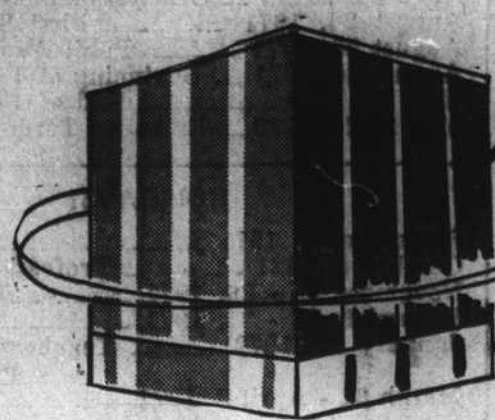

FURNITURE CENTER'S

Warehouse Sale

3 DAYS ONLY - This Thursday, Friday & Saturday Only!

Model LWA7700

Model LWE 17700

WHIRLPOOL WASHER & DRYER

Buy the Pair - or Buy 'em Separately

WASHER HAS:

- Two Speeds
- 4 Cycles
- Self Cleaning Filter

DRYER HAS:

- Two Automatic Cycles
- Five Drying Temperatures
- Permanent Press Cool-Down

ONLY \$249⁹⁵

ONLY \$179⁹⁵

BUY THE PAIR FOR ONLY

\$399.98

NONE SOLD TO DEALERS!

ALL APPLIANCES IN STOCK AT DISCOUNT PRICES!

Whirlpool 13.1 CU. FT. REFRIGERATOR-FREEZER

Capacity and convenience at a special low price

YOURS FOR ONLY **\$269⁹⁵**
with acceptable trade

Model EWT181

True No-Frost... even the convenient 124-lb. "zero-degree" freezer never needs defrosting • Fits in a space just 29 3/4" wide • Slide-out refrigerator shelf • Temperature control center for refrigerator and freezer sections • Super-storage door • Porcelain-enameled twin crispers.