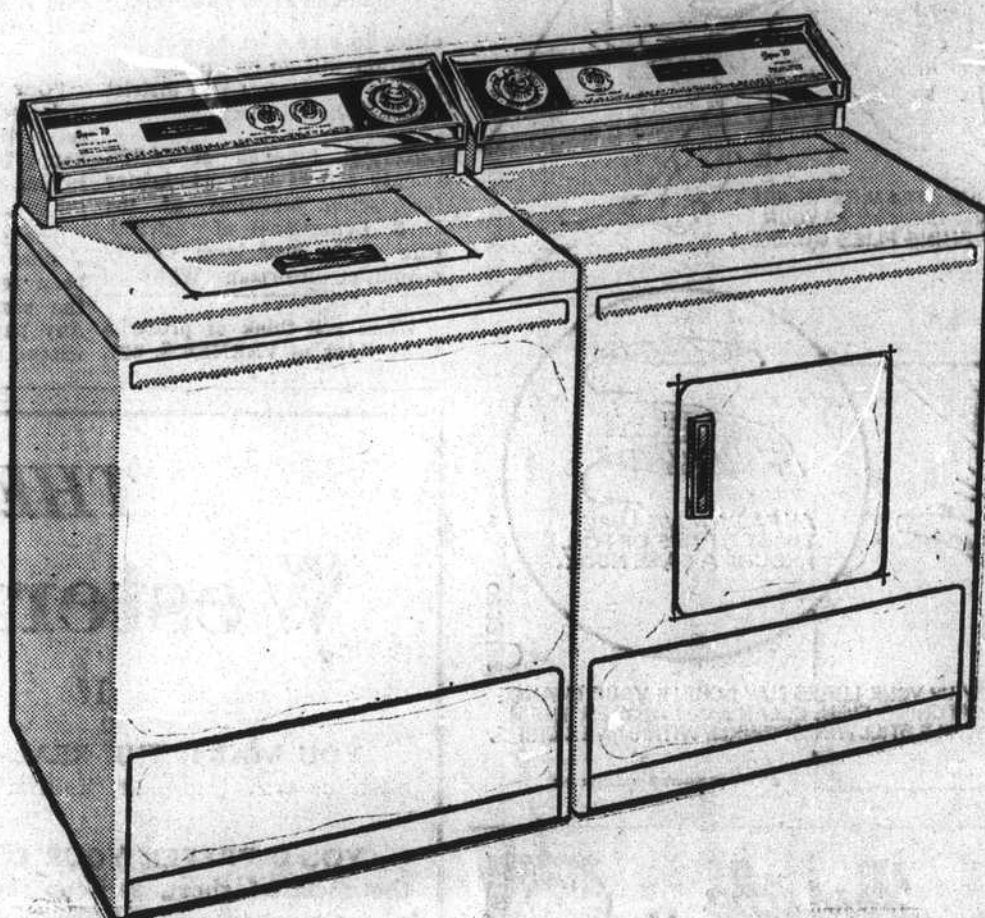

Model LWE 17700

Model LWA7700