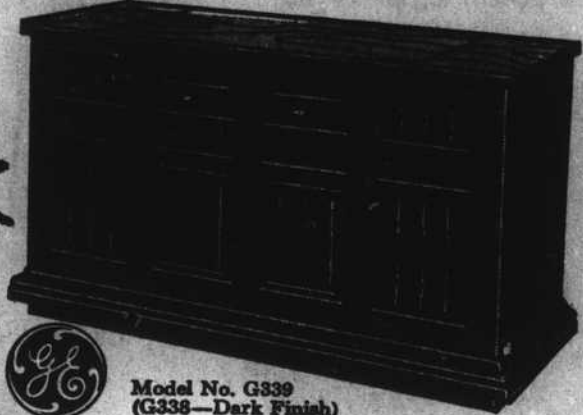

Give Home Appliances

...THE PERFECT GIFT

Spanish Decor? Here's the finishing touch!

THE Montego STEREO CONSOLE

- Solid State AM/FM/FM Stereo Tuner—Stereo Star
- 40 Watts Peak Music Power (20 Watts EIA)
- Jam-Resistant Tonal 1 4-Speed Changer
- GE Man-Made Diamond Stylus
- Six-Speaker Sound System—Two 10" Woofers, Four 3" Tweeters
- External Speaker and Tape Jacks
- Sound Control Center—Loudness, Balance, Treble, Bass
- Equipped for Porta-Fi® Remote Sound System.

Model No. G339 (G338—Dark Finish) Spanish Styling

\$239

BENRUS WATCHES 1/2 PRICE

Color Placemats

Beautiful Set of Six

\$1.99

Full color natural scenes of American landscape. In heavy laminated plastic—for long life. Gift boxed.