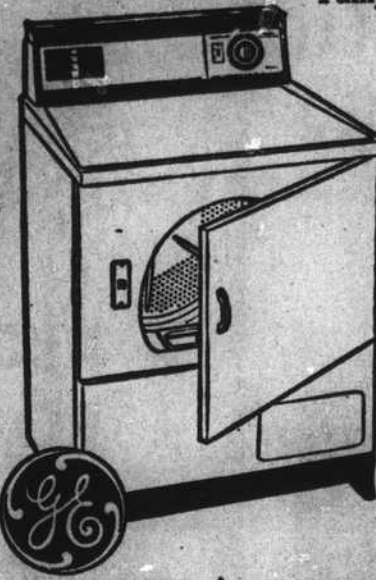

Give Home Appliances

...THE PERFECT GIFT

Spanish Decor? Here's the finishing touch!

THE Montego STEREO CONSOLE

- Solid State AM/FM/FM Stereo Tuner—Stereo Star
- 40 Watts Peak Music Power (20 Watts EIA)
- Jam-Resistant Tonal 1 4-Speed Changer
- GE Man-Made Diamond Stylus
- Six-Speaker Sound System—Two 10" Woofers, Four 3" Tweeters
- External Speaker and Tape Jacks
- Sound Control Center—Loudness, Balance, Treble, Bass
- Equipped for Porta-Fi® Remote Sound System.

DRIES PERMANENT PRESS "JUST RIGHT" AUTOMATICALLY!

Pamper Dries Clothes To Soft, Fluffy Perfection!

- Big Capacity Lint Trap
- Permanent Press with Cool-down
- Porcelain Enamel Top and Drum
- Fluff Selection Gives Gentle No-Heat Tumbling Action
- Interior Drum Light
- Optional End of Cycle Signal
- Four Automatic Dry Cycles

\$168

2 Slice AUTOMATIC TOASTER

- Toast to please every member of your family — Toast selector light to dark.
- Easy to keep bright and shiny — Gleaming chrome finish.
- Takes up "Little" space — small compact design.
- Bread, frozen waffles, are easy to remove — extra high toast lift.
- Crump Tray easy to clean — snaps open.
- Move toaster from counter to table — heat resistant carrying handles.

- Built-in Soft Food Disposer
- 3-Level Thoro-Wash with Power-Arm, Power-Tower, Power-Shower®, spray-arm
- Automatic Detergent Dispenser
- Rinse-Glo Rinse Agent Dispenser
- Textolite® Top, smooth, sparkling