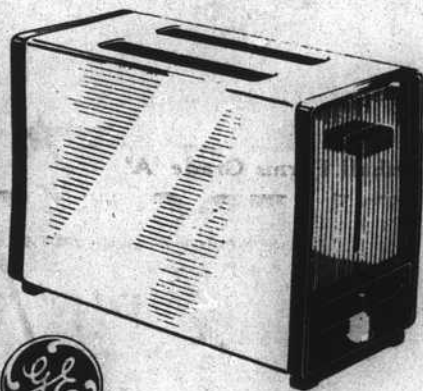

Give Home Appliances

...THE PERFECT GIFT

Spanish Decor? Here's the finishing touch!

THE Montego STEREO CONSOLE

- Solid State AM/FM/FM Stereo Tuner—Stereo Star
- 40 Watts Peak Music Power (20 Watts EIA)
- Jam-Resistant Tonal 1 4-Speed Changer
- GE Man-Made Diamond Stylus
- Six-Speaker Sound System—Two 10" Woofers, Four 3" Tweeters
- External Speaker and Tape Jacks
- Sound Control Center—Loudness, Balance, Treble, Bass
- Equipped for Porta-Fi® Remote Sound System.

Model No. G339 (G338—Dark Finish) Spanish Styling

\$239

BENRUS WATCHES 1/2 PRICE

Color Placemats

Beautiful Set of Six

\$1.99

Full color natural scenes of American landscape. In heavy laminated plastic—for long life. Gift boxed.

DRIES PERMANENT PRESS "JUST RIGHT" AUTOMATICALLY!

Pamper Dries Clothes To Soft, Fluffy Perfection!

- Big Capacity Lint Trap
- Permanent Press with Cool-down
- Porcelain Enamel Top and Drum
- Fluff Selection Gives Gentle No-Heat Tumbling Action
- Interior Drum Light
- Optional End of Cycle Signal
- Four Automatic Dry Cycles

\$168

2 Slice AUTOMATIC TOASTER

- Toast to please every member of your family — Toast selector light to dark.
- Easy to keep bright and shiny — Gleaming chrome finish.
- Takes up "Little" space — small compact design.
- Bread, frozen waffles, are easy to remove — extra high toast lift.
- Crump Tray easy to clean — snaps open.
- Move toaster from counter to table — heat resistant carrying handles.