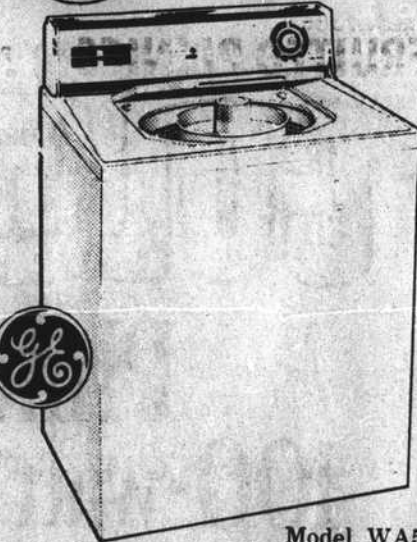

\$168

2 Slice AUTOMATIC TOASTER

- Toast to please every member of your family — Toast selector light to dark.
- Easy to keep bright and shiny — Gleaming chrome finish.
- Takes up "Little" space — small compact design.
- Bread, frozen waffles, are easy to remove — extra high toast lift.
- Crump Tray easy to clean — snaps open.
- Move toaster from counter to table — heat resistant carrying handles.

Makes A Great Gift Too!

PERMANENT PRESS WASHER BIG CAPACITY FILTER-FLO

Model WA5400

CHRISTMAS SPECIAL!

\$188

Regular 249.95 W.T.

3 WASH CYCLES

GE MOBILE MAID® SELECT FROM: Daily Loads • Pots & Pans • Rinse & Hold

- Built-in Soft Food Disposer
- 3-Level Thoro-Wash with Power-Arm, Power-Tower, Power-Shower®, spray-arm
- Automatic Detergent Dispenser
- Rinse-Glo Rinse Agent Dispenser
- Textolite® Top, smooth, sparkling