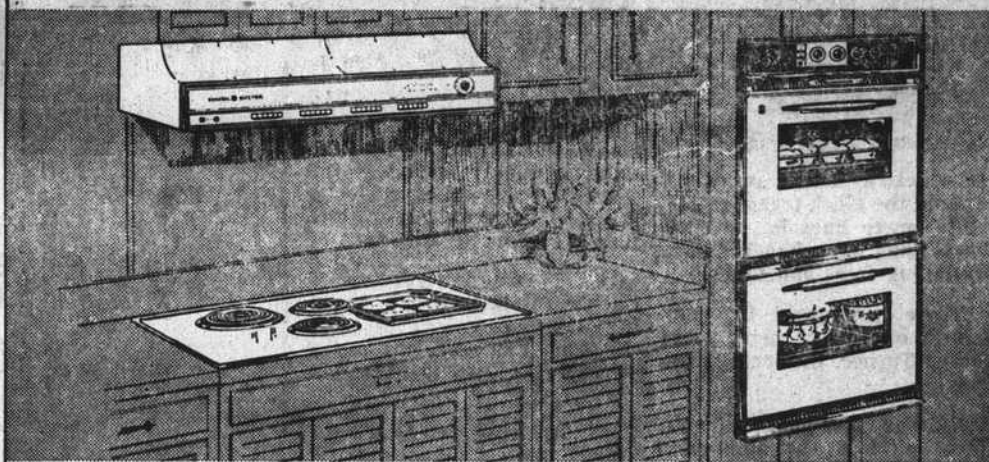

JK 29—Two full-size P-7® self-cleaning ovens in one handsome unit. Upper oven features an electric meat thermometer and an automatic rotisserie. Includes clock and minute timer, plus an automatic oven timer that controls both ovens.

JP 86—Four hi-speed Calrod® surface units with a Teflon® coated griddle for use on the Sensi-Temp™ automatic unit... perfect for pancakes, eggs & bacon.

JV 86—A 36" hood that's as powerful as it is elegant. Features dual blowers to help keep your kitchen clean, cool and odor-free.

Buy a Versatronic Oven Range and
**ELECTRONICALLY COOK A
FULL COURSE MEAL
IN MINUTES!**