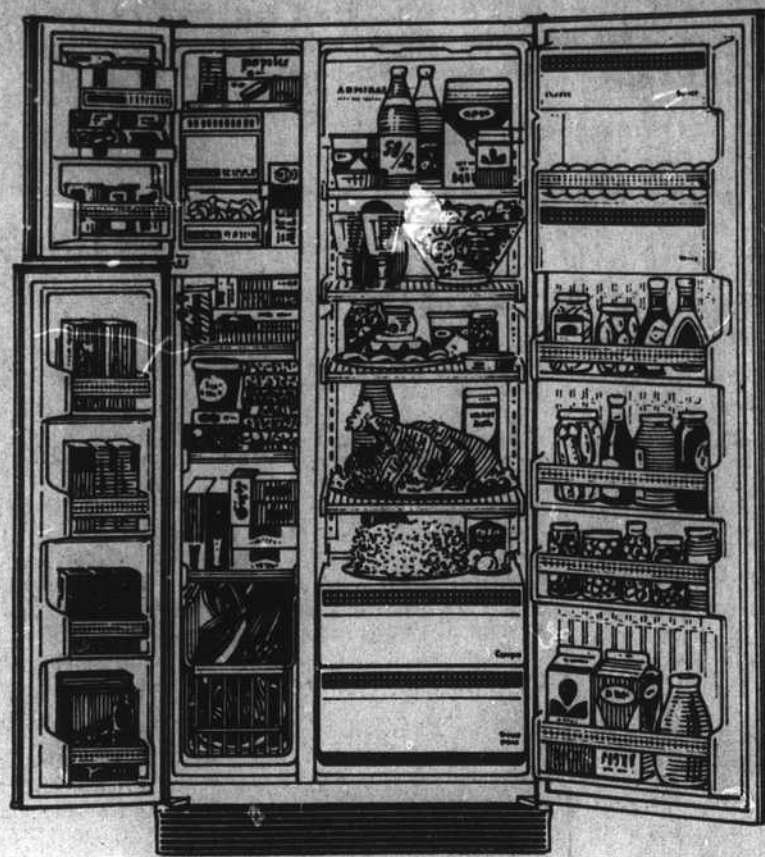

\$159⁹⁵

LDG 1835

\$199⁹⁵

LWA 1833

Admiral.

Super Duty Automatic
Washer

Big family size 18-lb. capacity automatic washer gives your clothes gentle but thorough "five-action" washing treatment. Three-step rinsing action includes a powerful spray rinse and agitated deep rinse—clothes come out sparkling clean. Designed for permanent press fabrics—and everything else. Come in and compare.

Admiral. Model PND2028
IMPERIAL 3-DOOR DUPLEX
FREEZER-REFRIGERATOR

NOW ONLY **\$499⁹⁵** with
Automatic
Ice Maker

FREEZER features 5 door shelves, juice-can dispenser, 3 removable aluminum shelves. REFRIGERATOR features 4 adjustable shelves, glide-out porcelain meat keeper and crisper drawers, 4 door shelves.

Admiral. Model NT1726
DUAL-TEMP
REFRIGERATOR-FREEZER

NOW ONLY **\$329⁹⁵** with
Automatic
Ice Maker

FREEZER features full-width bi-level shelf, 2 door shelves for neat-n-easy package storing. REFRIGERATOR features 3 adjustable shelves, glide-out meat keeper and crisper drawers, 2 door shelves.