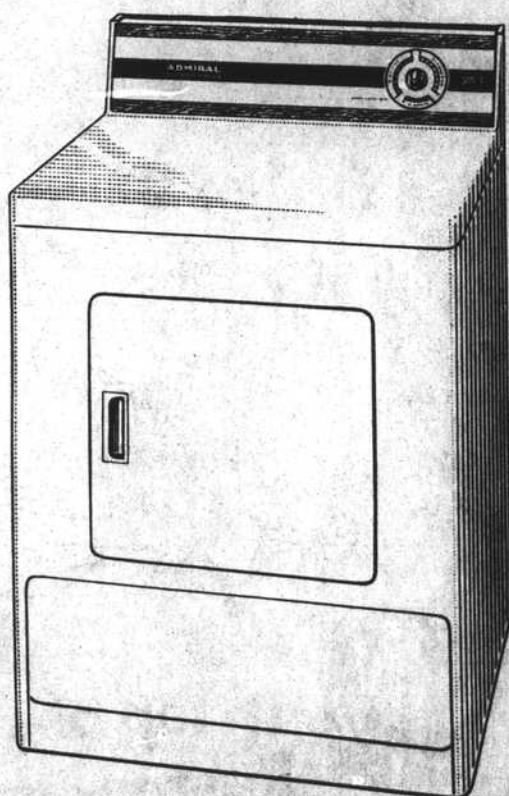

Admiral.

Super Duty Automatic
Gas Dryer

Giant drum has 18-lb. load capacity. Even-flow heated air system dries clothes quickly and evenly. Your choice of four temperature settings, each with a permanent press cool tumble at the end of each cycle to eliminate wrinkles. Child-safe door catch. High-efficiency lint filter. Also available in electric (Model LDE1833).

\$159⁹⁵

LDG 1835

\$199⁹⁵

LWA 1833

Admiral.

Super Duty Automatic
Washer

Big family size 18-lb. capacity automatic washer gives your clothes gentle but thorough "five-action" washing treatment. Three-step rinsing action includes a powerful spray rinse and agitated deep rinse—clothes come out sparkling clean. Designed for permanent press fabrics—and everything else. Come in and compare.

Admiral. Model PND2028
IMPERIAL 3-DOOR DUPLEX
FREEZER-REFRIGERATOR

NOW ONLY **\$499⁹⁵** with
Automatic
Ice Maker

FREEZER features 5 door shelves, juice-can dispenser, 3 removable aluminum shelves. REFRIGERATOR features 4 adjustable shelves, glide-out porcelain meat keeper and crisper drawers, 4 door shelves.