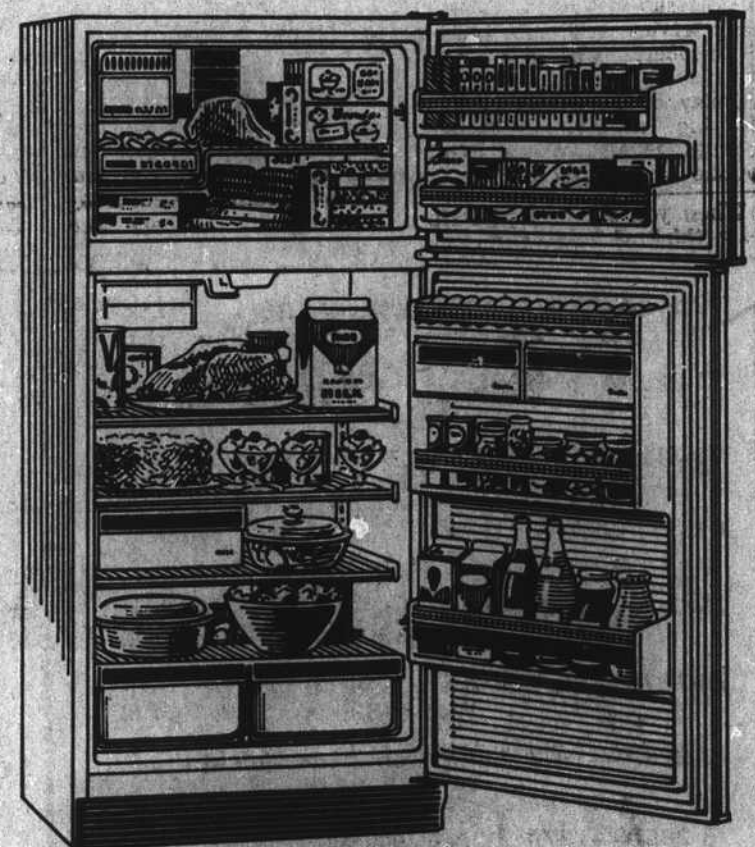

Admiral. Model PND2028
IMPERIAL 3-DOOR DUPLEX
FREEZER-REFRIGERATOR

NOW ONLY **\$499⁹⁵** with
Automatic
Ice Maker

FREEZER features 5 door shelves, juice-can dispenser, 3 removable aluminum shelves. REFRIGERATOR features 4 adjustable shelves, glide-out porcelain meat keeper and crisper drawers, 4 door shelves.

Admiral. Model NT1726
DUAL-TEMP
REFRIGERATOR-FREEZER

NOW ONLY **\$329⁹⁵** with
Automatic
Ice Maker

FREEZER features full-width bi-level shelf, 2 door shelves for neat-n-easy package storing. REFRIGERATOR features 3 adjustable shelves, glide-out meat keeper and crisper drawers, 2 door shelves.

with
**AUTOMATIC
ICE MAKER**

No more filling or spilling, no more fighting to get the cubes out. Now you have a bucket of ice always waiting in your freezer. Admiral's Ice Maker works automatically, releases cubes when you need them, stops when "ice-box" is full. Just one facet of Admiral's Planned Convenience in new Dual-Temp and Duplex designs... with one year free Master-care Maintenance.

ONLY **\$7⁹⁵**

Admiral.

Super-Solarcolor TV plus 8-Track Stereo, AM/FM Stereo Radio

Big 19" (diag. meas.) Super-Solarcolor picture compactly designed into a neat rollabout cabinet. Plus great sound from stereo tapes and radio. Come see this budget-wise combination of viewing and listening pleasure.