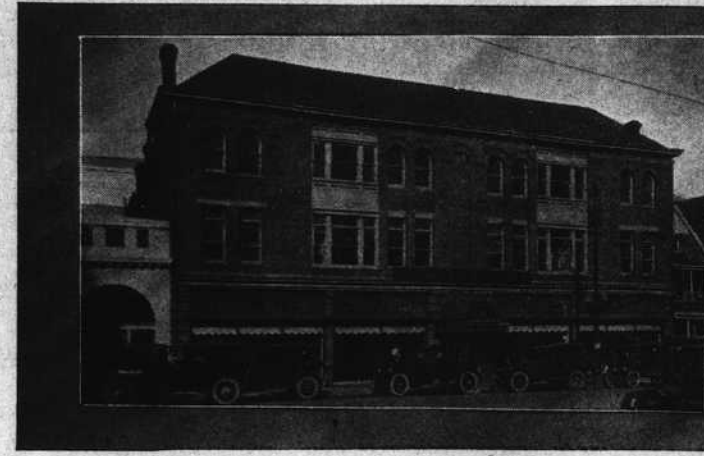

BUY CAROLINA PRODUCTS FROM CAROLINA PEOPLE

LANCE PACKING COMPANY
Peanut Products, Candy Manufacturers