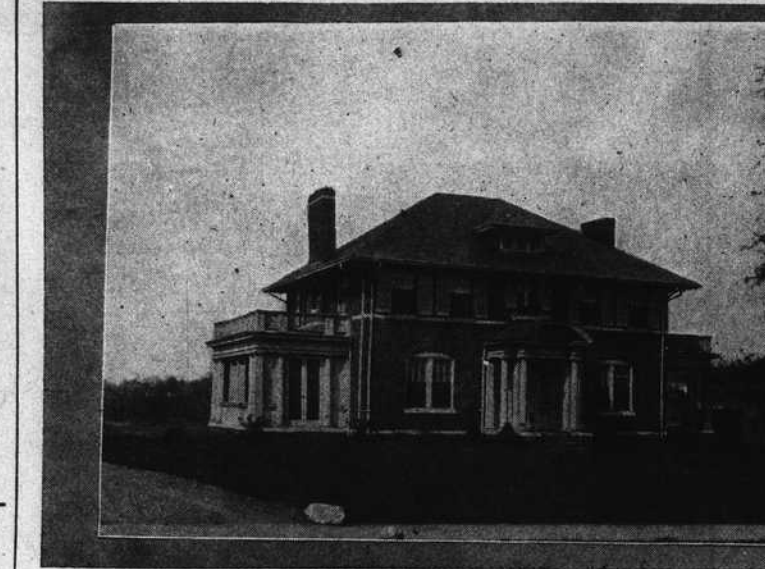

PLANT OF THE CHARLOTTE KNITTING CO.
Manufacturers of High Grade Hosiery