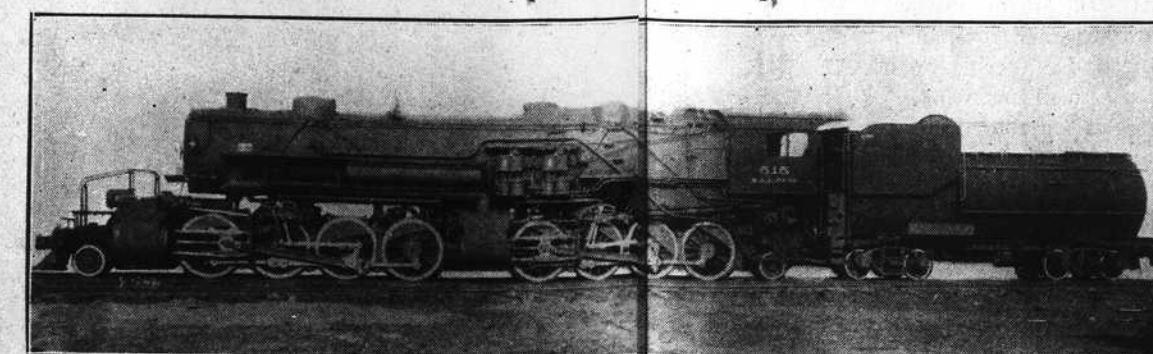

The Offices and Sales Room of the Southern Spindle and Flyer Co., the Only Manufacturers of Presser Flyer Spindles in the South

SOUTHERN RAILWAY PASSENGER ENGINE