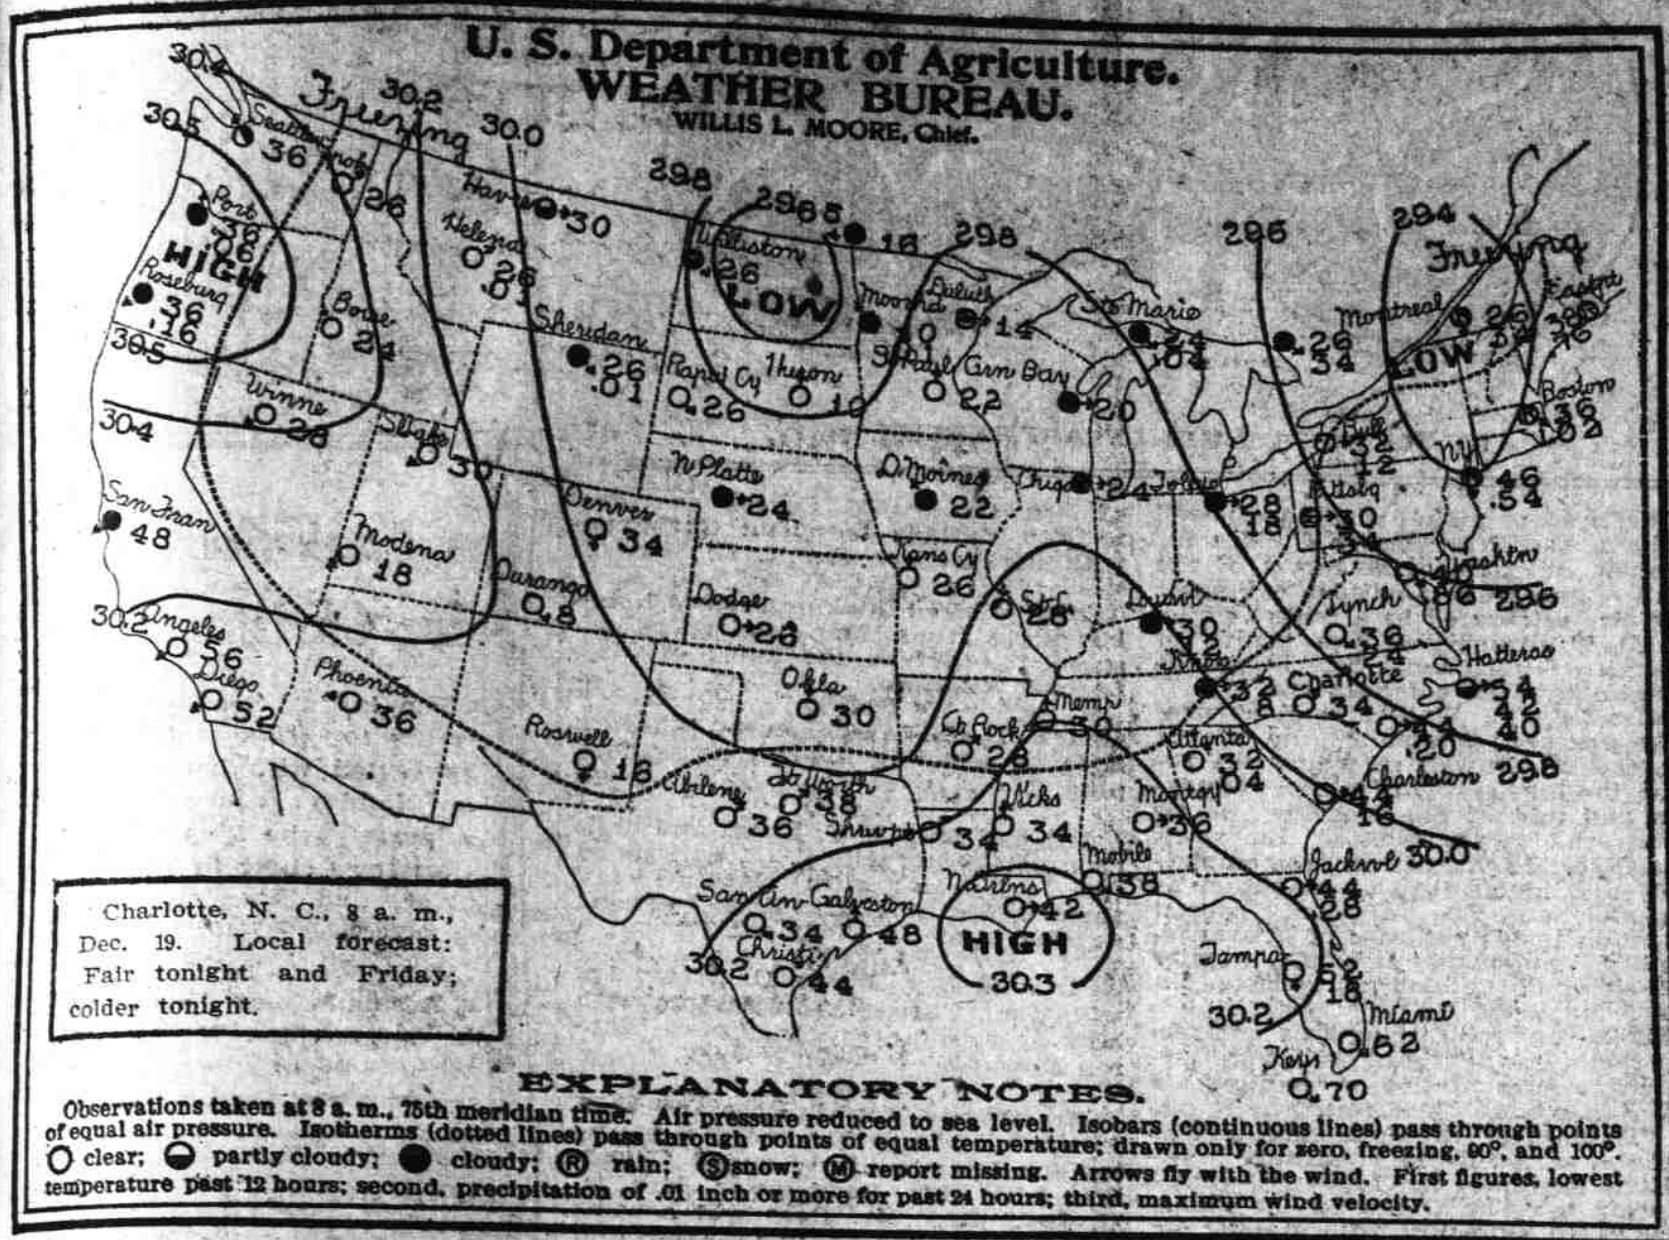

WEATHER CONDITIONS AT 8 A. M.

DAVIS BAKING POWDER
Better quality than the high-priced powders, but sold at about half their cost. A big worth-while saving on a year's supply. 1 lb. 20c.—1/2 lb. 10c.—1/4 lb. 5c. Sold by all good grocers. Insist on having it.

AMUSEMENTS
"School Days."
The management of the Academy of Music is pleased to announce that it has secured for Christmas, matinee and night, the famous play, Gus Edwards' "School Days." A large supporting company, including the famous "School Days" pony ballet in the newest of all 1912 musical features, "The Madkin Man," promise an evening of first-class entertainment. The costumes and scenery are exact reproductions of the originals that have taken so many cities by storm.

Don't Let This Christmas Find Your Home Without a Piano!

You don't know how much of the pleasure of home you miss without music! A piano adds the final touch of refinement and its music contributes the brightness and happiness that is beyond the measure of money! You need a piano.

Yes, you can afford one—when you purchase direct from the makers, through these factory warerooms by our "Easy Plan." Step in—let us tell you.

C.H. WILMOTH MANAGER **Stiff** **PIANOS** 210 S. TRYON STREET

YOU may know a man by the company he keeps, but you are sure to discover his true character by examining the books he has around him. To find your Christmas Gift-Book on another's five-foot shelf is to have the greatest compliment he can pass upon your judgment.

A Hoosier Romance is a beautiful Riley gift book, with illustrations in full color, for only 50 cents.

Robinson's Book Store
30 W. Trade St.

THE WEATHER.
Forecast for North Carolina: Fair tonight and Friday, cooler and central portions tonight. Brisk northwest winds.

EXPLANATION OF TODAY'S MAP.
The southwestern high pressure area has moved eastward, appearing central today on the middle gulf coast. It has caused clearing weather over the Southeast and decidedly colder as far northward as Pennsylvania.

TRINITY TEAM PLAYS LOCAL Y.M.C.A. QUINTET TONIGHT
An attraction tonight will be the basketball game at the Y. M. C. A. gymnasium between the five representing Trinity College and the local Y. M. C. A. Both teams are in the best of shape, and both being so evenly matched, the noisiest game of the season is looked for.