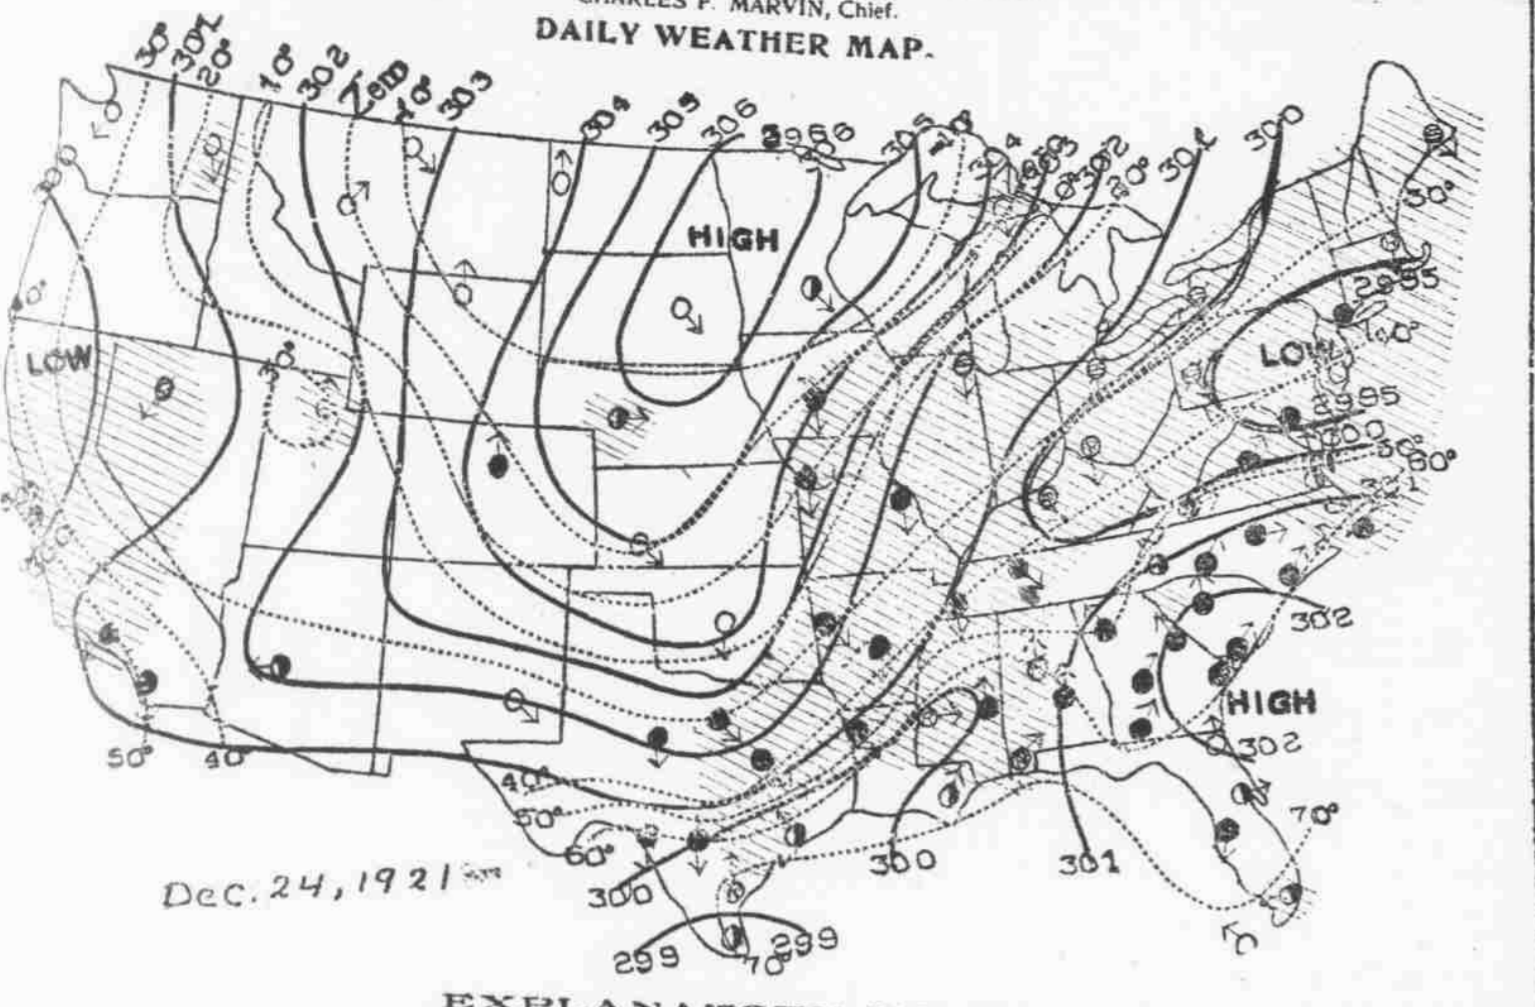

U. S. Department of Agriculture, Weather Bureau. CHARLES F. MARVIN, Chief. DAILY WEATHER MAP.

BUDDHIST PRIESTS ENGAGE IN FIGHT

Dec. 24.—In the course of a Buddhist festival on the slopes of the snow-capped pagoda 200 monks were admitted to a theatrical performance... The police were summoned and temporary order was restored, but the disappointed monks and their sympathizers increased to a crowd of 2,000.

LOCAL HIGHS BEAT KINGS MT. QUINT

Kings Mountain fell before the Charlotte High School quint in a fast game of basketball on the Y. M. C. A. floor Friday afternoon... The Charlotte boys, under the coaching of A. L. Paul, showed a great deal of improvement over the game they played against Churchland a week ago.

WEATHER CONDITIONS.

The pressure is low this morning from the north Atlantic coast to the west Gulf coast... The pressure is low this morning from the north Atlantic coast to the west Gulf coast, with centers over New Jersey and extreme southern Texas.

THE WEATHER.

Weather Bureau Office, Charlotte, Dec. 24, 1921. Sunrise 7:29. Sunset 5:17. Moonrise 2:54 a. m. Moonset 2:07 p. m.

TEMPERATURE.

Dry Bulb. 8 a. m. 51. 10 a. m. 53. Noon 55. Wet Bulb. 8 a. m. 50. Noon 56.

PRECIPITATION.

Total for 24 hours ending 8 a. m. 0.112. Total for month to 8 a. m. 1.12. Normal for December 3.56.

HUMIDITY.

8 a. m. 33. Noon 40. G. S. LINDGREN, Meteorologist.

TODAY'S MARKETS

COTTON MARKETS

MARKET REVIEW

New York, Dec. 24.—Financial markets continued to move uneasily this week, stocks evincing a more reactionary tendency while the demand for bonds was fully sustained... Dealings in stock were dull in comparison with the corresponding period of 1920.

WALL STREET

Trading in stocks today was nominal but a firm tone prevailed in almost all branches of the list. Shorts continued to cover in oils, coppers and rubbers, and to lead with a gain of one to two points.

NINE KILLED IN ALABAMA STORM

Store Building Collapsed With Fatal Results; Large Property Damage.

Memphis, Tenn., Dec. 24.—Nine persons killed, one white man and eight negroes, more than a score injured and property damage roughly estimated at $200,000 was the known toll today of a windstorm which late yesterday swept through half a dozen farming settlements in Crittendon county, Arkansas, across the Mississippi river from this city.

HACKNEY PLANT AT WILSON IS BURNED

Wilson, Dec. 24.—Fire starting in the automobile department of the Hackney Brothers buggy manufacturing plant here about 5 o'clock this morning, completely destroyed two three-story buildings and about 127 automobiles stored in them.

GROCERIES

YOU REMEMBER the eating quality of our one thousand pound Ferndell white cheese. We will cut one of these on Tuesday, January 10th. Leave your order now.

NEW YORK STOCK LIST.

Table of stock prices including American Beet Sugar, American Can, American Hide & Leather, American International Corp., etc.

CHICAGO GRAIN

Chicago, Dec. 24.—Wheat started 1-4 to 1-2 cent higher. There was a general advance until resting orders checked the upward movement.

FOREIGN EXCHANGE