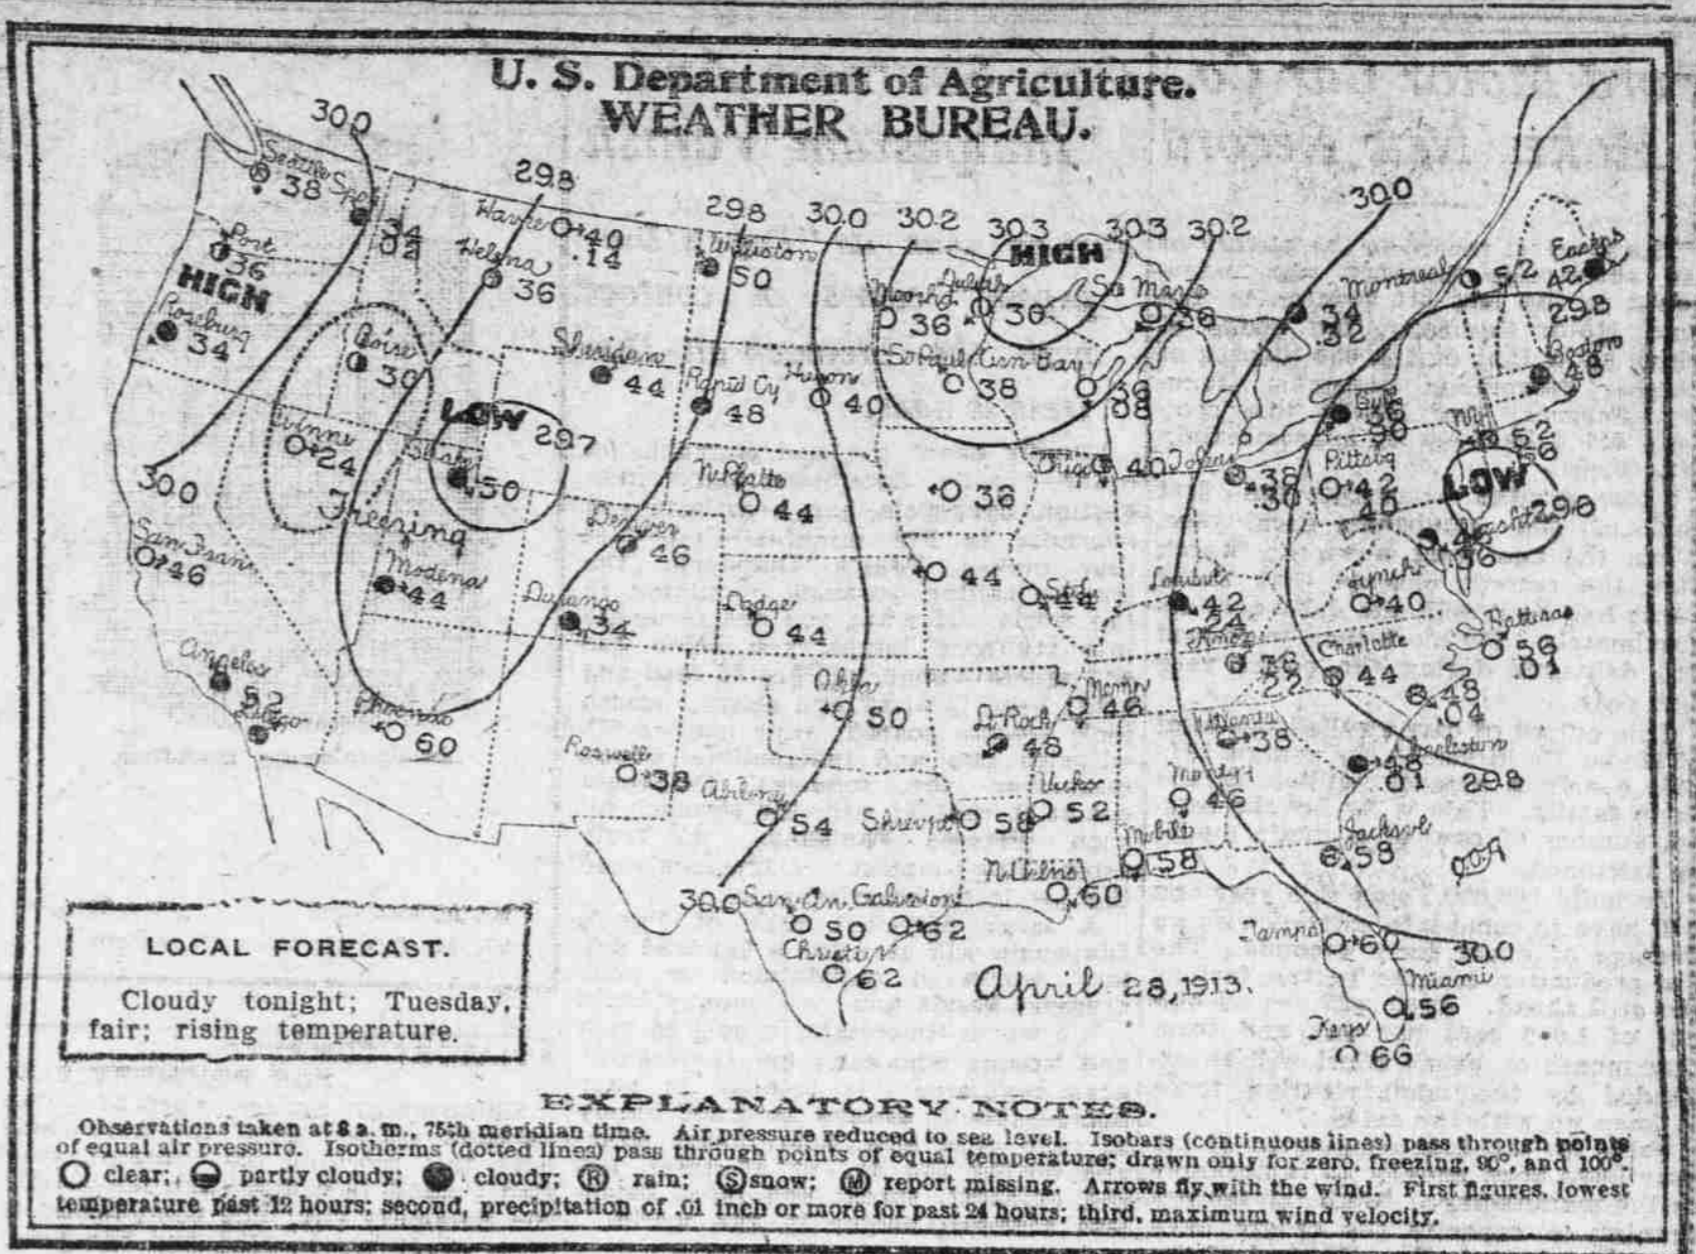

Mr. W. S. Creighton, Traffic Manager, Talks of the Rate Situation as it Now Stands And of the Prospects for a Settlement.

Fifty business men of Charlotte will leave this city tonight by way of the Southern for Raleigh where they will attend the meeting tomorrow of the railroads and the freight rate commission appointed by the governor to examine into the instances of freight rate discrimination.

NOTED SPEAKERS AT HANNA HALL

Rev. Dr. G. W. Painter, a noted missionary in China, and Mr. Arthur Rugh, of New York, secretary of the international convention of the Y. M. C. A., will speak at a meeting at Hanna Hall tomorrow night.

THIRD INSTITUTE FOR MINISTERIAL STUDENTS, MAY

Special to The News. Elon College, April 28.—The third institute for ministerial students for the present session will begin on May the eighth and the speaker will be the Rev. Dr. W. G. Sargent, whose theme will be "Revelation."

LEONARD CLEANABLE REFRIGERATORS

The one-piece, round corner, porcelain lined provision chambers of the Leonard Refrigerator make it as easily cleaned as a porcelain bath tub.

JOIN OUR REFRIGERATOR CLUB

Warm Weather—Refrigerator Weather—Will Come With a Rush

NORTHLAND REFRIGERATORS

are made of hardwood with solid bronze trimmings. They have linings of galvanized iron, white enamel or genuine porcelain.

PARKER-GARDNER COMPANY

Refrigerators Delivered Free of Freight in North and South Carolina

NOTED SPEAKERS AT HANNA HALL

Rev. Dr. G. W. Painter, a noted missionary in China, and Mr. Arthur Rugh, of New York, secretary of the international convention of the Y. M. C. A., will speak at a meeting at Hanna Hall tomorrow night.

THIRD INSTITUTE FOR MINISTERIAL STUDENTS, MAY

Special to The News. Elon College, April 28.—The third institute for ministerial students for the present session will begin on May the eighth and the speaker will be the Rev. Dr. W. G. Sargent, whose theme will be "Revelation."

LEONARD CLEANABLE REFRIGERATORS

The one-piece, round corner, porcelain lined provision chambers of the Leonard Refrigerator make it as easily cleaned as a porcelain bath tub.

JOIN OUR REFRIGERATOR CLUB

Warm Weather—Refrigerator Weather—Will Come With a Rush

NORTHLAND REFRIGERATORS

are made of hardwood with solid bronze trimmings. They have linings of galvanized iron, white enamel or genuine porcelain.

PARKER-GARDNER COMPANY

Refrigerators Delivered Free of Freight in North and South Carolina

NOTED SPEAKERS AT HANNA HALL

Rev. Dr. G. W. Painter, a noted missionary in China, and Mr. Arthur Rugh, of New York, secretary of the international convention of the Y. M. C. A., will speak at a meeting at Hanna Hall tomorrow night.

THIRD INSTITUTE FOR MINISTERIAL STUDENTS, MAY

Special to The News. Elon College, April 28.—The third institute for ministerial students for the present session will begin on May the eighth and the speaker will be the Rev. Dr. W. G. Sargent, whose theme will be "Revelation."

LEONARD CLEANABLE REFRIGERATORS

The one-piece, round corner, porcelain lined provision chambers of the Leonard Refrigerator make it as easily cleaned as a porcelain bath tub.

JOIN OUR REFRIGERATOR CLUB

Warm Weather—Refrigerator Weather—Will Come With a Rush

NORTHLAND REFRIGERATORS

are made of hardwood with solid bronze trimmings. They have linings of galvanized iron, white enamel or genuine porcelain.

PARKER-GARDNER COMPANY

Refrigerators Delivered Free of Freight in North and South Carolina

THE WEATHER

STATIONS

Table with columns for Station, Precipitation, Low, High, and Wind. Includes Atlanta, Augusta, Birmingham, Columbia, etc.

ATLANTA

Table with columns for Station, Precipitation, Low, High, and Wind. Includes Atlanta, Augusta, Birmingham, Columbia, etc.

ATLANTA

"A new broom sweeps clean," quoted the Wise Guy. "Yes, but the trouble is it won't stay new," objected the Simple Mug.

ATLANTA

ment. 7:30 p. m.—The Perfected Kingdom of God. May 11, College Auditorium. 11:00 a. m.—The Culture of the Spirit. 8:00 p. m.—The New Vision.

ATLANTA

ment. 7:30 p. m.—The Perfected Kingdom of God. May 11, College Auditorium. 11:00 a. m.—The Culture of the Spirit. 8:00 p. m.—The New Vision.

ATLANTA

ment. 7:30 p. m.—The Perfected Kingdom of God. May 11, College Auditorium. 11:00 a. m.—The Culture of the Spirit. 8:00 p. m.—The New Vision.

ATLANTA