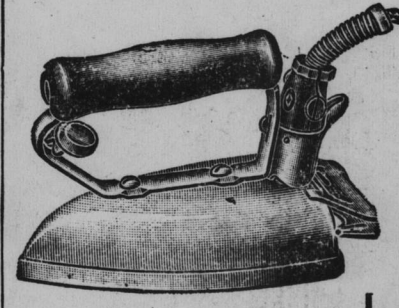

45c Down
Delivers.

Ice Cube Set

Chromium plated ice cube set with tray and tongs for only—

97c

Baby Crib

Ivory enamel baby crib has safety lock on side, complete with springs, for only—

\$9.95

Electric Iron

Large comfortable lacquered chromium plated iron, complete with cord only

\$1.69

38-PIECE BREAKFAST GROUP

A complete breakfast room group including enameled five piece breakfast room suite, metal utility cabinet and a 32-piece dinner set. A complete matching breakfast room group.