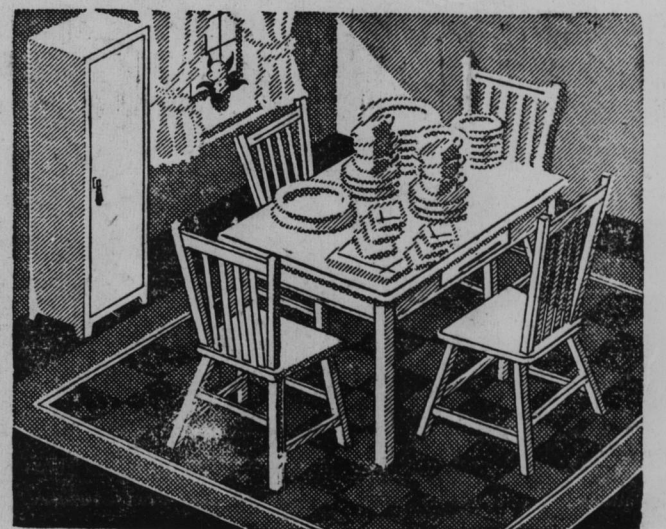

45c Down
Delivers.

Ice Cube Set

Chromium plated ice cube set with tray and tongs for only—

97c

Baby Crib

Ivory enamel baby crib has safety lock on side, complete with springs, for only—

\$9.95

Electric Iron

Large comfortable lacquered chromium plated iron, complete with cord only

\$1.69

38-PIECE BREAKFAST GROUP

A complete breakfast room group including enameled five piece breakfast room suite, metal utility cabinet and a 32-piece dinner set. A complete matching breakfast room group.