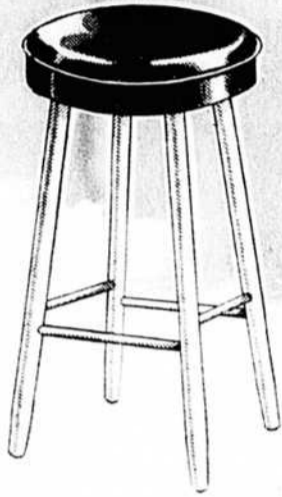

KITCHEN STOOL

Sturdy wooden stool with painted simulated red leather seat. Legs are white enameled. 24 inches high. Only

$2.29