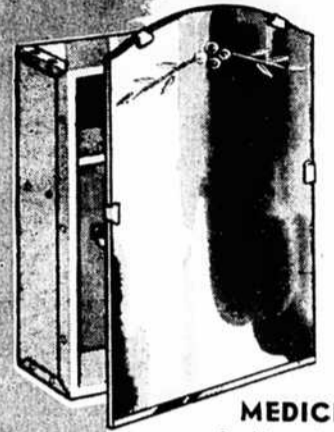

VENETIAN WALL MIRROR MEDICINE CABINET

Sturdily made of solid fibre-reinforced metal corners, finished in enamel. Full sized Venetian mirror door. Rounded corners for easy cleaning. 16 in. high.

$

HOME CARVING SET

Beautifully finished set with limited stag handles. 3-piece set consists of Carving knife, Fork with adjustable rest and sharpening steel. Complete in Gift Box.

$

ELECTRICAL NEEDS FOR BETTER LIGHT

FLUORESCENT FIXTURE $7.95
Streamlined design. 2-light fixture with plastic ends. Easily installed in your present ceiling holder. 24 inches long.

CEILING FIXTURE $1.19
Attractive ribbed chain fixture for kitchen or bedroom. Complete with metal fixture holder. Globe is 7 inches high.

SWIVEL-HEAD FLASHLIGHT $1.59
Provides light at any angle. Heavy plastic case with heavy made lamp. 3-way focused. Made lamp, 3-way switch and long range reflector. Batteries not included.

$5.49

SEAT HAMPER

$4.49