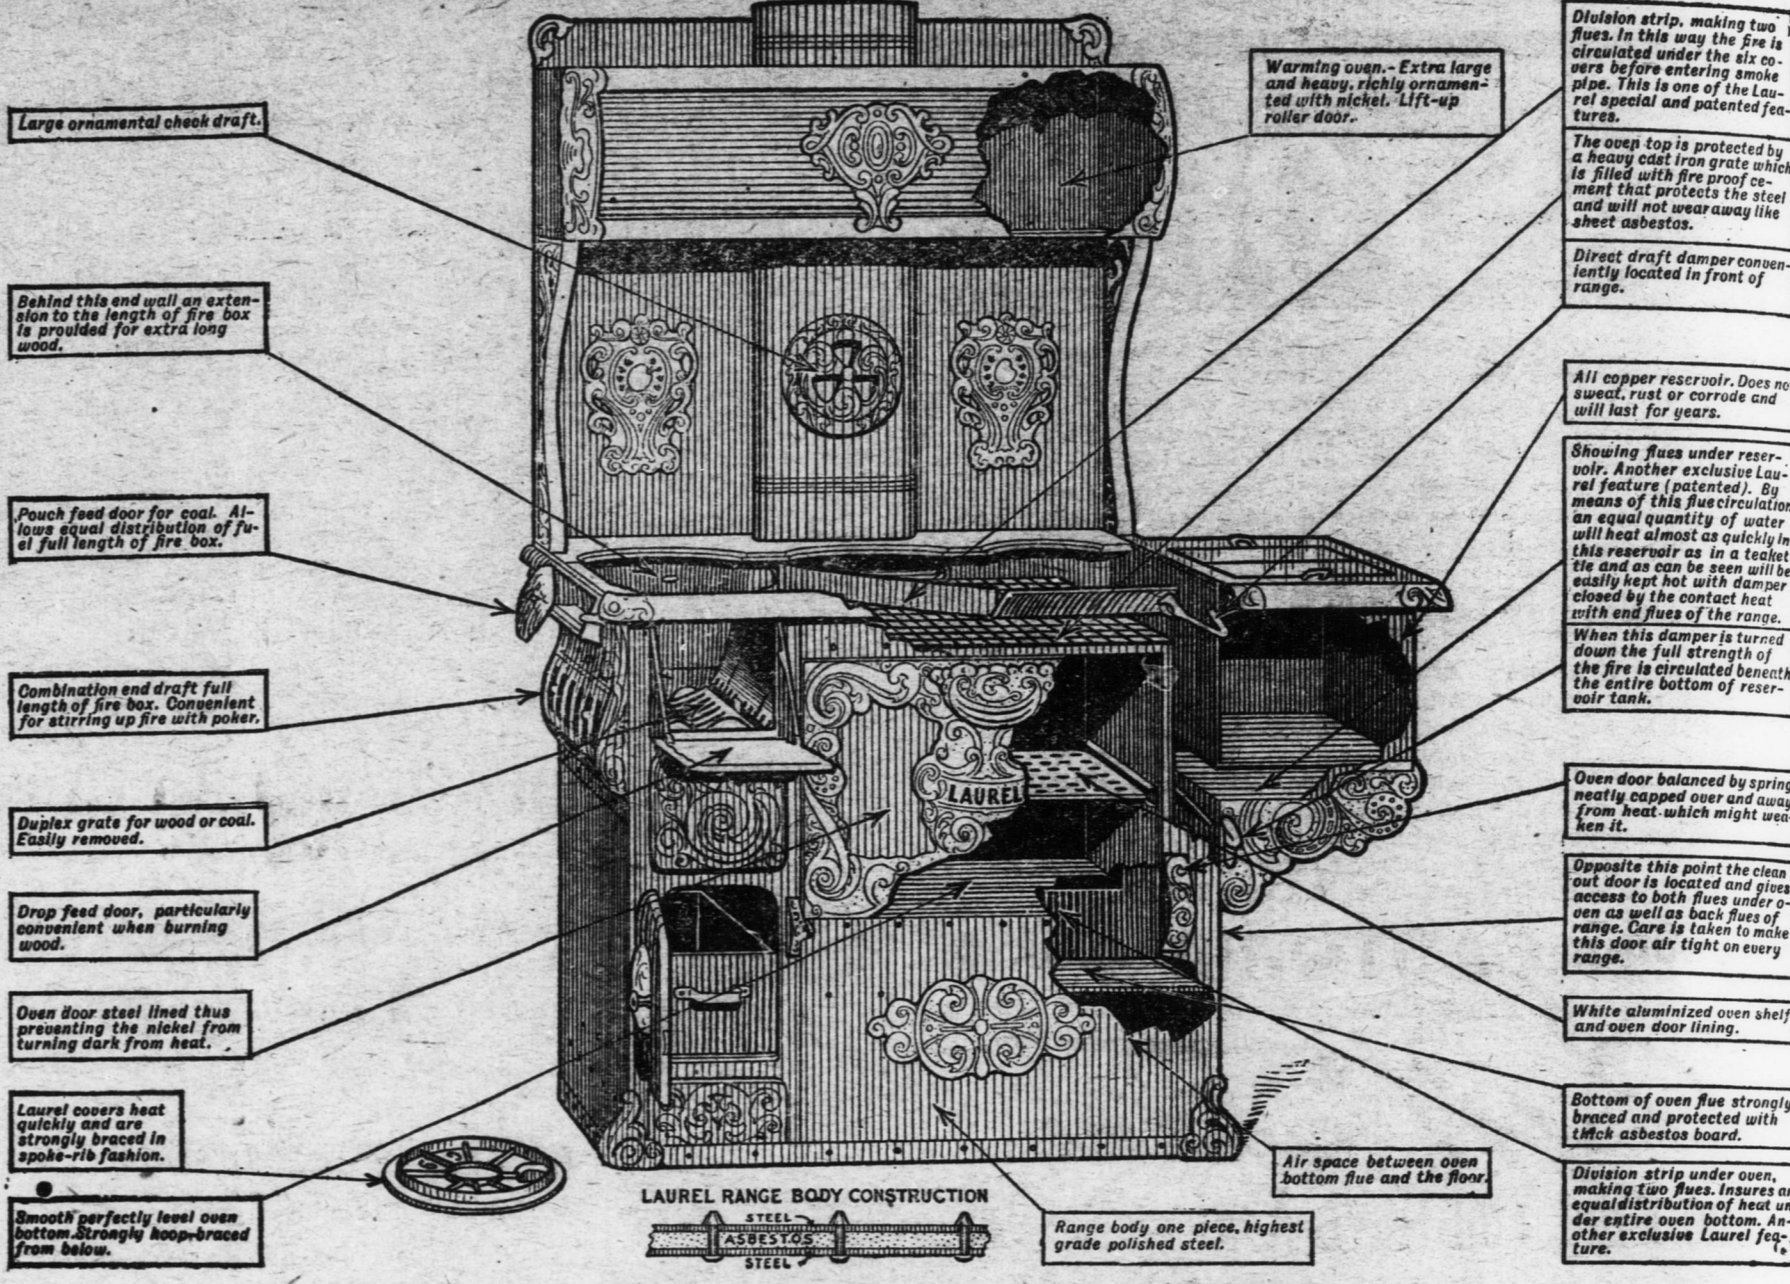

$60. Steel Range FREE