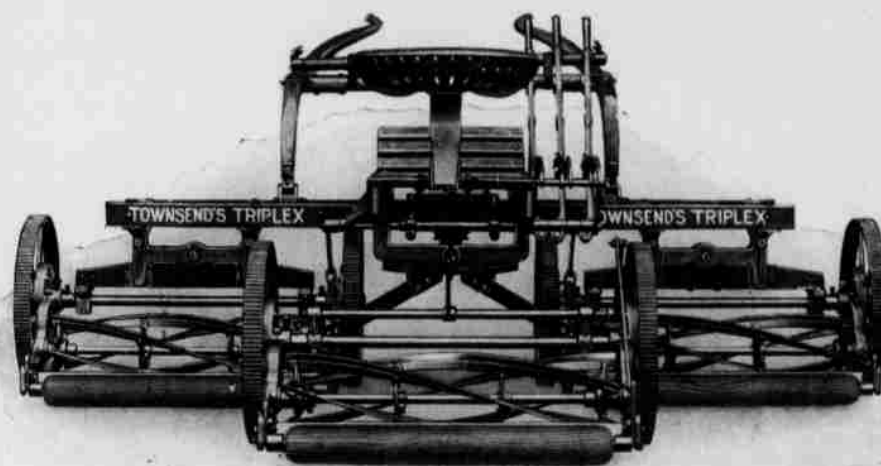

Townsend's Triplex

The Greatest Grass Cutter on Earth
Cuts a Swath 86 Inches Wide

Patent Pending

Drawn by one horse and operated by one man, the TRIPLEX MOWER will mow more lawn in a day than the best motor mower ever made, cut it better and at a fraction of the cost.