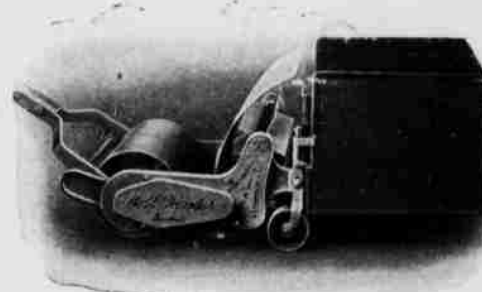

TOWNSEND'S GOLF WONDER

was designed especially for putting greens of golf courses and other fine lawns. It cuts very

close and exceedingly smooth, and does not leave tracks in the sod. The patent revolving fan elevates all the cut grass into the catcher that holds every blade until it is emptied. Immediately after the GOLF WONDER has passed over the green it is ready for use. It will be found in active service on many of the foremost golf courses, parks and private estates.

Send for catalogue illustrating all types of TOWNSEND MOWERS.

S. P. Townsend & Company

25 CENTRAL AVENUE,

ORANGE N. J.