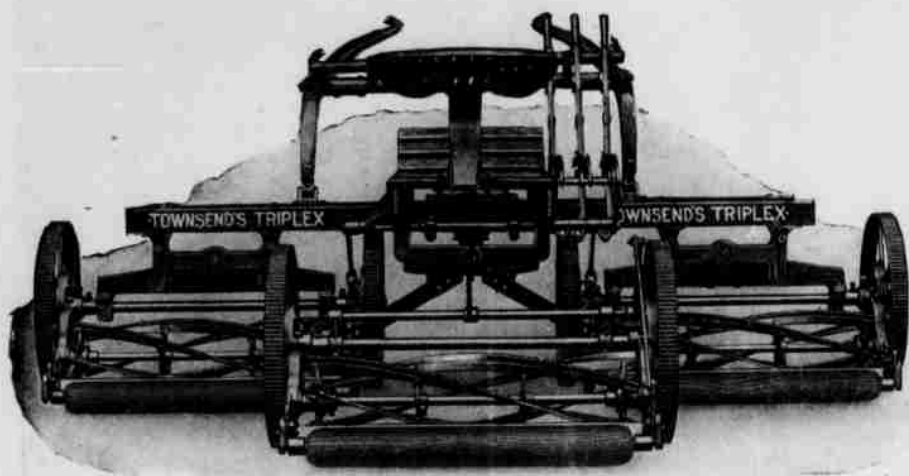

TOWNSEND'S TRIPLEX

(PATENT PENDING)

The Greatest Grass-cutter on Earth Cuts a Swath 86 Inches Wide

Drawn by one horse and operated by one man, the TRIPLEX will mow more lawn in a day than the best motor mower ever made, and cut it better at a fraction of the cost.

Drawn by one horse and operated by one man, it will mow more lawn in a

day than any three horse-drawn mowers with three horses and three men. Does not smash the grass to earth and plaster it in the mud in Springtime, nor crush out its life between hot rollers and hard, hot ground in Summer as does the motor mower.