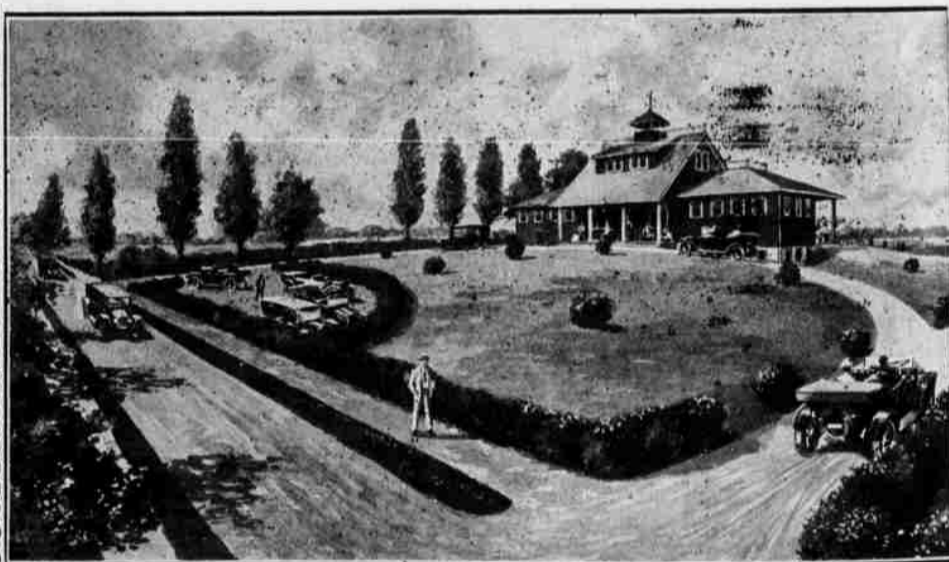

U.S. BLACK SHELLS  
 AJAX  
 CLIMAX

Western  
 FIELD  
 RECORD

WINCHESTER  
 REPEATER  
 LEADER

IN ANY  
 ONE OF  
 14  
 SHELLS

Club House Old Point Comfort Golf and Country Club  
 Five Minutes Walk from Hotel Chamberlain

Hotel Chamberlain directly faces Hampton Roads, the constant scene of every phase of Marine Activity..

Immediately in front is the Naval Training Base and Aviation School.

Langley Field, the Army Aviation Experiment Station, is the "Show Place for Aviation in America."

The 18-HOLE GOLF COURSE is six minutes away by trolley. The Course is in excellent shape. GOLF EVERY DAY IN THE YEAR is almost a certainty.

A colored Aeroplane Map of the Course, the only one of this kind ever made in America, as well as our booklet "GOLF" will be sent you, if you wish.