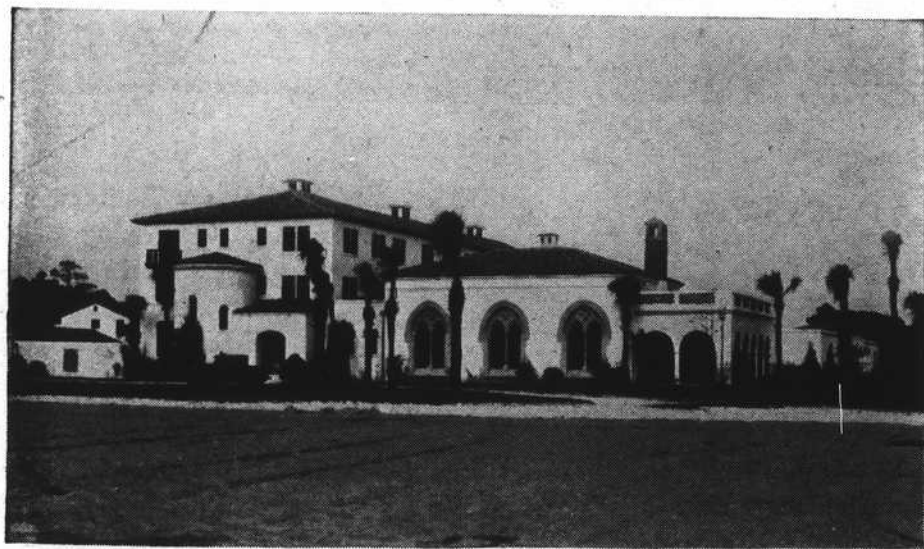

THE CLOISTER

Sea Island Beach   Saint Simons Island

(Just across the Causeway—at Brunswick, Ga.)

A New and Delightful Hotel

Every room with bath. Service and Cuisine Unexcelled
American Plan. Reasonable Rates
Music, Dancing, Entertainment Every Evening

**HUNTING GOLF TENNIS
YACHTING FISHING ARCHERY
HORSEBACK RIDING**

60,000-Acre Private Hunting Preserve, with lodge, horses,
dogs, guides

Write for illustrated literature. Advance reservation advised.

The Cloister   Saint Simons Island, Ga.

FAMOUS FOR GOLF
[2 Courses]

Bretton Woods

White Mountains, New Hampshire

**THE MOUNT PLEASANT
THE MOUNT WASHINGTON
THE BRETTON ARMS**

C. J. ROOT, Manager
Winter Address: 2 West 45th St., New York City

YOU ARE INVITED

to visit the delightful year-round seaside resort of the
Carolinas

**Charming
MYRTLE BEACH**
America's Finest Strand

Located on the Atlantic Coast of Sunny South Carolina where
the forest meets the sea in midst of Carolina's most historic
section.

Picturesque golf course, grass greens. Elegant Ocean-
Forest Country Club offers guests' cozy rooms and delightful
meals.

*Fishing, hunting, riding. Only four hours ride from Pine-
hurst on excellent highway.*

For reservations address:

OCEAN-FOREST COUNTRY CLUB
Myrtle Beach, S. C.