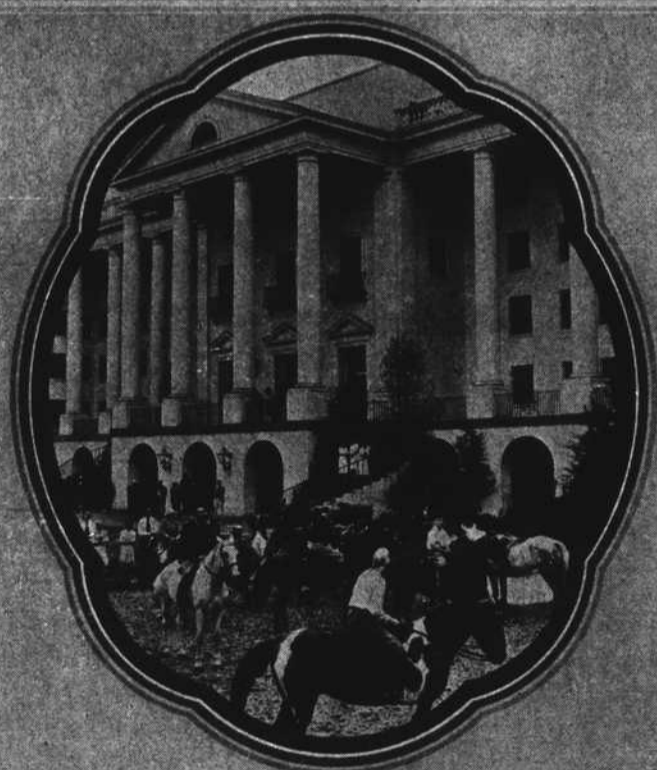

CALVIN SATTERFIELD, JR., *Managing Owner*

The Greenbrier
and Cottages
White Sulphur Springs
West Virginia

America's
Most Beautiful
All-Year
Resort

Winter Leases

L. R. JOHNSTON, General Manager

The
SAVOY-PLAZA
New York