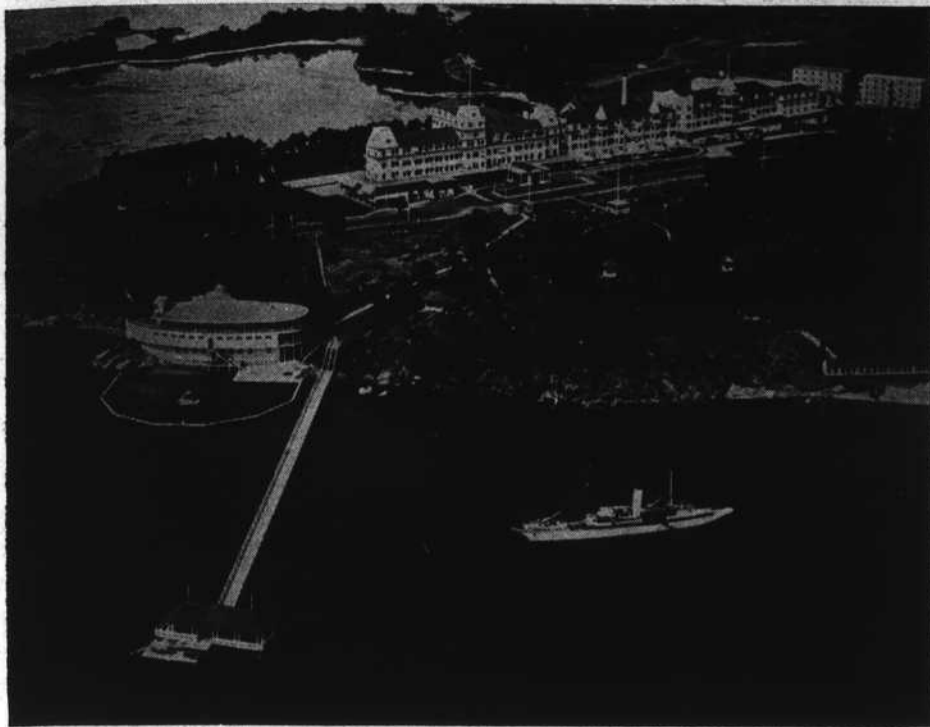

RESORT SECTION

The WENTWORTH

BY-THE-SEA
PORTSMOUTH, N. H.

Season June 25 to Sept. 10

The Hotel de Luxe of the North Atlantic Coast

A modern resort hotel catering to an exclusive clientele and furnishing every attraction for recreation and enjoyment