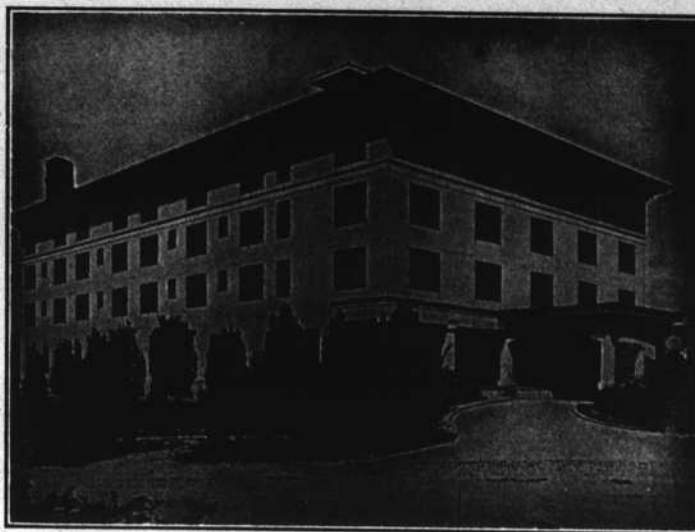

RESORT SECTION

The WENTWORTH

BY-THE-SEA
PORTSMOUTH, N. H.

Season June 25 to Sept. 10

The Hotel de Luxe of the North Atlantic Coast

A modern resort hotel catering to an exclusive clientele and furnishing every attraction for recreation and enjoyment

ERECTED IN 1923

The Manor

PINEHURST, NORTH CAROLINA

Open November to May

A luxuriously furnished hotel, catering to an exclusive clientele. All rooms with bath. Unexcelled cuisine. Elevator service. Telephone in all rooms. Grinnell Sprinkler System.