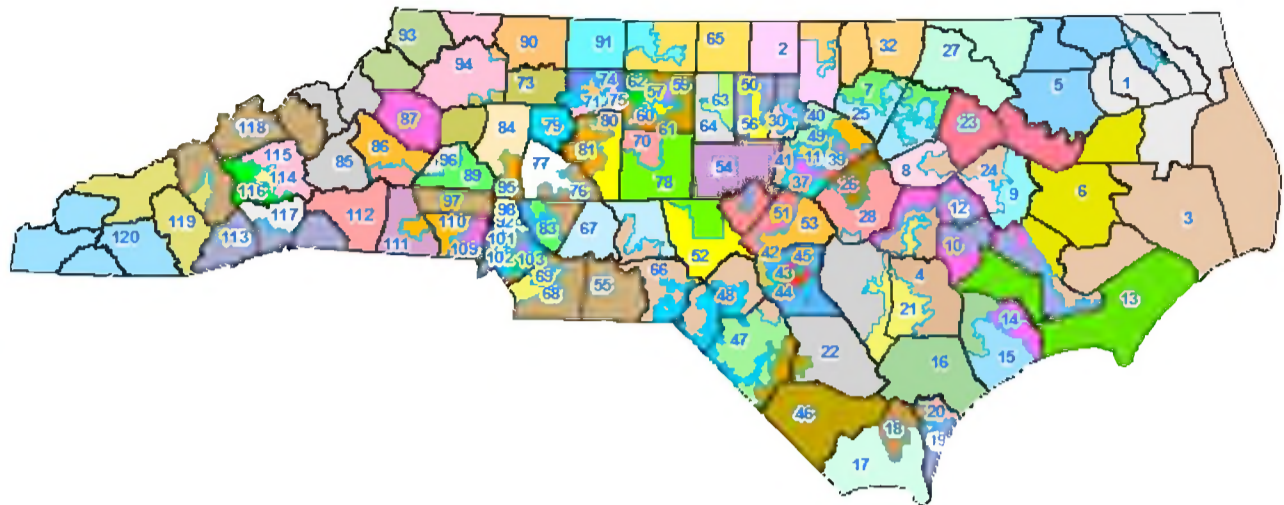

1 WIN AWAY!
The Roxboro 16 & under baseball team is one victory away from securing a state championship. A8

SHOWTIME:
The Summer Youth Theater Program readies for debut of Beauty & The Beast Jr. this weekend. B3

G.W. KANE:
Person County Museum exhibit honoring G.W. Kane opens today. B7

CUTE PICS:
Vote for the Cutest Kid in the latest C-T photo contest. B1

Changes looming for House, Senate & Congressional districts

BY PHYLISS BOATWRIGHT
COURIER-TIMES STAFF WRITER
pboatwright@roxboro-courier.com

The North Carolina General Assembly is on track to approve redistricting maps this week that would change the make-up of state Senate and House, as well as U.S. Congressional districts involving Person County.

State Rep. W.A. (Winkie) Wilkins, D-Person, said Tuesday, between sessions, that, "The Republican [drawn] House map passed in the House [of Representatives] yesterday and has gone on to the Senate. It passed largely

along party lines," Wilkins said, "and it pairs [Jim] Crawford and me."

Crawford, a Granville County native and a Democrat, has served 14 terms in the House of Representatives.

Wilkins said Tuesday that the most recent version of the redistricting map would take Wilkins out of Durham County. He currently represents a portion of northern Durham County, as well as all of Person County. The new district, should it survive a court challenge that Wilkins said

See **CHANGES**, Page 12

North Carolina's proposed state House of Representatives districts