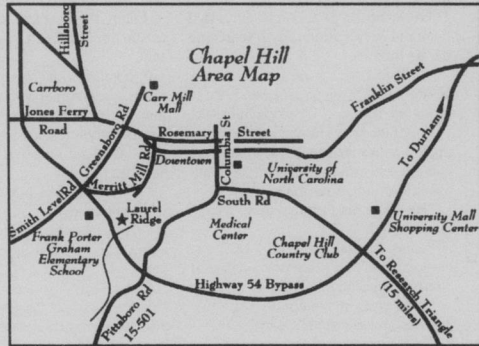

LAUREL RIDGE Apartments

CLOSEST, BIGGEST, COOLEST
MOST COST EFFECTIVE!!!

1100 HIGHWAY 54 BYPASS • CHAPEL HILL, NC 27516 • www.eqr.com

Lease NOW for Summer or Fall

1-2-3 Bedroom Garden & Townhome Plans

*This is Your Opportunity to live in the Best
Apartment with the Best Location!*