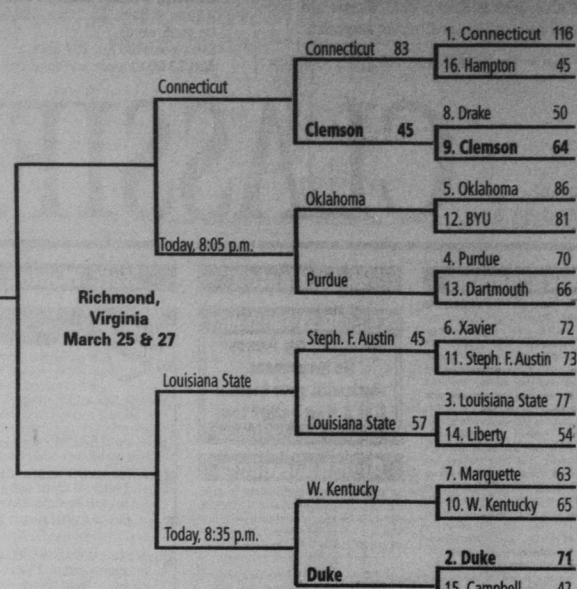

2000 NCAA Women's Basketball Tournament

Mideast Region

West Region

East Region

Midwest Region

* Due to the game's late starting time, the result will not appear in The Daily Tar Heel until Wednesday.

Bailey's™

PUB & GRILLE

SERIOUS FUN

Home of all the NCAA games

Come in Mon-Wed to sign up for our \$10,000 Cash giveaway

Offering:

- 8 satellite dishes
- 3 cable feeds
- 32 TVs
- 10 pool tables
- 34 draft beers
- 100 bottled beers
- All tiers of liquor