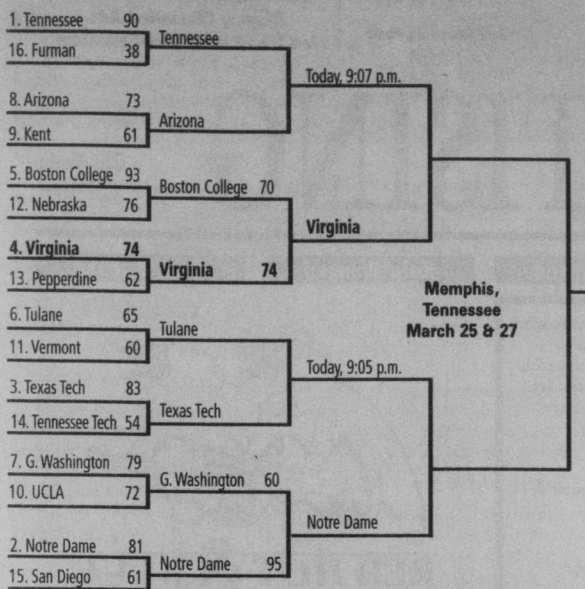

2000 NCAA Women's Basketball Tournament

Mideast Region

West Region

East Region

Midwest Region

* Due to the game's late starting time, the result will not appear in The Daily Tar Heel until Wednesday.

Bailey's™

PUB & GRILLE

SERIOUS FUN

Home of all the NCAA games

Come in Mon-Wed to sign up for our \$10,000 Cash giveaway

Offering:

- 8 satellite dishes
- 3 cable feeds
- 32 TVs
- 10 pool tables
- 34 draft beers
- 100 bottled beers
- All tiers of liquor