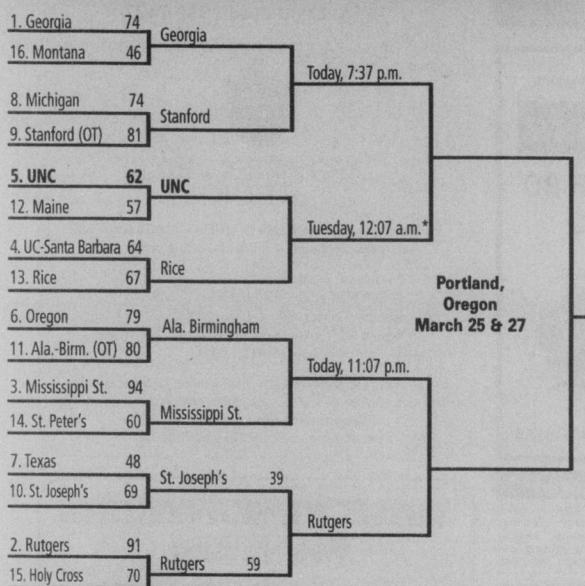

2000 NCAA Women's Basketball Tournament

Mideast Region

West Region

East Region

Midwest Region

* Due to the game's late starting time, the result will not appear in The Daily Tar Heel until Wednesday.

Bailey's™

PUB & GRILLE

SERIOUS FUN

Home of all the NCAA games

Come in Mon-Wed to sign up for our \$10,000 Cash giveaway

Offering:

- 8 satellite dishes
- 3 cable feeds
- 32 TVs
- 10 pool tables
- 34 draft beers
- 100 bottled beers
- All tiers of liquor

Full menu served from 11:00am-1:30am

Open 7 Days a Week

151 Rams Plaza

918-1005

Location,
Location,
Location

call today for fall 2000

classes,
restaurants,
and
retailers...
right
outside
your
front
door

the place to be at unc