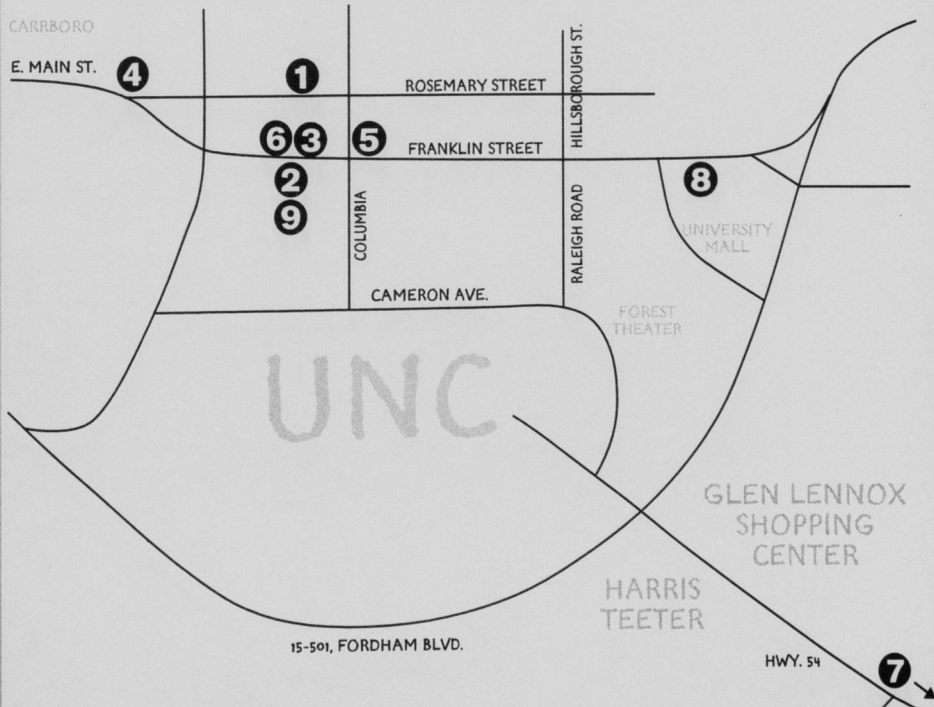

MAP

RESTAURANTS

1. Spartacus
2. 35 Chinese
3. Michael Jordans 23
4. Marathon Restaurant
5. Spankys
6. Zero's Subs
7. Pasta Bella
8. Mellow Mushroom
9. Gran Cafe