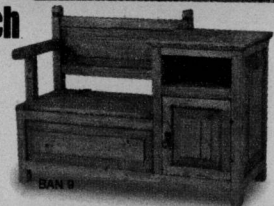

**\$229**

SAL 17

**Swivel TV Stand**

30" W x 34" H x 35" D

**\$199**

COM 19

SAVE \$28

**Chair**

**\$79**

17 1/2" W x 44 1/2" H x 19 1/2" D

(same as illustration but with wood seat)

BLK 3

**Night Stand**

2 Door Nightstand  
26" W x 24" H x 17" D

**\$139**

BUR 3

**Telephone Bench**

49" W x 36 1/2" H x 19" D

**\$229**

BAN 8

**End Table**

**\$77**

23 1/2" W x 19 3/4" H x 19 3/4" D

SAVE \$20