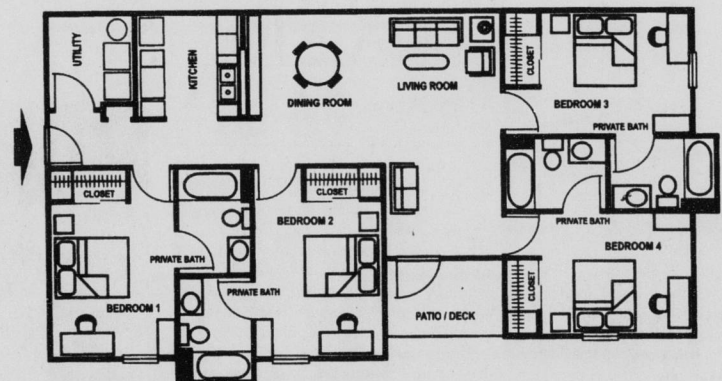

- brand new
- all utilities included
- roommate matching service
- student-friendly prices
- individual leases
- close to UNC
- fully-furnished
- state-of-the-art fitness center
- swimming pool
- basketball court
- sand volleyball court
- tennis courts
- social activities
- 2 tanning beds - free
- recreation room
- computer lab
- fountain w/picnic area
- courtyard with grills
- full-size washer/dryer included
- spacious closets
- high speed internet in every bedroom
- custom mini-blinds provided
- fully-equipped kitchens
- separate bedroom/bathroom suites
- french doors to patio/balcony
- monitored intrusion alarms in all units
- 24-hour emergency maintenance
- on-site courtesy officer
- convenient parking

2 Bedroom Floorplan - 919 sq. ft.
\$550 per person/month.
Available on 1st, 2nd and 3rd floors.
2 Bedrooms with Private Baths.

3 Bedroom Floorplan - 1,183 sq. ft.
\$525 per person/month.
Available on 1st, 2nd and 3rd floors.
3 Bedrooms with Private Baths.

4 Bedroom Floorplan - 1,434 sq. ft.
\$500 per person/month.
Available on 1st, 2nd and 3rd floors.
4 Bedrooms with Private Baths.

Only 2.5 miles from UNC ~ T Bus Route

Student Living at its Finest

919.945.8875