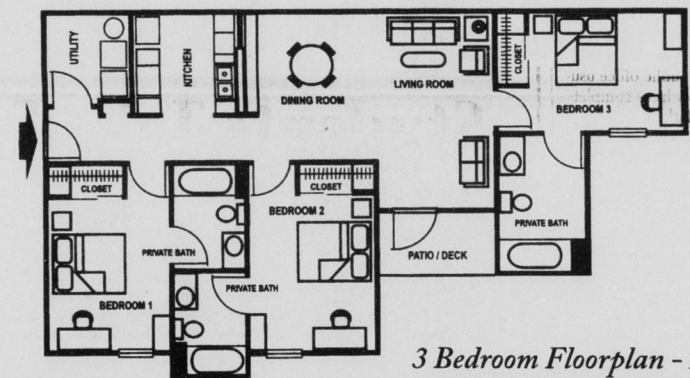

- brand new
- all utilities included
- roommate matching service
- student-friendly prices
- individual leases
- close to UNC
- fully-furnished
- state-of-the-art fitness center
- swimming pool
- basketball court
- sand volleyball court
- tennis courts
- social activities
- 2 tanning beds - free
- recreation room
- computer lab
- fountain w/picnic area
- courtyard with grills
- full-size washer/dryer included
- spacious closets
- high speed internet in every bedroom
- custom mini-blinds provided
- fully-equipped kitchens
- separate bedroom/bathroom suites
- french doors to patio/balcony
- monitored intrusion alarms in all units
- 24-hour emergency maintenance
- on-site courtesy officer
- convenient parking

2 Bedroom Floorplan - 919 sq. ft.
\$550 per person/month.
Available on 1st, 2nd and 3rd floors.
2 Bedrooms with Private Baths.

3 Bedroom Floorplan - 1,183 sq. ft.
\$525 per person/month.
Available on 1st, 2nd and 3rd floors.
3 Bedrooms with Private Baths.

4 Bedroom Floorplan - 1,434 sq. ft.
\$500 per person/month.
Available on 1st, 2nd and 3rd floors.
4 Bedrooms with Private Baths.

Only 2.5 miles from UNC ~ T Bus Route

Student Living at its Finest

919.945.8875