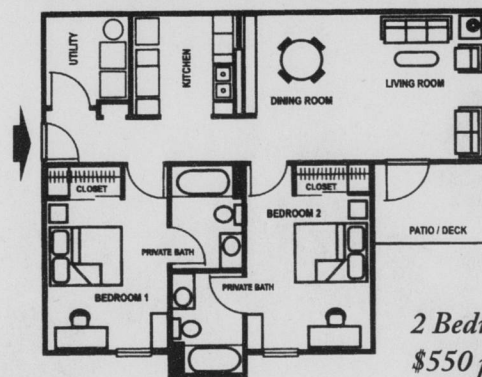

- brand new
- all utilities included
- roommate matching service
- student-friendly prices
- individual leases
- close to UNC
- fully-furnished
- state-of-the-art fitness center
- swimming pool
- basketball court
- sand volleyball court
- tennis courts
- social activities
- 2 tanning beds - free
- recreation room
- computer lab
- fountain w/picnic area
- courtyard with grills
- full-size washer/dryer included
- spacious closets
- high speed internet in every bedroom
- custom mini-blinds provided
- fully-equipped kitchens
- separate bedroom/bathroom suites
- french doors to patio/balcony
- monitored intrusion alarms in all units
- 24-hour emergency maintenance
- on-site courtesy officer
- convenient parking

2 Bedroom Floorplan - 919 sq. ft.
\$550 per person/month.
Available on 1st, 2nd and 3rd floors.
2 Bedrooms with Private Baths.

3 Bedroom Floorplan - 1,183 sq. ft.
\$525 per person/month.
Available on 1st, 2nd and 3rd floors.
3 Bedrooms with Private Baths.

4 Bedroom Floorplan - 1,434 sq. ft.
\$500 per person/month.
Available on 1st, 2nd and 3rd floors.
4 Bedrooms with Private Baths.

Only 2.5 miles from UNC ~ T Bus Route

Student Living at its Finest

919.945.8875