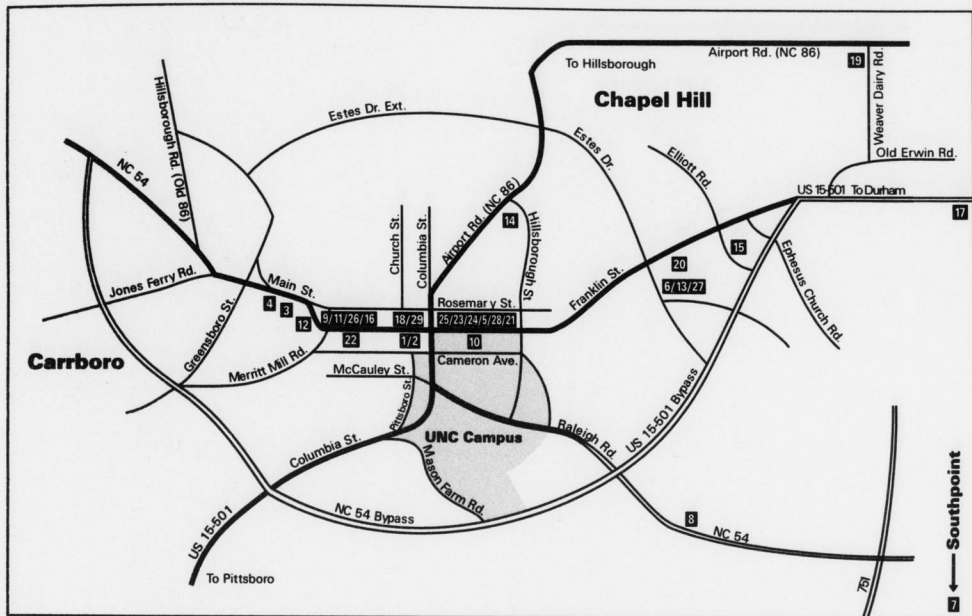

Restaurant Locator Map

- | | |
|-----------------------------------|---|
| 1 35 Chinese | 16 Jimmy John's |
| 2 Agora (Granville Towers) | 17 Kanki |
| 3 Amanté Pizza | 18 Lime & Basil |
| 4 Armadillo Grill | 19 Margaret's Cantina |
| 5 Bandido's | 20 Mellow Mushroom |
| 6 Bear Rock Cafe | 21 Off Franklin Bar & Grill |
| 7 Big Bowl | 22 Penang |
| 8 Brixx Wood Fired Pizza | 23 Pita Pit |
| 9 Carrburritos | 24 Rathskeller |
| 10 Cosmic Cantina | 25 Spanky's |
| 11 Crook's Corner | 26 Tallulah's |
| 12 Domino's Pizza | 27 Weathervane (A Southern Season) |
| 13 GNC | 28 Woody's |
| 14 Hunam | 29 Yogurt Pump |
| 15 Jim's Famous Ribs | |