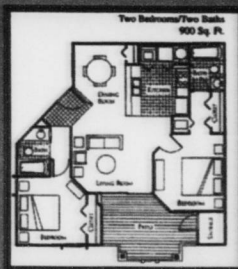

Receive 1/2 off your move in fees
with this ad!

CHAMBERS RIDGE APARTMENTS

201 Westbrook Drive • Carrboro, NC 27510

www.lincolnapt.com

www.chambersridgeapartments.com

LINCOLN
PROPERTY
COMPANY

Morehead provides for children's summer fun

BY JEFF WOODALL

STAFF WRITER

In just a few weeks, Chapel Hill's collegiate population will diminish as students head home toward work, less reading and maybe a bit of traveling.

But Tar Heels aren't the only students taking a seasonal break. Right now, Orange County parents are rushing to make their children's summer plans, with the ever-present options of camping, sports leagues and swimming pools.

For some children, their summer will be spent taking on the role of college scientist, studying subjects such as entomology, archeology, rocket science and astronomy at the Morehead Planetarium and Science Center.

"We love the camps, and we think they are a real jewel in the crown of Chapel Hill and the campus," said Karen Kornegay, public relations manager for the planetarium.

"Kids to be on campus, study here and be surrounded by real collegiate activities ... who knows, maybe in a few years they'll be enrolled and studying the sciences."

The camps vary between age groups. Parents can choose between either half- or full-day camps.

Campers choosing to go for a half day can attend either from 9 a.m. to noon or from 1 p.m. to 4 p.m.