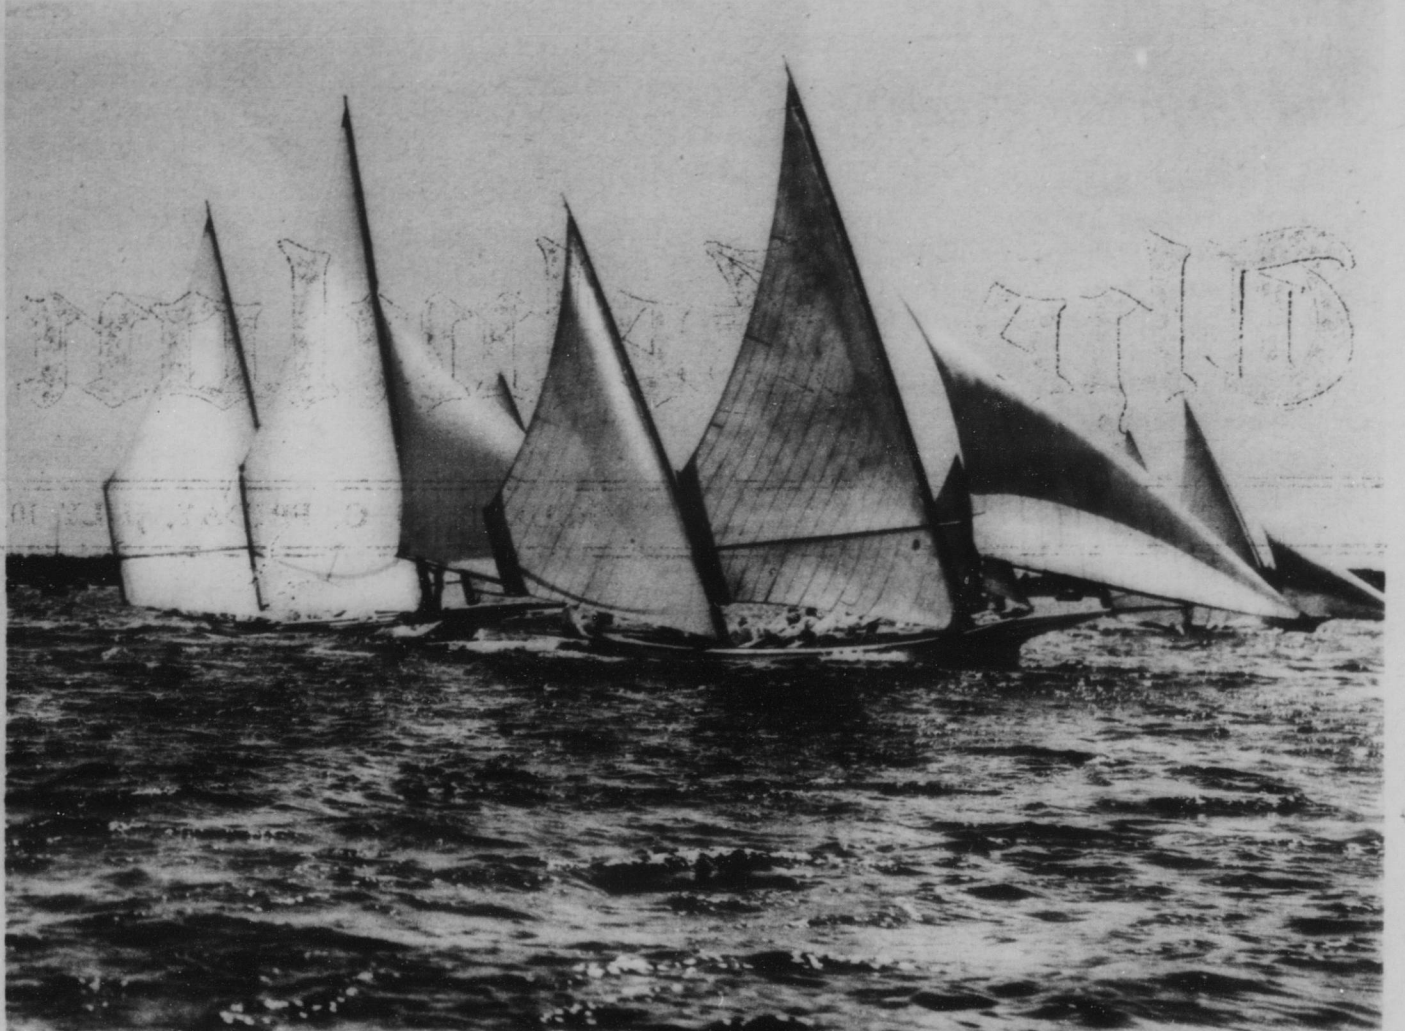

**RHODORA** (Miss Mary Solari) was the principal danseuse in the Rhododendron Pageant, a feature of the ninth annual festival held at Asheville, N. C.

**CHESAPEAKE BAY** log canoes, a type of sail boat peculiar to the section around Easton, Md., are featured in the annual St. Michaels Yacht races. (H. & H. photo)

**HARVEST SCENE.** Far from the turbulent city in Greenbrier County, near White Sulphur Springs, W. Va. (White Sulphur Newsphoto by Cummins)

**VACATION,** like the babbling brook is speeding away from these Tennessee farm lads.