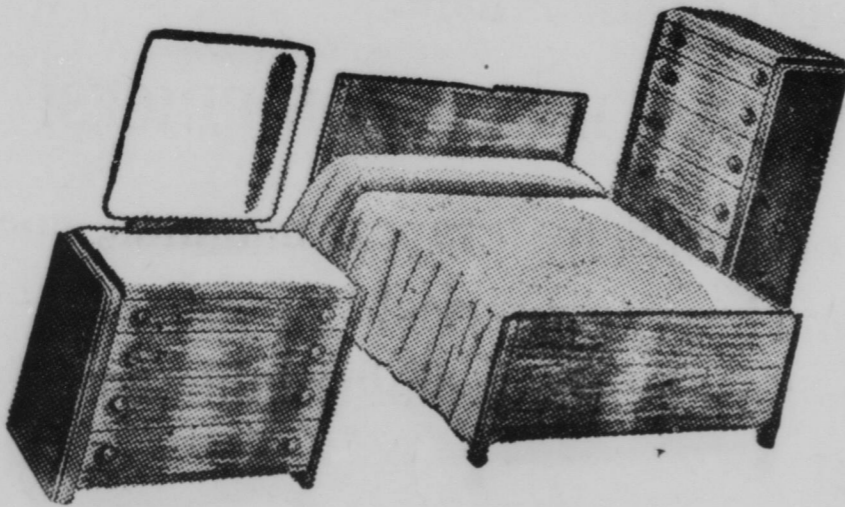

END OF SEASON FURNITURE

Special

CLEARANCE

Sale Starts Wed., Dec. 7

Simmons Studio Couches

These couches are well-tailored, with a variety of beautiful colors to choose from. Regular Price, \$30.00. Sale Price—

\$19.85

Bed Room Suites

3 Pieces—Walnut Finish—as low as

\$29.50

Genuine Simmons Metal Bed
Regular size, single or double—
\$3.95 and Up

9x12 LINOLEUM RUGS

as low as

\$3⁷⁵