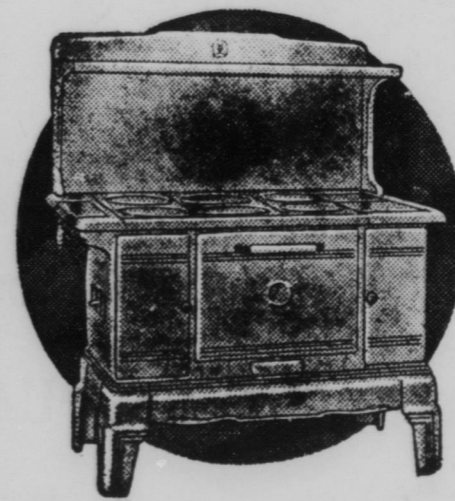

\$19.85

Bed Room Suites

3 Pieces—Walnut Finish—as low as

\$29.50

Genuine Simmons Metal Bed
Regular size, single or double—
\$3.95 and Up

9x12 LINOLEUM RUGS

as low as

\$3⁷⁵

END TABLES

89c

Walnut Finish

GOVERNOR WINT
Sol. Mahogany, Reg. p

\$3

FULL ENAMEL RANGES—

Complete with copper reservoir and warming closet

Regular price \$41.50.

Sale price

\$29⁹⁵

KIDDIES' TRICYCLE

Belknap Bicycles a
Genuine Leather Seat
Clinche

Make Purchases While

ZEBULON S

Zebulon, No