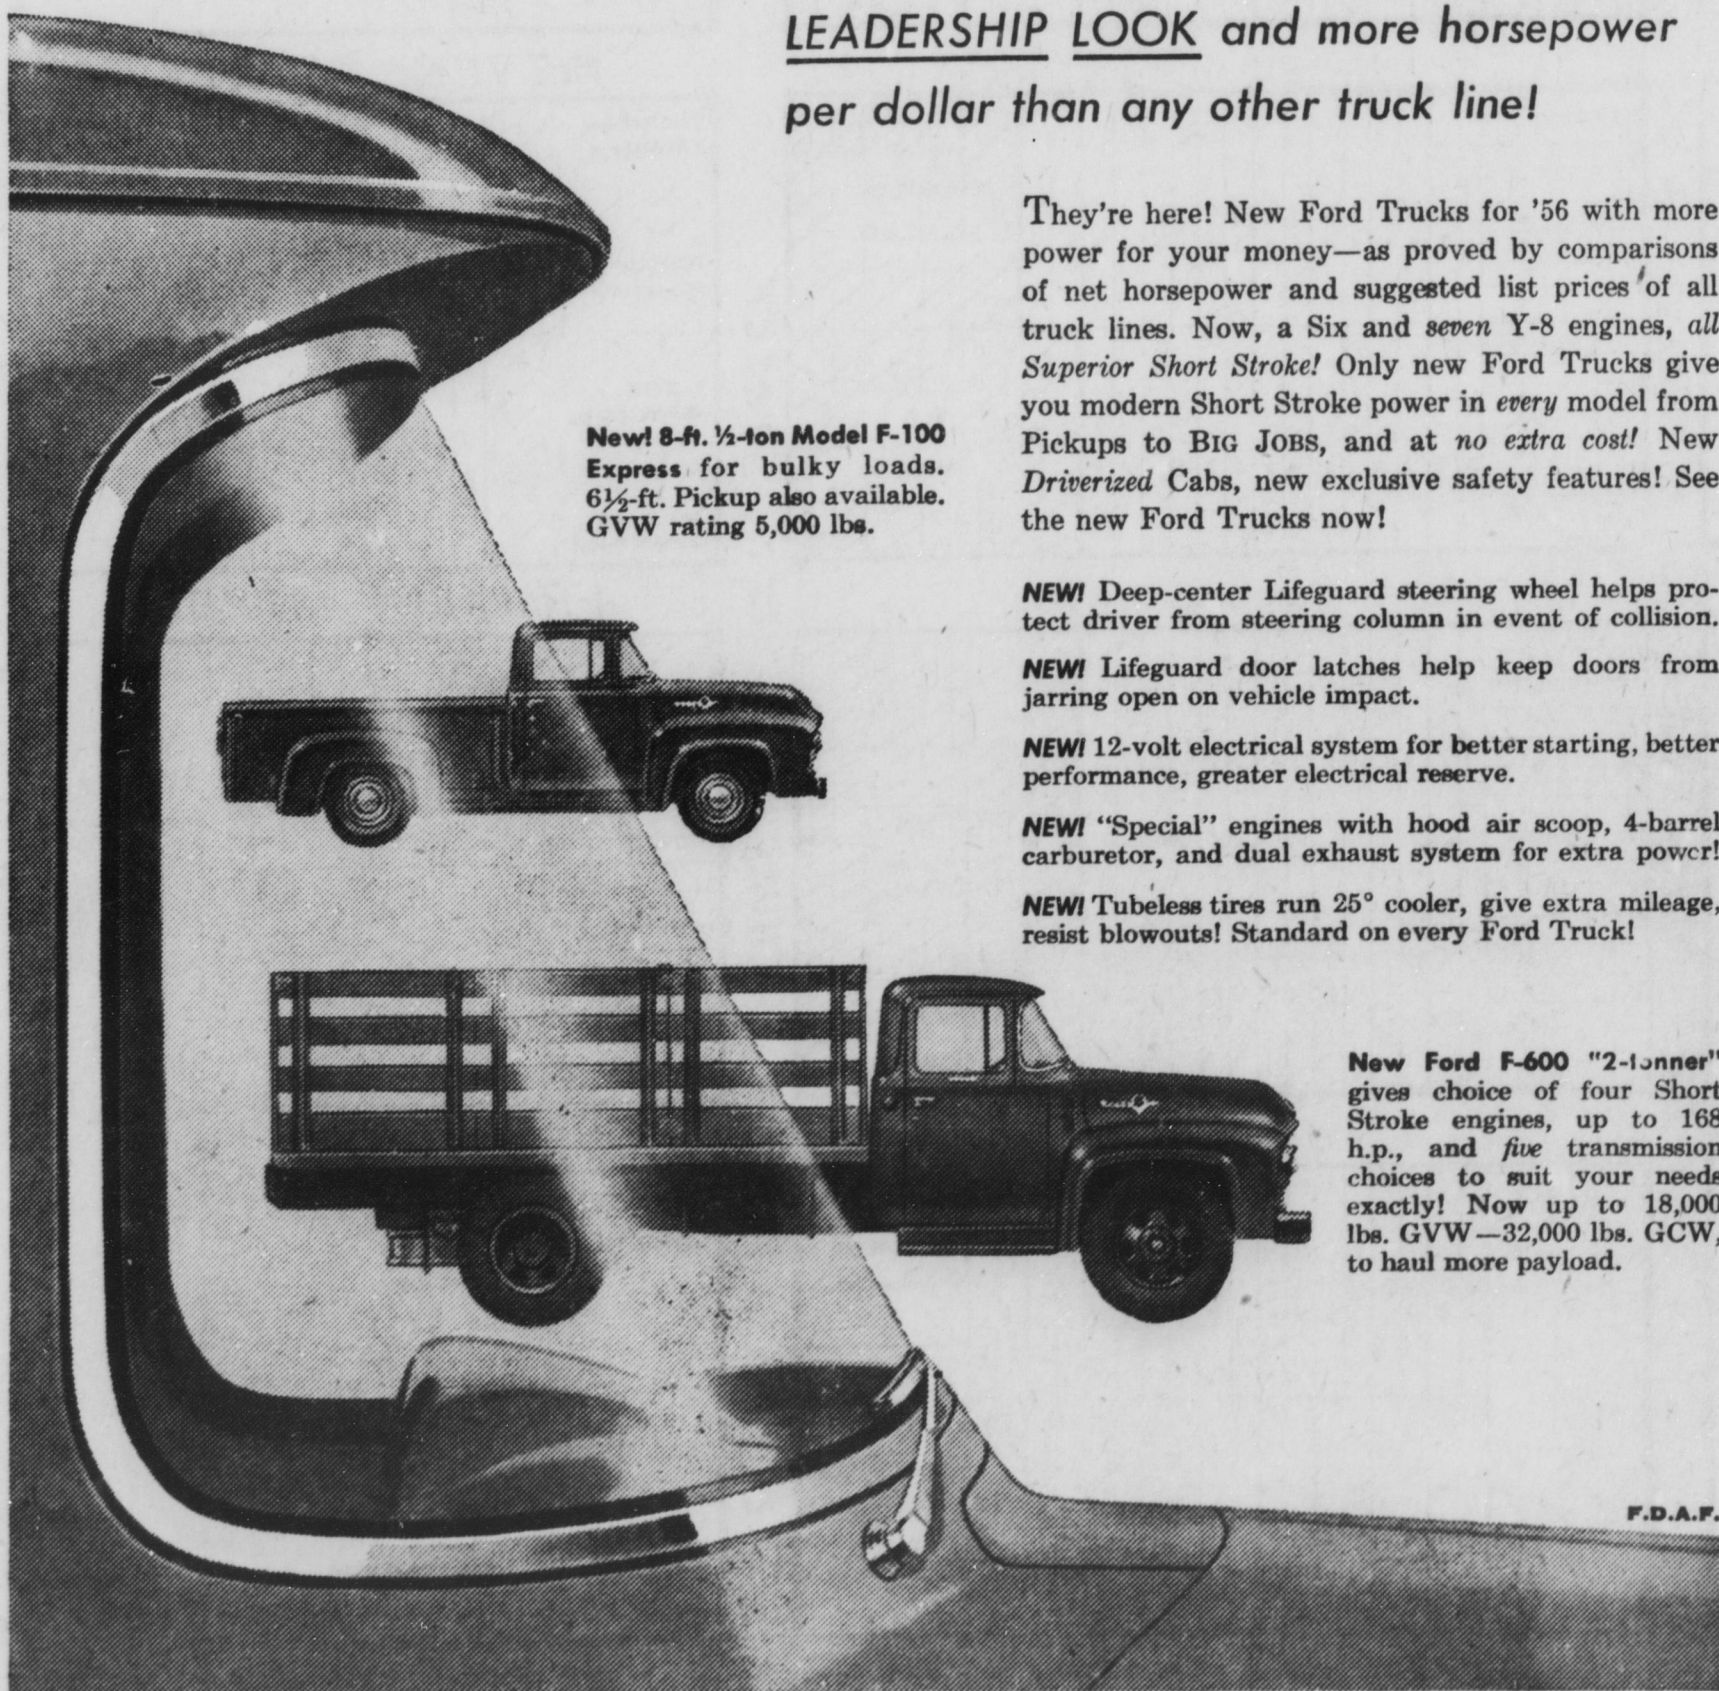

New! 8-ft. 1/2-ton Model F-100 Express for bulky loads. 6 1/2-ft. Pickup also available. GVW rating 5,000 lbs.

They're here! New Ford Trucks for '56 with more power for your money—as proved by comparisons of net horsepower and suggested list prices of all truck lines. Now, a Six and seven Y-8 engines, all Superior Short Stroke! Only new Ford Trucks give you modern Short Stroke power in every model from Pickups to BIG JOBS, and at no extra cost! New Driverized Cabs, new exclusive safety features! See the new Ford Trucks now!