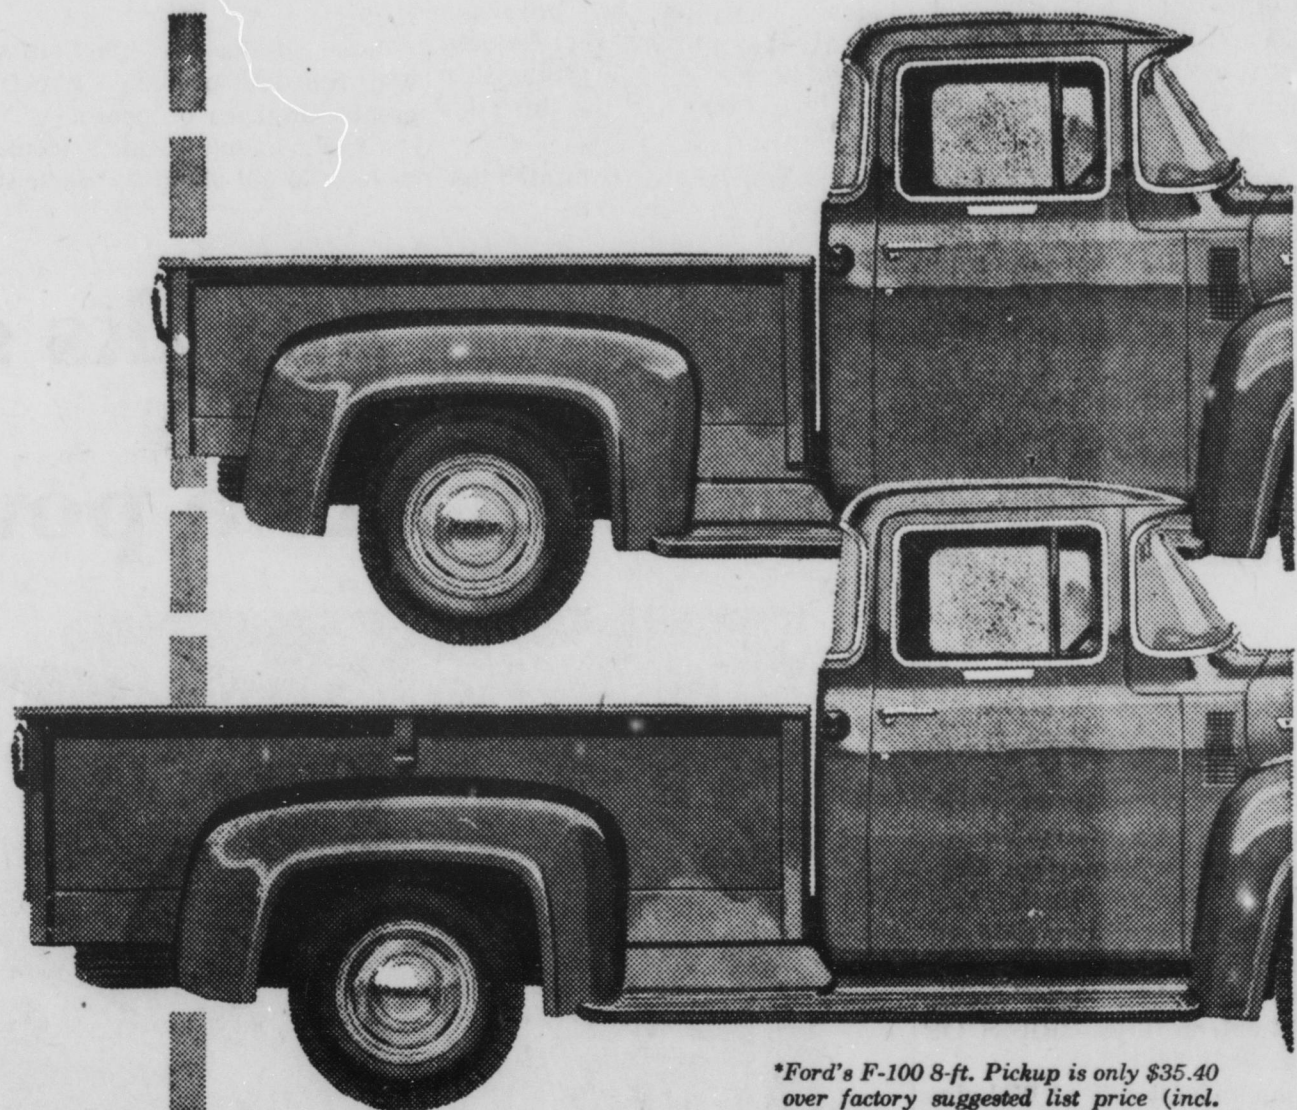

*Ford's F-100 8-ft. Pickup is only \$35.40 over factory suggested list price (incl. D&D) of standard 6½ ft. Pickup.

This much more Pickup only \$35.40*

19 cubic feet more loadspace!

New Ford 8-ft. box! More loadspace than any other ½-ton Pickup—up to 19 cu. ft. more!

New Ford Trucks give you more horsepower per dollar than any other line of trucks! New Lifeguard safety features! New bigger load capacities!

Now you can get a "½-tonner" with 65.4 cu. ft. box. It's yours on the new 118-in. wheelbase Ford F-100 Pickup, GVW 5,000 lbs.