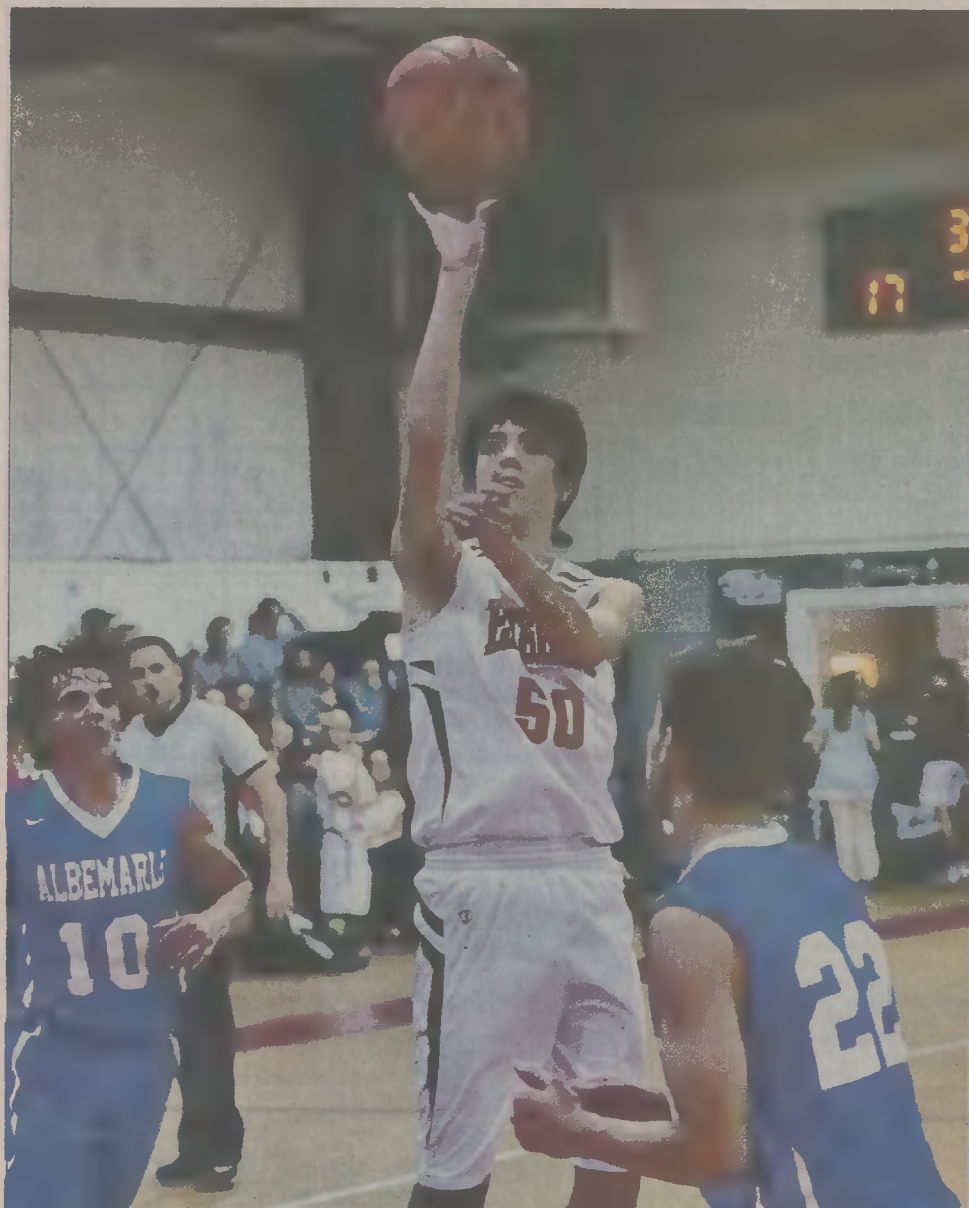

Sports

The fabric of Bertie County since 1832

JIM GREEN / Bertie Ledger-Advance

Bethel Assemblies Christian's Mason Dunlow (No. 50) shoots against Albemarle School.