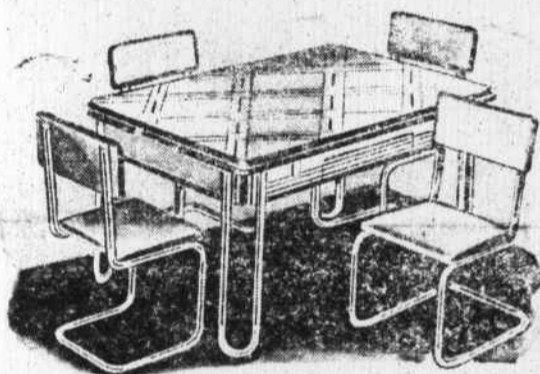

SOSSAMON Leads the Way For FURNITURE VALUES

In OCTOBER!

Other Base Rockers Priced from \$17.50 up

PLATFORM ROCKER of luxurious comfort with channel tufted seat and back. **\$49.50**

Three massive pieces. Choice of hand woven, long wearing covers in rich red or blue.

Make this winter a comfortable one. Dress up your living room with this handsome 3-piece suit. Buy on Easy Payment Plan.

\$159.50

Modern CHROME

TABULAR CHROME BASE 5-PC. DINETTE **\$79.50**

Refectory type table with pull up leaves that affords uncrowded seating. Top impervious to heat, acid stains. Tubular chairs with leatherette covered seats and backs.