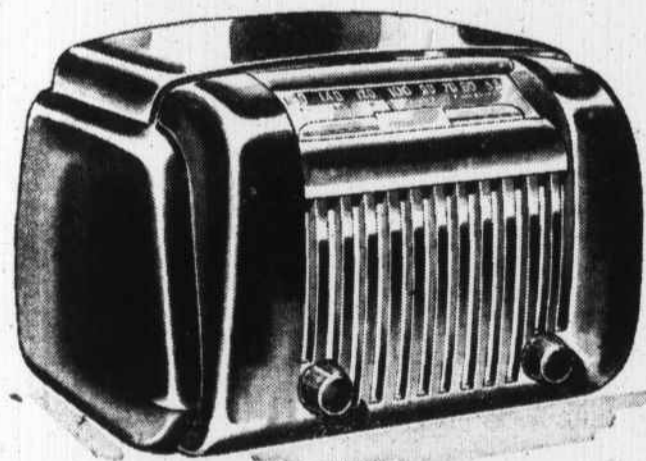

SOSSAMON Leads the Way For FURNITURE VALUES

In OCTOBER!

Other Base Rockers Priced from \$17.50 up

PLATFORM ROCKER of luxurious comfort with channel tufted seat and back. **\$49.50**

Three massive pieces. Choice of hand woven, long wearing covers in rich red or blue.

Make this winter a comfortable one. Dress up your living room with this handsome 3-piece suit. Buy on Easy Payment Plan.

\$159.50

Modern CHROME

TABULAR CHROME BASE 5-PC. DINETTE **\$79.50**

Refectory type table with pull up leaves that affords uncrowded seating. Top impervious to heat, acid stains. Tubular chairs with leatherette covered seats and backs.

Not a cheap chrome job, but the best your money can buy. SEE IT!

Immediate Delivery!

CROSLY BATTERY SETS

The last word in radio reception. You'll always be there with a CROSLY from SOSSAMON'S.

BUY ON EASY TERMS, OR PAY CASH AND SAVE THE DIFFERENCE.