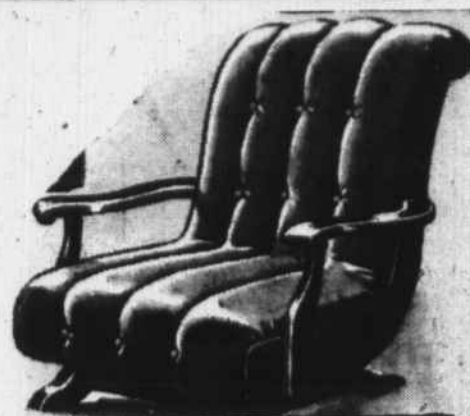

SOSSAMON Leads the Way For FURNITURE VALUES

In OCTOBER!

Other Base Rockers Priced from \$17.50 up

PLATFORM ROCKER of luxurious comfort with channel tufted seat and back. **\$49.50**

Three massive pieces. Choice of hand woven, long wearing covers in rich red or blue.

Make this winter a comfortable one. Dress up your living room with this handsome 3-piece suit. Buy on Easy Payment Plan.

\$159.50

Modern CHROME

TABULAR CHROME BASE 5-PC. DINETTE **\$79.50**

Refectory type table with pull up leaves that affords uncrowded seating. Top impervious to heat, acid stains. Tubular chairs with leatherette covered seats and backs.