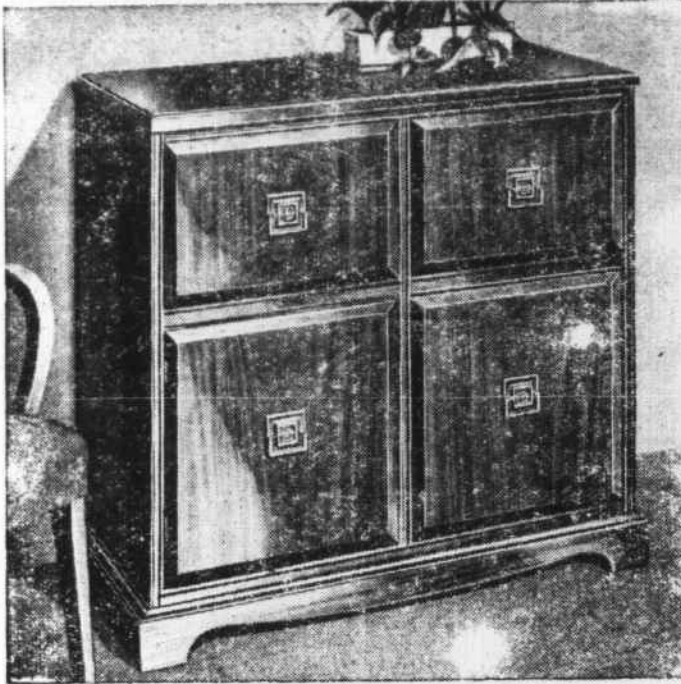

SOSSAMON'S Proudly Offers

Sparton Companion

AM-FM Radic-Phonograph

\$229.95

Radio's finest value sold exclusively in this city by

SOSSAMON FURNITURE CO.

"Everything for Your Home"

Opposite the Post Office
Franklin, N. C.