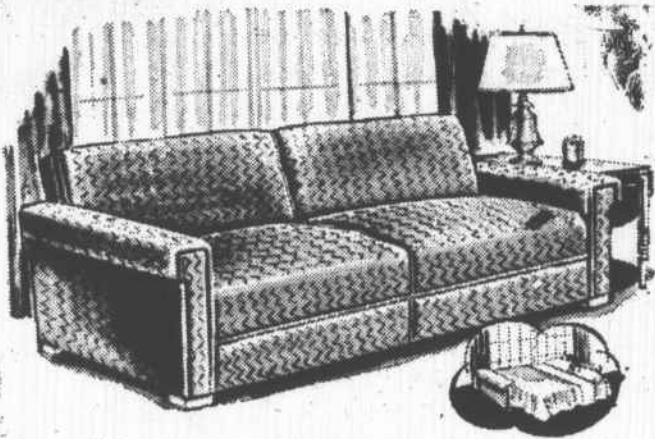

JULY CLEARANCE SALE

Free

Free

Choice of either a SIMMONS sofa bed or a genuine SPEED QUEEN washing machine to some lucky shopper during this big clearance! Nothing to buy! No boxtops to save! simply register at our store sometime between now and July 30 and winners will be notified as soon as possible after the close of the sale at 5 o'clock Saturday, July 30th. Also given away will be a luxurious lawn chair with canopy and foot rest, 2 gallons of NAIRN floor wax, three handsome floor rugs and many other gifts which will be on display in our window during this sale. Remember, there is nothing to buy! Simply drop in at Sossamon's and register during this big event from July 15th to the 30th.

"Beautiful to look at," yes . . . but wonderful to wash with, too! For Speed Queen's exclusive Bowl-Shaped Tub with DOUBLE walls to keep water hot gives you a cleansing combination for getting your clothes really CLEAN, that no other washer can surpass, regardless of type or price. Come in and see it.