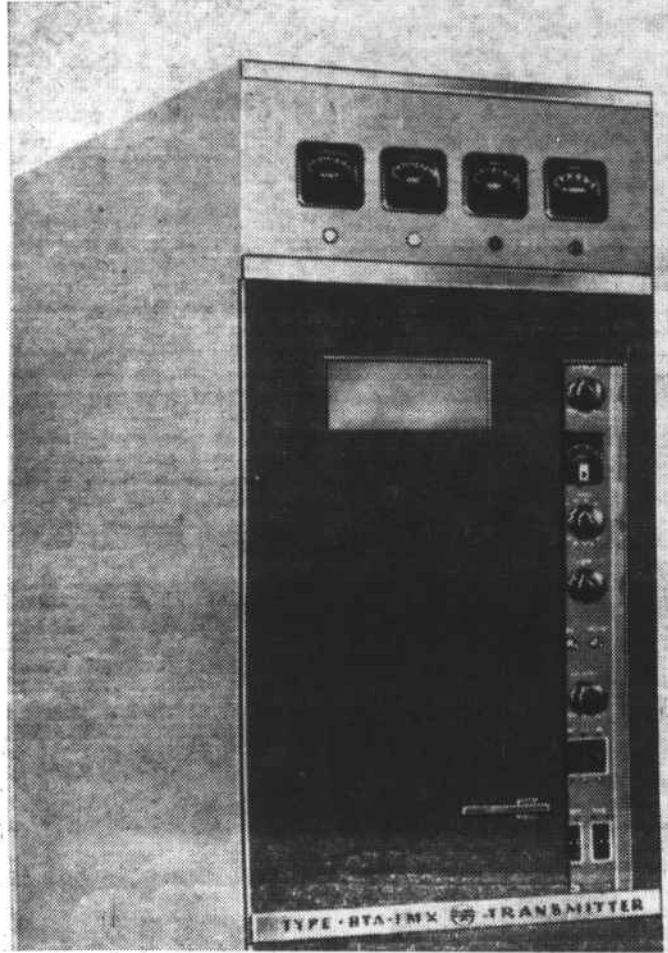

New RCA Transmitter

No effort or expense has been spared to make WFSC the most modern station in this general area. Part of the proof is shown in the new ultra-modern transmitter shown above. This equipment along with other WFSC installations was recommended by our consulting engineer, Palmer A. Greer as the best available. We feel that our equipment for day-to-day program service is unsurpassed anywhere in radio.