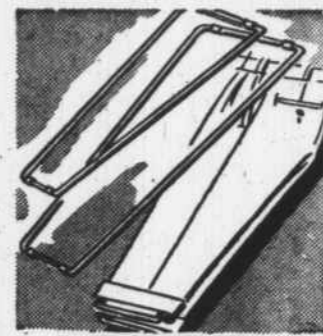

### SPRING'S NEW BLOUSE STORY

Cool, sleeveless cottons, blouses, tailored types with Peter Pan, Fritzi, convertible collars; even scoop and V-necklines! Sanforized! Spring colors! max. shrink. 1%.

**1.00**  
32-38

MAIN FLOOR

**SPECIAL PURCHASE! EMBOSSED COTTONS**

**2 yds. 1.00**

Usually 59c yd.! All 1st quality! Florals, dots; interesting textures! 35/36".

BASEMENT

**SAVE PRESSING TIME!  
WASH PANTS CREASERS**

**2 pairs 1.00**

Rust-resistant steel. Just insert, adjust to proper width! Crease dries in place!

BASEMENT

**SPRING CLUTCH BAGS!  
SEE-THRU POCKETS**

**1.00** plus 10% fed. tax

Plastic calf, patents! Classic foldovers, boxy styles. Some with mirrored lids!