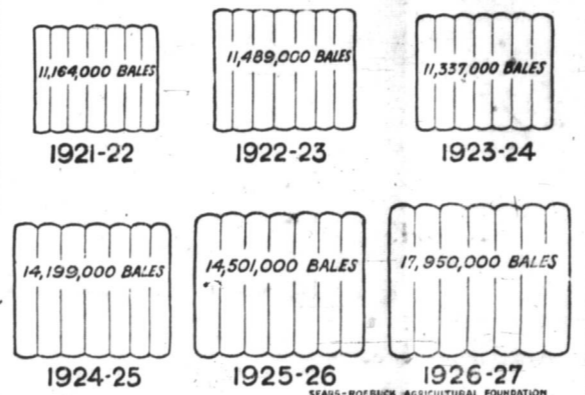

Low Prices Spur Cotton Consumption

CONSUMPTION AND EXPORTS OF LINT COTTON BY DROP YEARS

BENTHALL PICKER OWNERS:

Take notice. I will rebuild your old peanut pickers from the trucks up and guarantee them to do the same work that a new one will do. See me at once, as I can only overhaul a limited number, and if you wait until later in the season, you will be disappointed. J. S. Whitley, Prop., Williamston Supply Co. a2 6t

218 RICH ACRES; 1 MILE FROM Woodleaf; good roads; 40 acres bottom; modern 10 room house, painted; barns, outhouses, good fishing. Low price, easy terms. D. C. Linn, Landis, N. C.

ANYONE WHO HAS SEEN A large gray mare mule, about 7 years old, loose straying around, please notify me. J. G. Staton.

HAVE YOU TRIED TO DUCCO YOUR old shoes? Make them look like new and change the color if you wish. Come in to see us, we have all colors. B. S. Courtney. jy26 2t

SEVERAL THOUSAND TOBACCO sticks for sale at my mill in Jamesville, N. C. Place your order before rush comes. Luther Hardison. jy15 4

NOTICE

Having this day qualified as administrator of J. H. Davenport, deceased, late of Martin County, all persons holding claims against said estate are hereby notified to present same for payment to the undersigned on or before July 30th, 1928, or this notice will be plead in bar of recovery of the same.

All persons indebted to the said estate will come forward and pay same promptly.

This 30th day of July, 1927.

J. C. Meekins, Jr. M. W. Meekins
MEEKINS & MEEKINS
Attorneys at Law
WASHINGTON, N. C.
State and Federal Courts

WANTS

HAVE YOU TRIED TO DUCCO YOUR old shoes? Make them look like new and change the color if you wish. Come in to see us, we have all colors. B. S. Courtney. jy26 2t

Week-End TRIPS

Round Trip Reduced Fares from Fares from Other Points in Proportion

Wrightsville Beach	$7.95
Norfolk	$5.35
Virginia Beach	$5.95

Tickets on sale Fridays and Saturdays, good until midnight following Tuesday.

Round Trip Summer Excursion Tickets on sale daily to resorts in Canada and the United States, good until October 31.

We are prepared to serve you.
V. D. GODWIN, T. A.
Williamston, N. C. Phone 45

ATLANTIC COAST LINE

Thoughtful motorists go out of their way to get "Standard" Gasoline...but they don't have to go far "STANDARD" GASOLINE

R. W. ADAMS, Administrator. Washington, N. C.

I am a ferocious flea!

I should be killed! Bee Brand Powder or Liquid kills Flies, Fleas, Mosquitoes, Roaches, Ants, Water Bugs, Bed Bugs, Moths, Crickets, Poultry Lice and many other insects.

Powder Liquid 10c and 25c 50c and 75c 10c and 25c 50c and 75c 10c and 25c 50c and 75c

Bee Brand INSECT POWDER LIQUID

We Are Distributors of VICTOR, EDISON BRUNSWICK AND SONORA TALKING MACHINES All Standard Makes

EASY TERMS IF DESIRED Write for Prices and Terms One of our salesmen will gladly demonstrate one in your home.

All the Latest Records and Sheet Music

Russ Bros. Williamston, N. C. Washington, N. C. Plymouth, N. C.

Building Material

We Carry in Stock: We Make in Our Up-To-Date Wood-working Shop