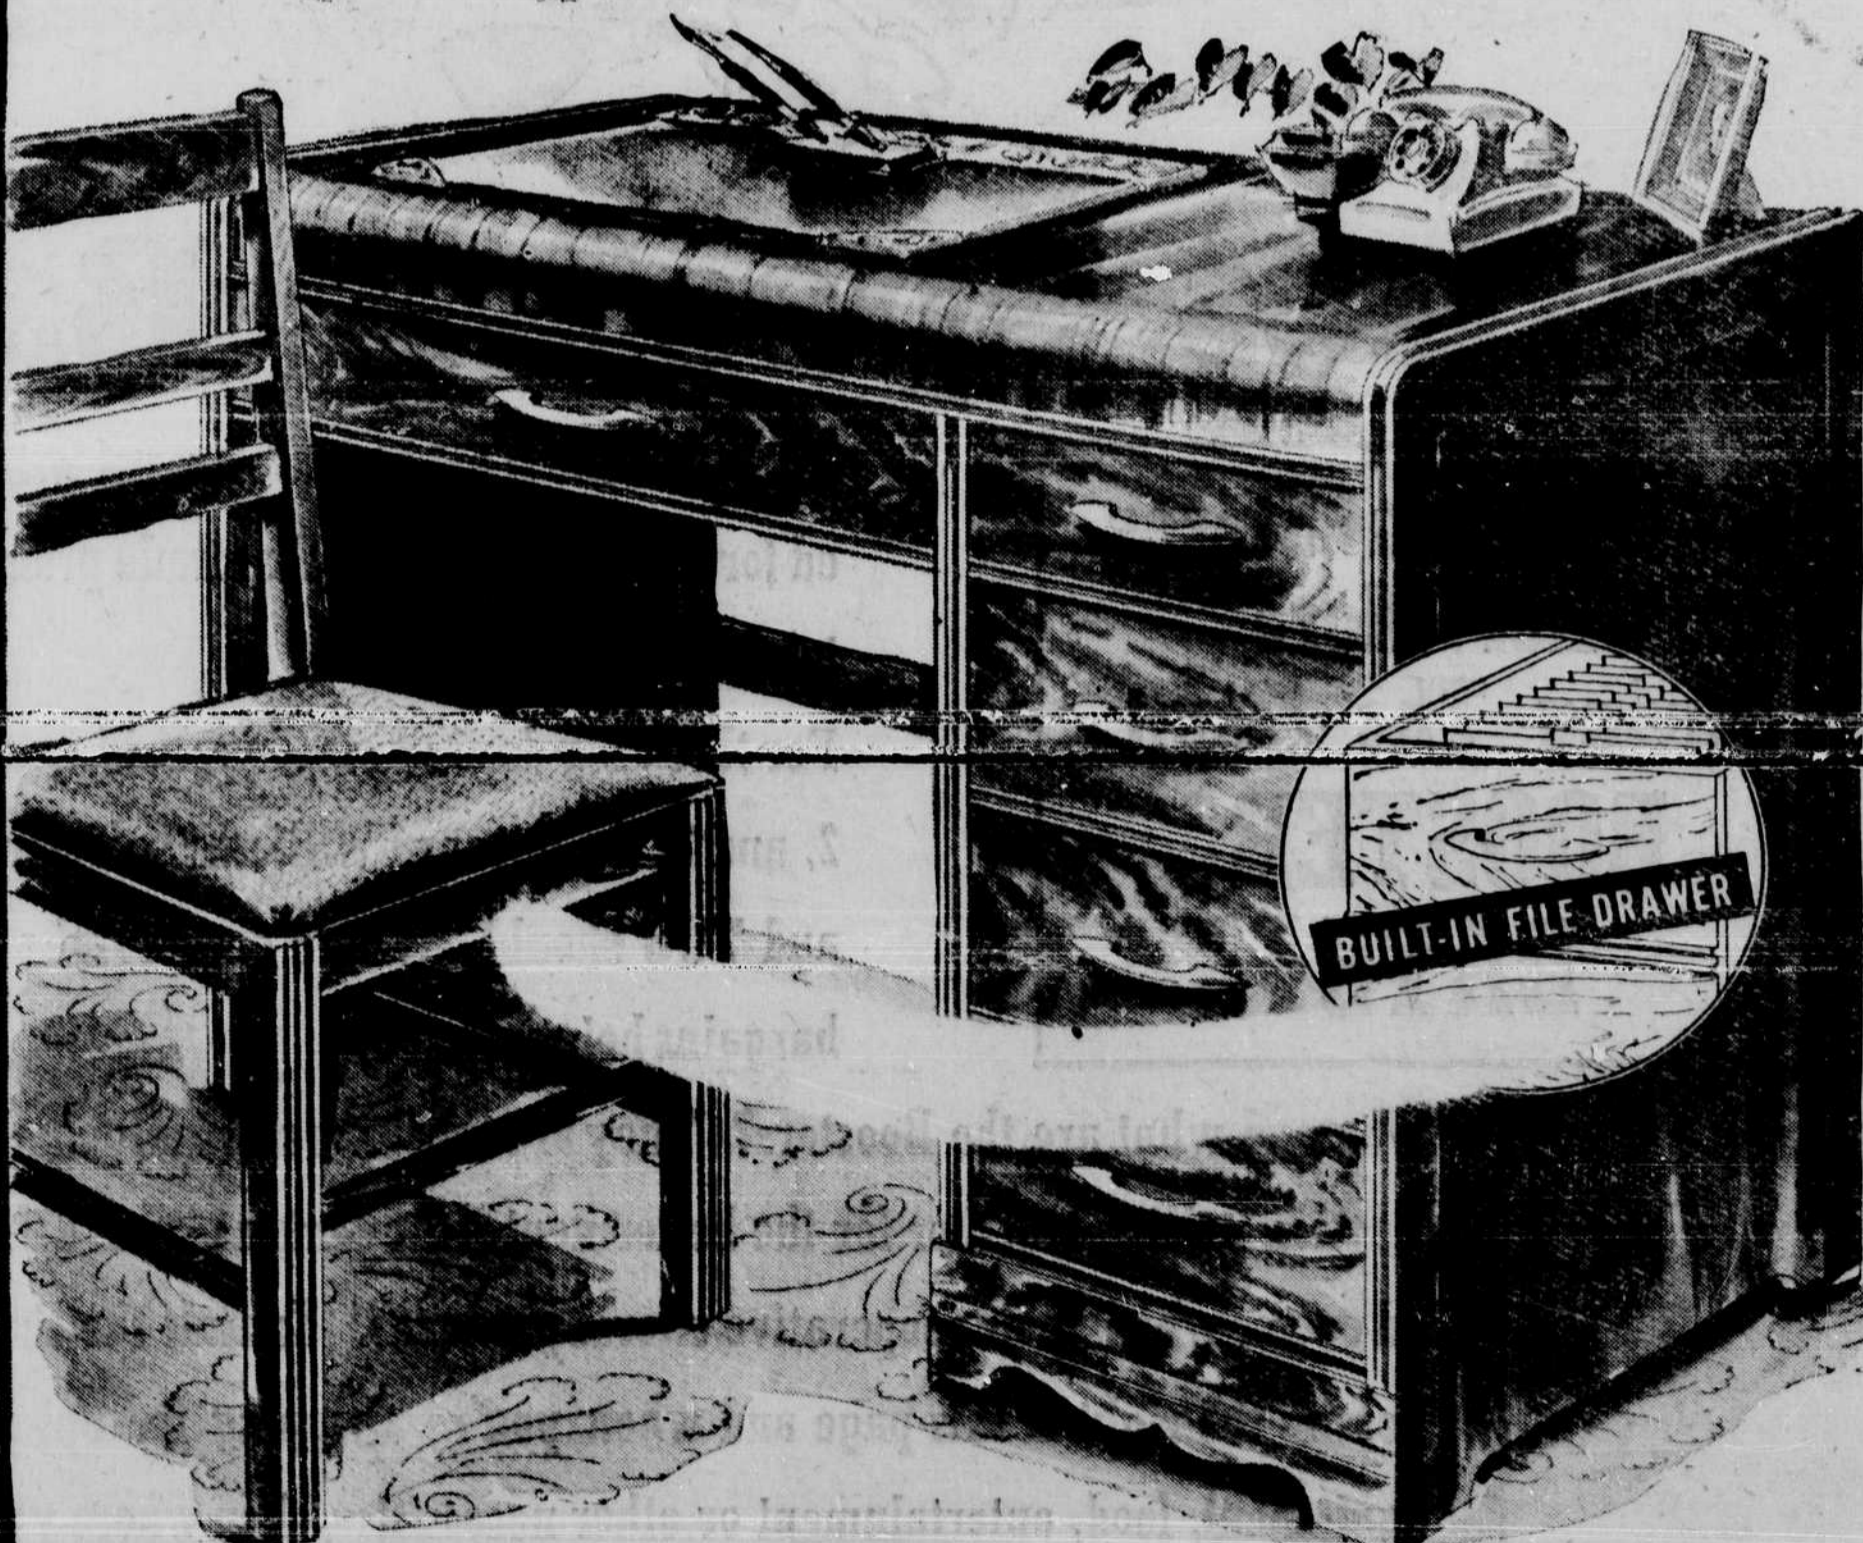

BUILT-IN FILE DRAWER

B. S. COURTNEY & SON

Furniture Since 1914

P. S., We have a FLYSWATTER for you, FREE For The Asking.

BOOSTER SPECIALS

THREE DAYS ONLY

12 LAMPL

Unlined Summer Suits

— REDUCED —

ONE TABLE

Straw Hats — 1-2 Price

ONE RACK OF

Cotton Dresses — $5.00

OTHER ITEMS REDUCED!

PROCTOR SHOPPE