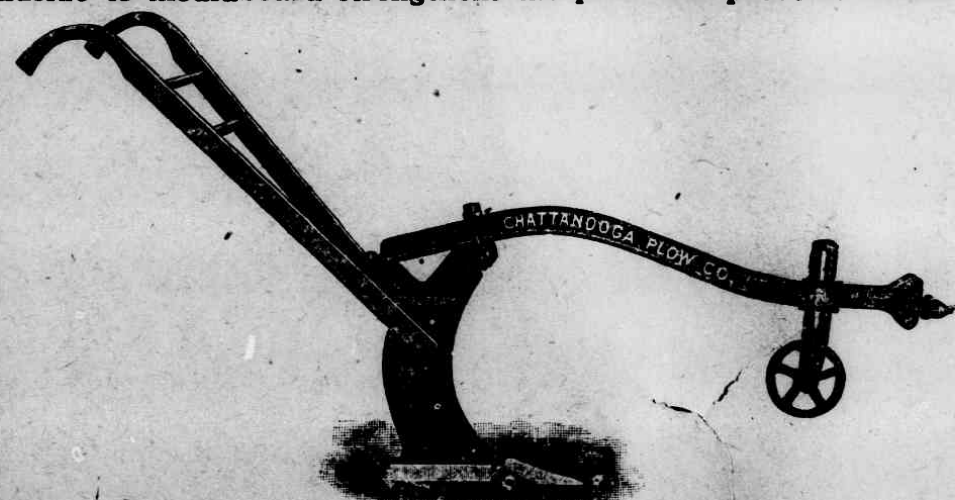

Ask your neighbor who has a Chattanooga Plow what he thinks of it. We have sold right at one hundred and twenty five Chattanooga Plows. Chattanooga Plows have center draft and sloping landsides which make them run light. Points are fastened on with two bolts. A new cutter with each point. These cutters are different. Their shape on the under side prevents working loose. They have V shaped ribs that fit the standards in such a way that the more strain the better they are braced. They have chilled cutting edges; good clearance, keep sharper and wear longer. The rear brace from landside to mouldboard strengthens the plow and prevents mouldboard from breaking.

These plows are ground to uniform shape, making them all about the same. The steel beams do not bend, break or wear, nor get loose.

Remember, we carry all the tools needed on the farm. Disc Harrows, Drag Harrows, Corn Planters, one or two horse. Gas or Kerosene Engines, Corn Mills, Corn Grinders, Columbus Wagons, Etc. COME AND SEE US.