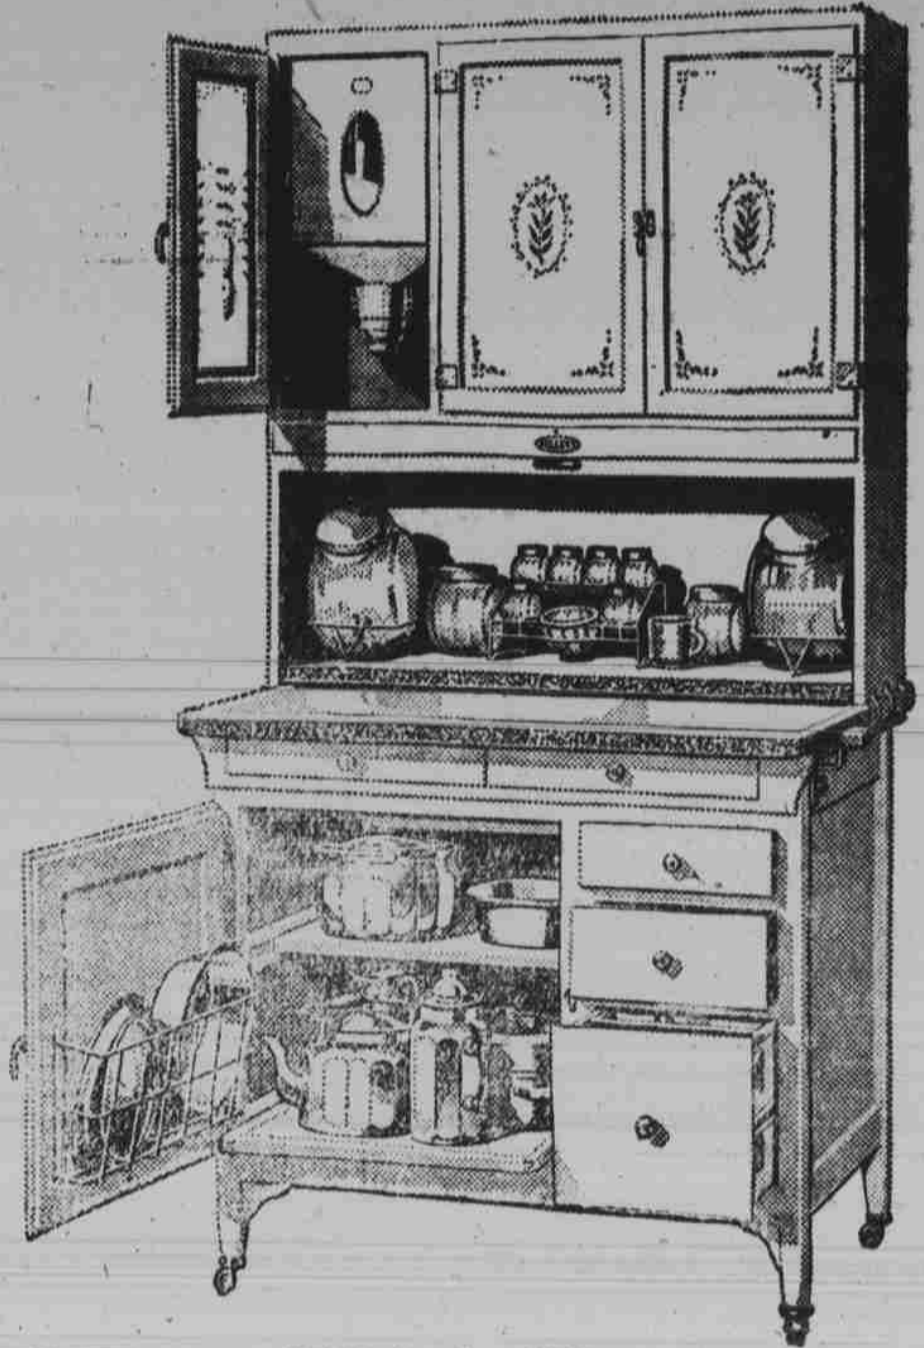

Sluder-Garrett Furniture Co.

MANUFACTURER'S

SALE!

Nationally Advertised

**SELLERS
KITCHEN CABINET**

The co-operation of 5000 dealers with Sellers makes—this sensational offer possible

to Choose from

A gigantic buying syndicate of 5,000 dealers makes possible this startling sale. By all working together with the manufacturer of Sellers Kitchen Cabinets, we can give 53 extra items without adding one single penny to the cost of the Sellers Cabinet. Think of it! You pay the surprisingly low price of the Sellers Cabinet and you get with the Sellers Cabinet an exquisite 32-piece Royal Ivory Dinner Set, 12 Crystal Glass Tumblers, 3-piece Refrigerator Set, 5 Crystal Glass mixing bowls and a glass Beverage Shaker—all without extra cost. Our special sale terms make it easy for you to have the cabinet and all the extras now—pay while you use this permanent improvement. Every thrifty housewife in this vicinity will be interested in this rare opportunity. Remember this most convenient of kitchen helpers is made in a variety of charming colors. Come in and see for yourself what a remarkable value this is.

Here are the 53 extras given with Sellers Cabinet

The beautiful 32-piece Royal Ivory Dinner Set, with its graceful flutings and Indian Love Tree design consists of six cups, six saucers, six dinner plates, six 7-inch salad plates, six fruit dishes, vegetable dish and platter—enough to set the table for six. The largest of the five Crystal Glass Mixing Bowls is 9 inches in diameter. The smallest is 5 inches. The twelve tumblers are fluted crystal glass. The Refrigerator Set consists of three 5-inch stacking bowls with cover for the top bowl. The glass Beverage Shaker has an aluminum top with strainer.

NOTE: 12-piece glassware set is regular Sellers KlearFront Equipment and is included in addition to the 53 extra pieces.

**Small Payment
Down--Balance in
Small Payments**

**EXTRA!
53 EXTRAS
AT NO EXTRA
COST!!**