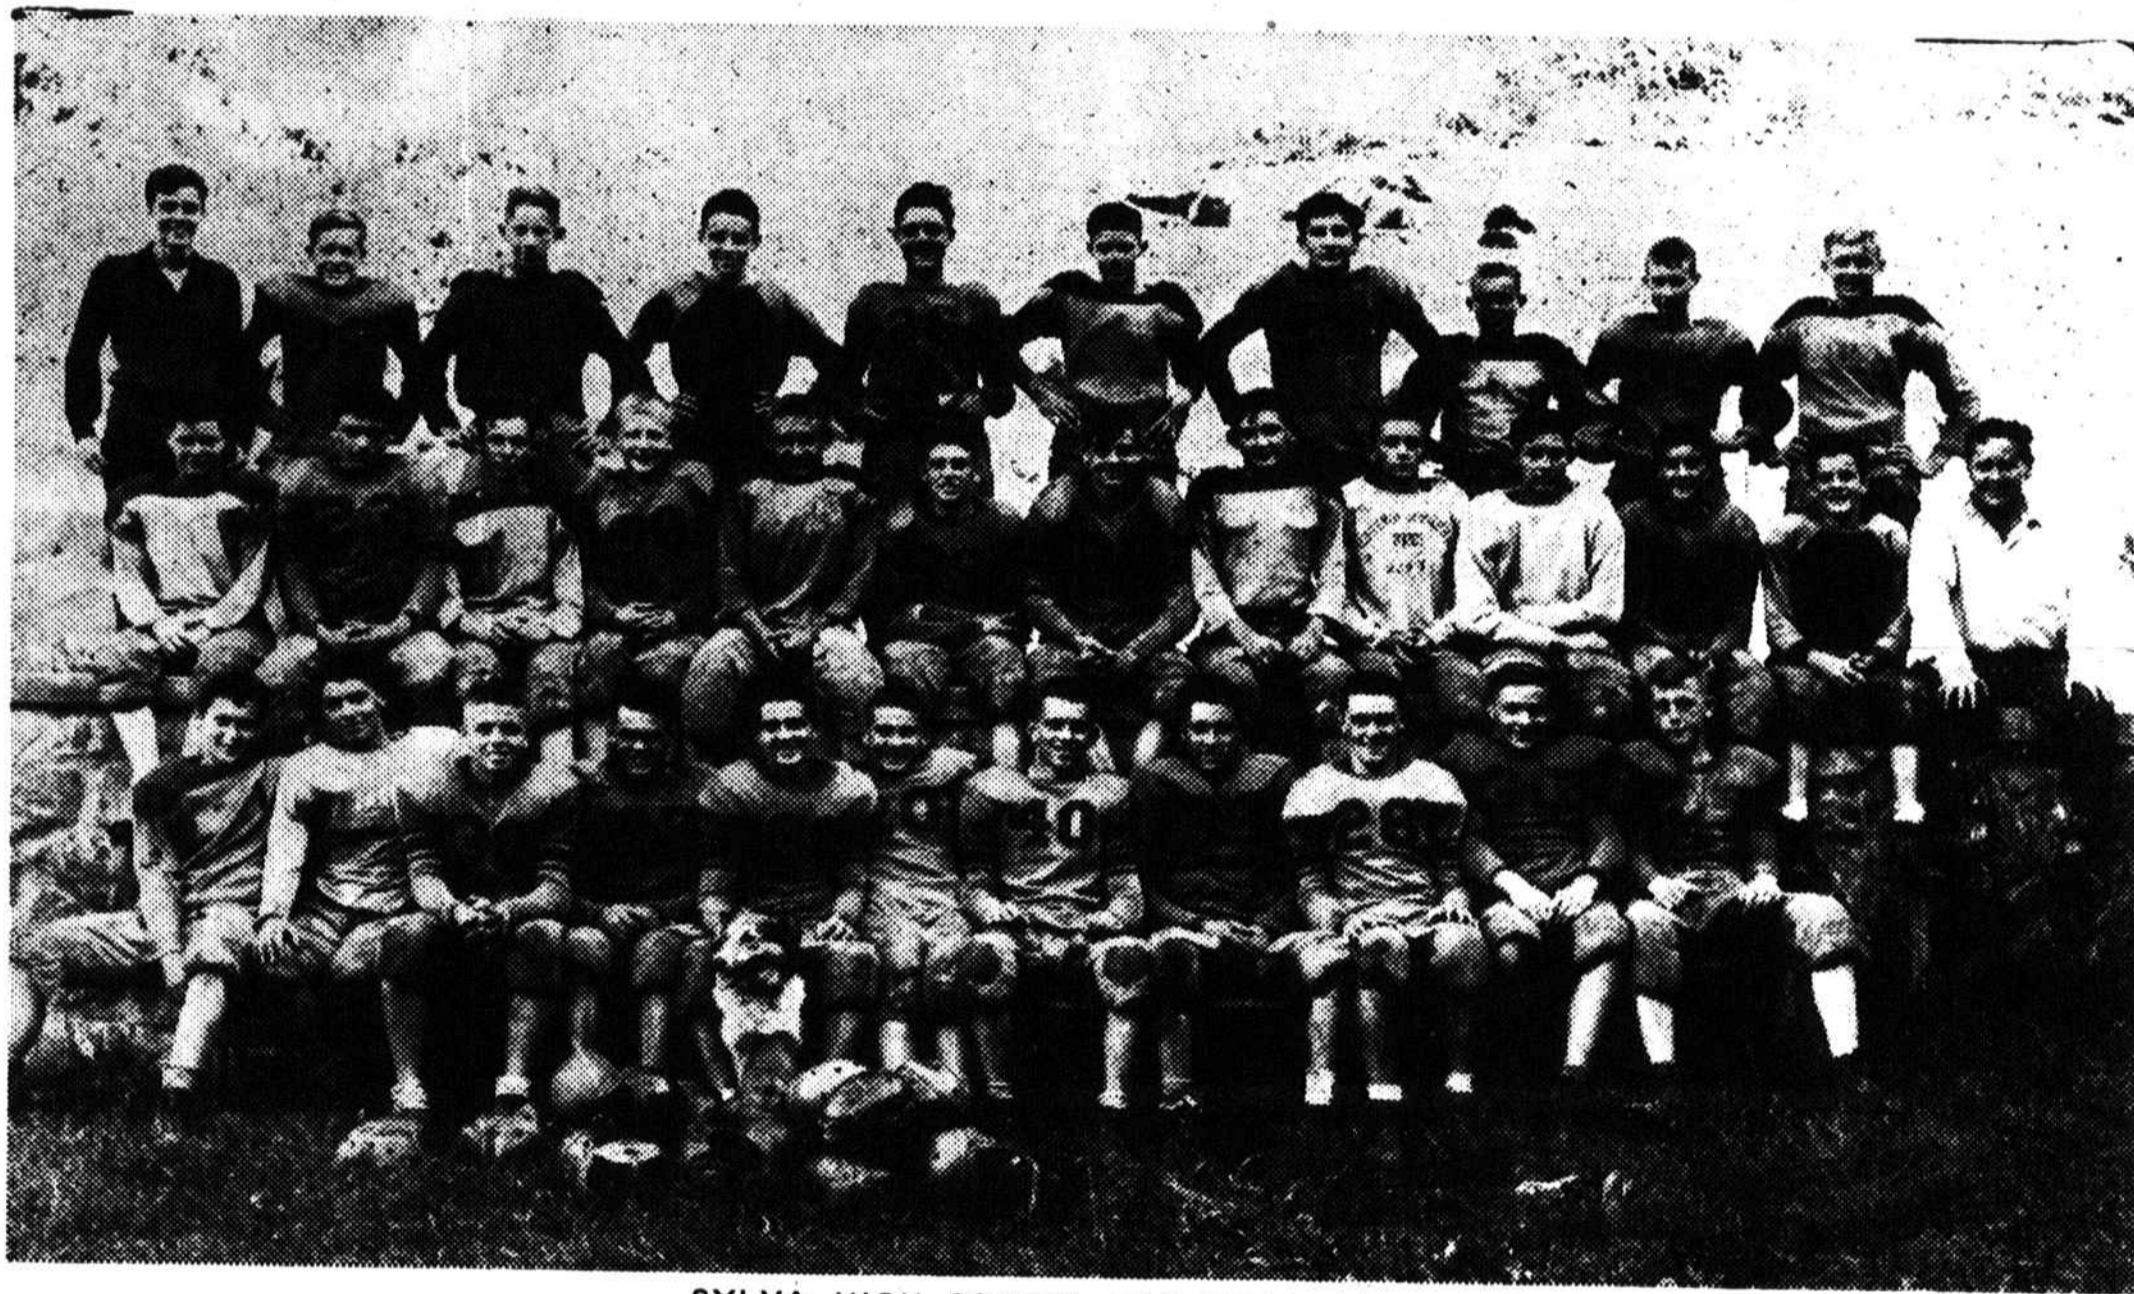

SYLVA HIGH SCHOOL FOOTBALL SQUAD