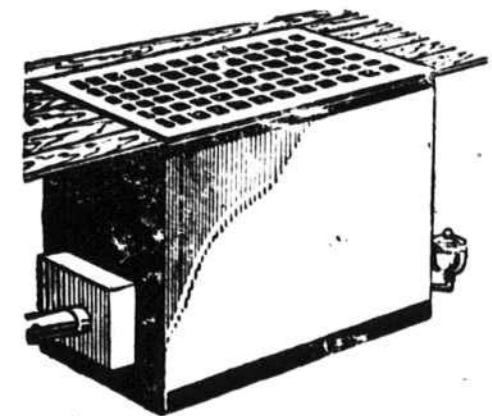

OIL HEATERS AND FURNACES

Many people are converting their heating units from coal and wood to oil . . . shown here are some of the types we now have in stock. We have them in all sizes to furnish heat for one room or a large home.

A Winner from Every Angle!

WARM MORNING COAL HEATER