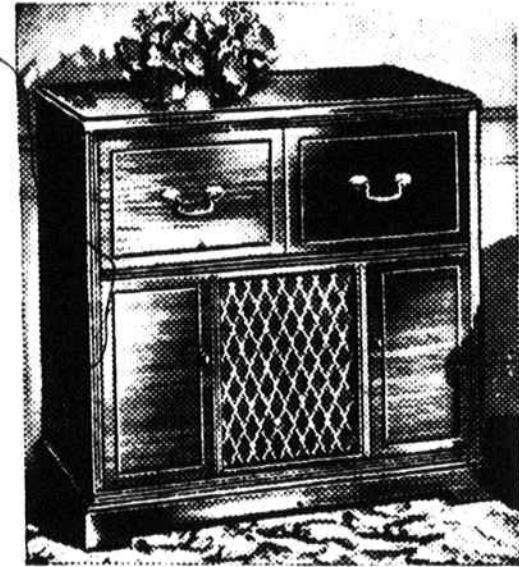

THIS GROUP RADIOS INCLUDE SOME OF THE FINEST RE-
CEIVING SETS ON THE MARKET TODAY. THEY ARE THE
NEWEST MODELS OUT AND ARE IN STYLES AND COLOR
TONES TO SUIT ANY FURNITURE IN THE HOME.

THIS OFFER IS FOR LIMITED TIME ONLY . . . BUY WHILE
YOU CAN SAVE REAL MONEY. "It's Easy To Pay The Sossamon
Way."

WESTINGHOUSE RADIOS

Regular value \$295.00
Reduced to **\$175.00**

A GREAT BARGAIN IN FINE
RADIOS. EASY TERMS. SEE
THEM TODAY.

TABLE MODEL RADIOS

Wide selection, styles and prices,
greatly reduced.

**PULL-UP CHAIR MODEL
COMBINATION SET**