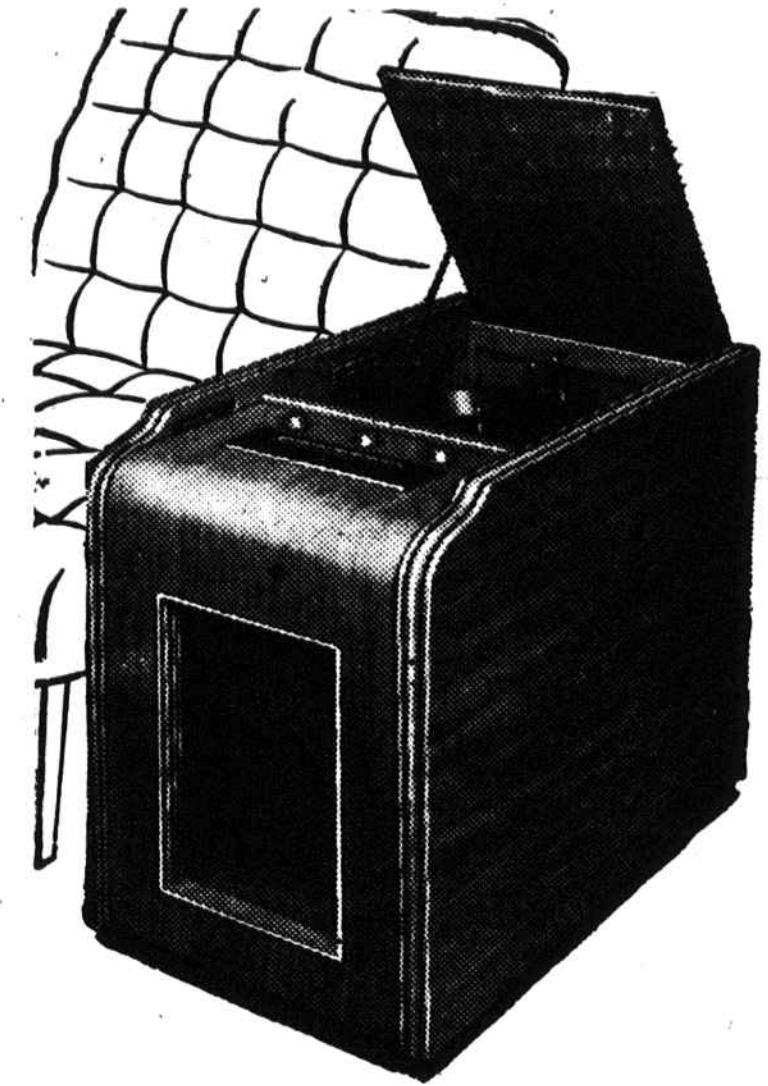

WESTINGHOUSE RADIOS

Regular value \$295.00
Reduced to **\$175.00**

A GREAT BARGAIN IN FINE
RADIOS. EASY TERMS. SEE
THEM TODAY.

TABLE MODEL RADIOS

Wide selection, styles and prices,
greatly reduced.

**PULL-UP CHAIR MODEL
COMBINATION SET**

TABLE MODEL COM-
BINATIONS in Mahog-
any, Walnut and Blond,
greatly reduced — Real
Bargain.

THE Westinghouse **125**
Only 9 1/4" x 6" x 6" — ideal for crowded
table tops . . . power and tone you'll have
to hear to believe. Completely enclosed on
all sides . . . retractable, disappearing handle
makes it easy to carry from room to
room. Ivory and gold. Green and gold.
It's a console radio
in capsule form