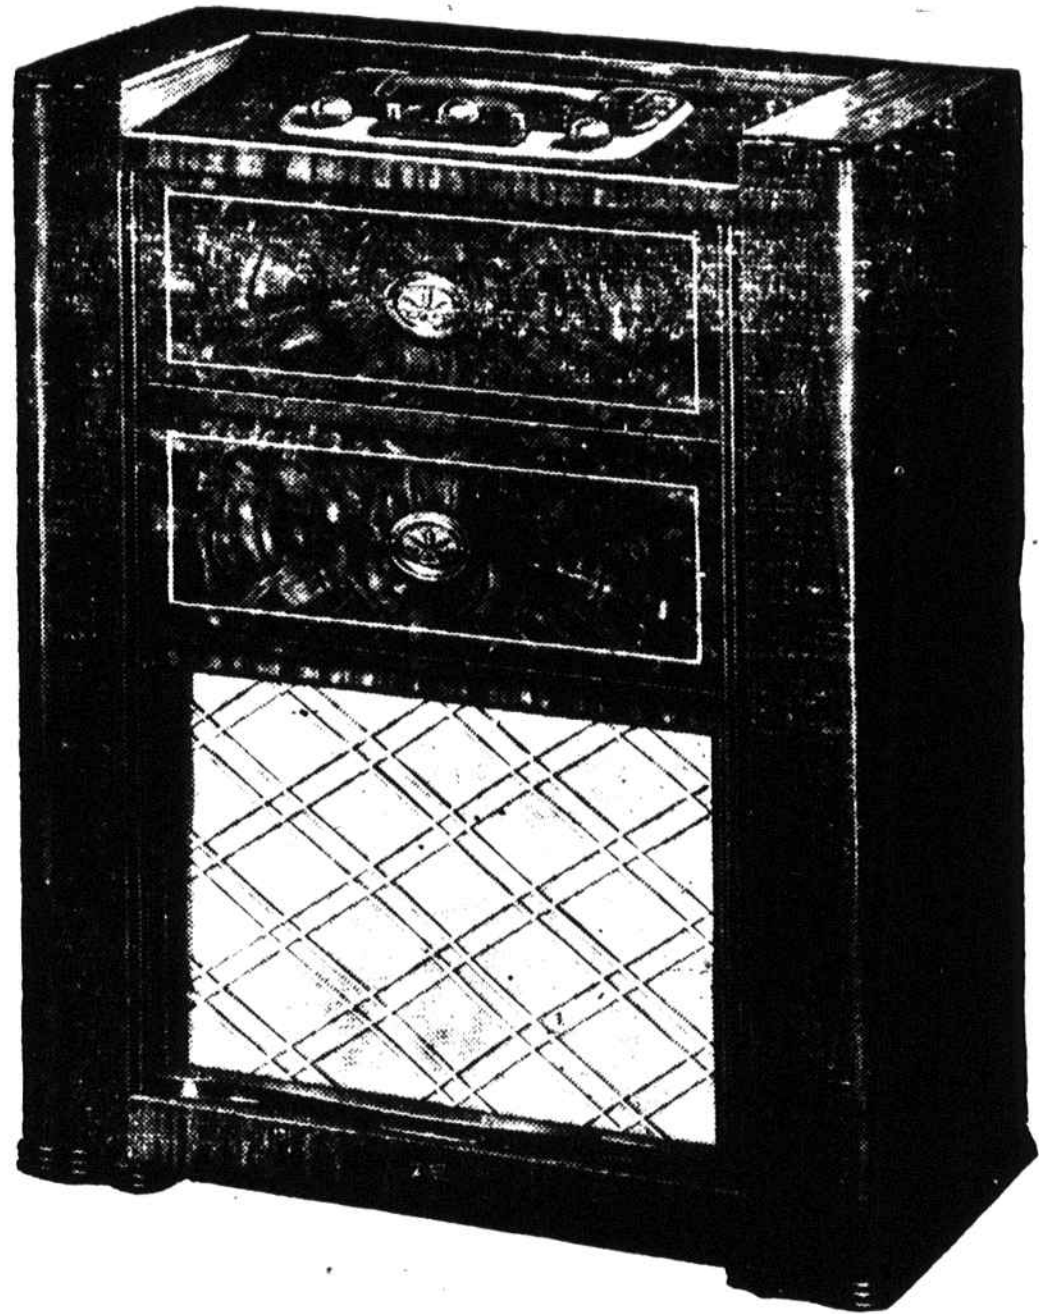

STOP! - Don't Read This.....

Have You Heard The Latest Gossip About SOSSAMON'S Sensational Radio Sale?

50 Radios Reduced, Some As Much As

50%

NATIONALLY ADVERTISED

AND ACCEPTED WORLD'S FINEST RADIOS.
BIGGEST RADIO SALE EVER TO BE HELD IN
WESTERN NORTH CAROLINA. "Easy Terms Can
Be Arranged."

THIS GROUP RADIOS INCLUDE SOME OF THE FINEST RE-
CEIVING SETS ON THE MARKET TODAY. THEY ARE THE
NEWEST MODELS OUT AND ARE IN STYLES AND COLOR
TONES TO SUIT ANY FURNITURE IN THE HOME.

THIS OFFER IS FOR LIMITED TIME ONLY . . . BUY WHILE
YOU CAN SAVE REAL MONEY. "It's Easy To Pay The Sossamon
Way."

WESTINGHOUSE RADIOS

Regular value $295.00
Reduced to **$175.00**

A GREAT BARGAIN IN FINE
RADIOS. EASY TERMS. SEE
THEM TODAY.

TABLE MODEL RADIOS

Wide selection, styles and prices,
greatly reduced.