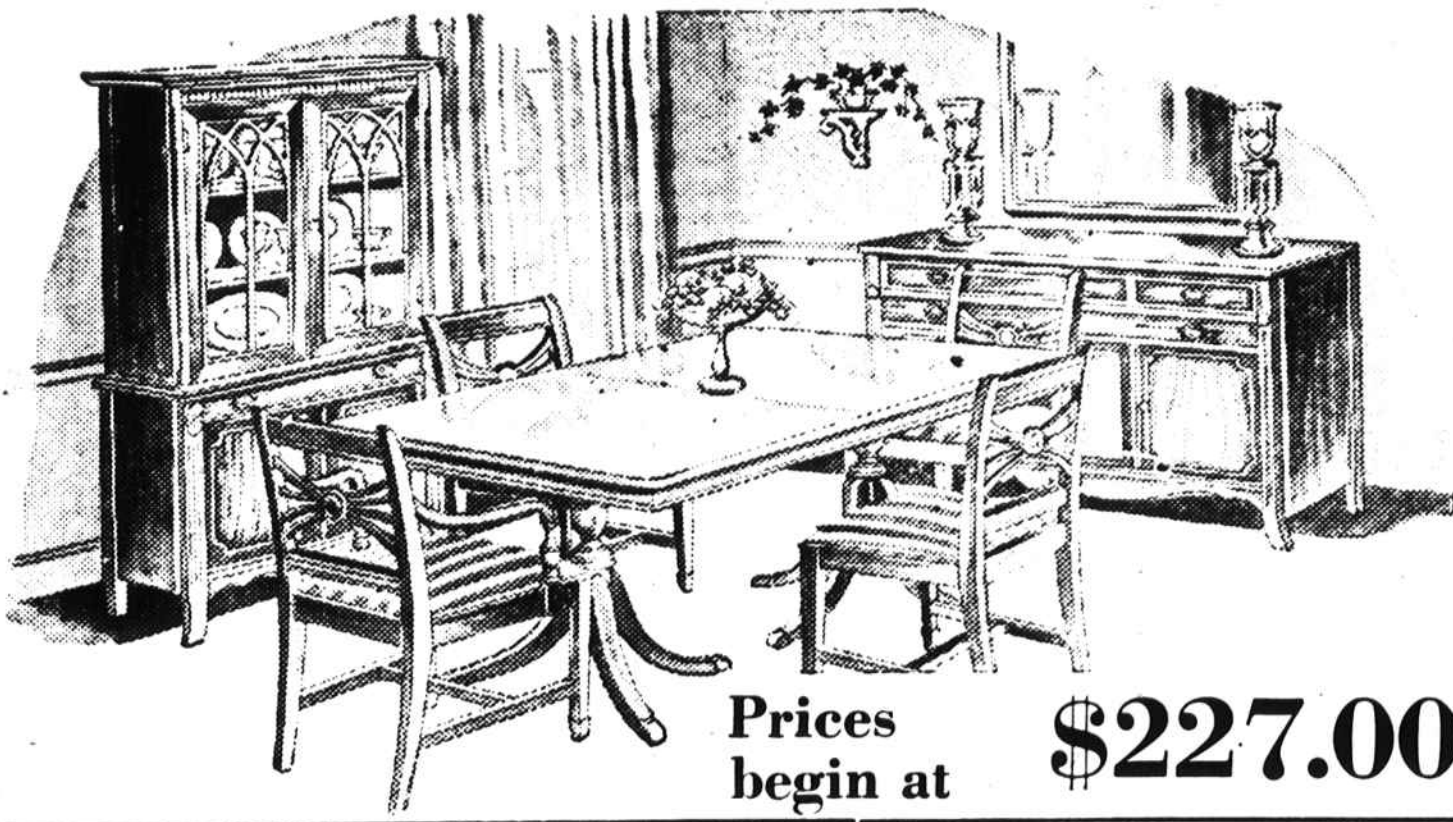

### DINING ROOM SUITES

Prices begin at **\$227.00**