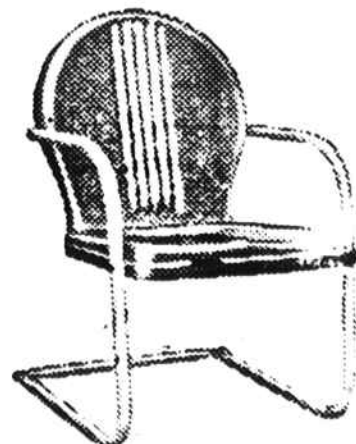

LAWN FURNITURE

METAL GLIDERS

Lawn Chairs
$3.95 up