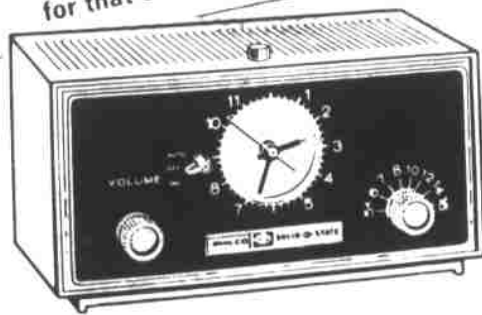

**Outstanding Value!**

**\$499<sup>95</sup>**

**PHILCO**

PHILCO-FORD CORPORATION

**Philco Solid State  
STEREO CONVERTIBLE  
PHONOGRAPH**

Powerful solid state amplifier (20 watts peak power) and air suspension speaker system in twin enclosures deliver console quality sound. 4-speed automatic changer. Floating Touch tone arm. Diamond sapphire stylus. Outstanding quality, exceptional value!

**\$99<sup>95</sup>**

Converts to component style stereo

Features  
**40-WINKS PUSHBUTTON**  
for that extra nap

Wakes you to music, automatically!

**PHILCO®  
TRANSISTORIZED  
CLOCK RADIO**

- Automatic Wake-to-Music
- Transistorized Solid State Instant Play chassis
- Big 4" round speaker
- Dove White cabinet

**VALUE PRICED  
AT ONLY**

**\$18<sup>95</sup>**

**Philco 6-Transistor  
Miniature Portable  
with Gift Pack**

- Earphone, 9-volt battery, carrying case
- Fingertip tuning dial
- Built-in Magnecor antenna