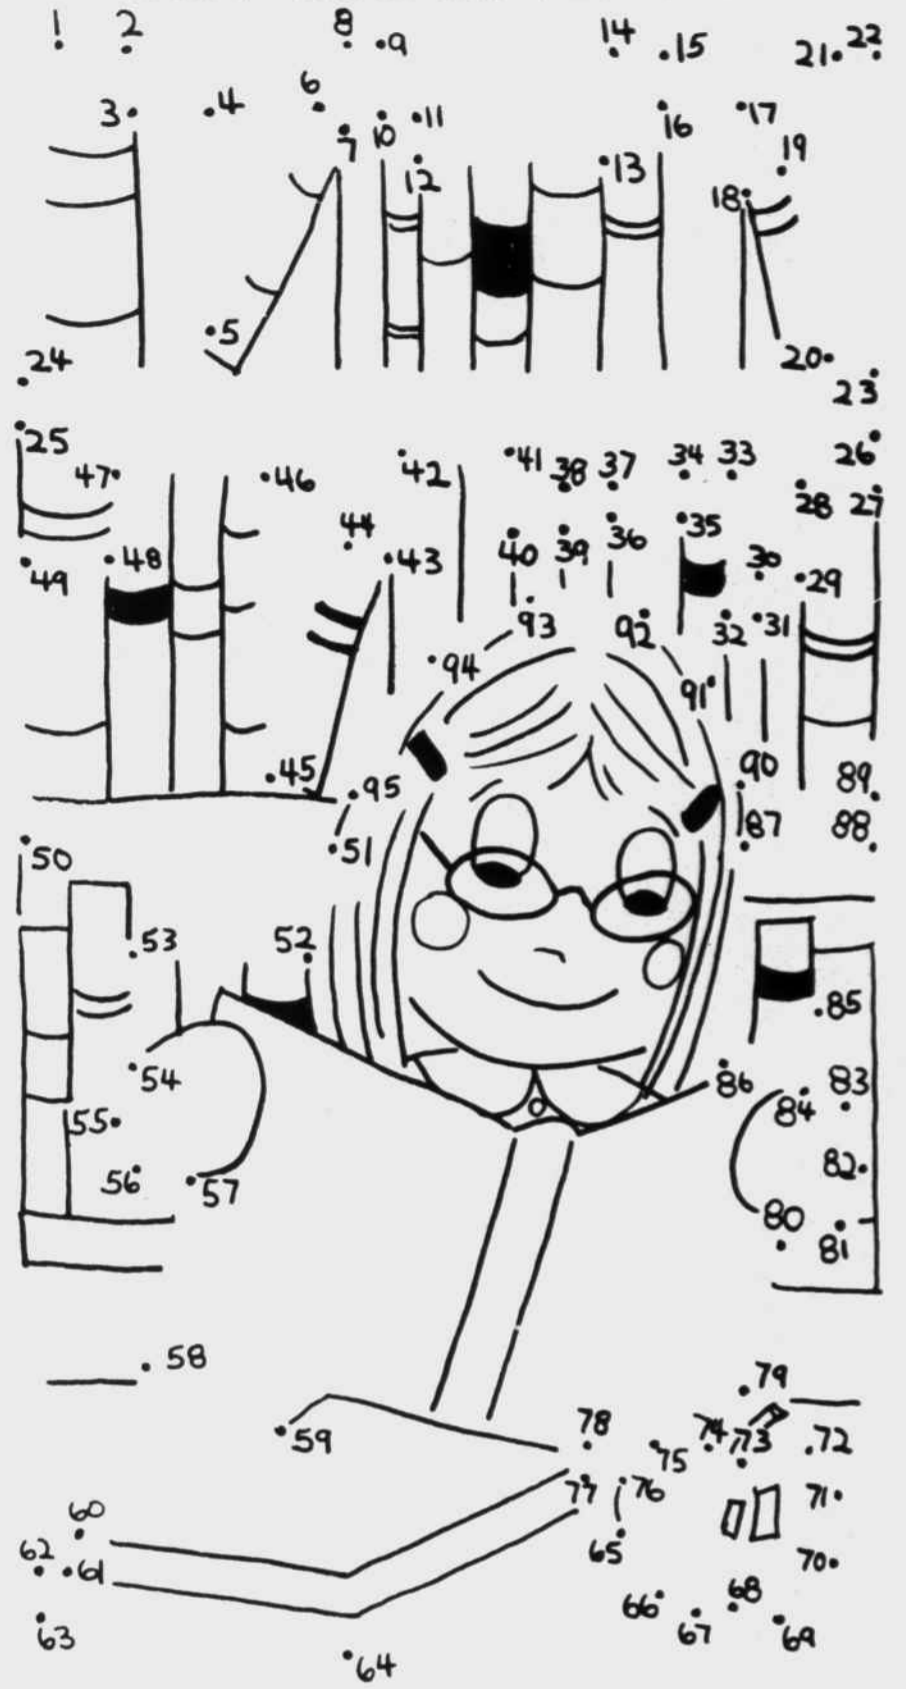

Draw dot-to-dot and color.

©UPS