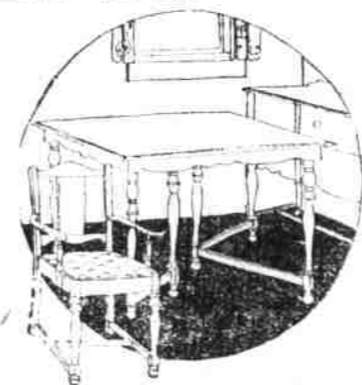

YEARS OF SERVICE—THAT'S THE REAL TEST OF GOOD FURNITURE. YOU KNOW THAT IT WILL WITHSTAND THIS TEST IN BUT ONE WAY. BUY FROM A REPUTABLE DEALER WHO GUARANTEES YOUR SATISFACTION. WE DO.