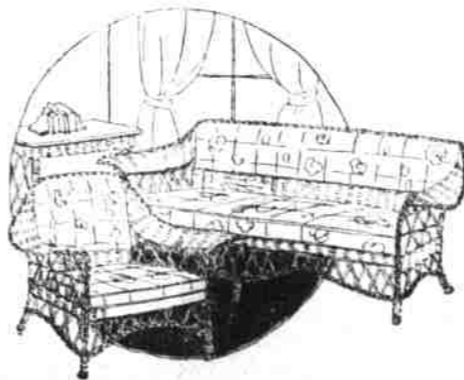

For Porch or Room This Summer---Reed Furniture

THERE IS NO COOLER OR MORE COMFORTABLE FURNITURE MADE FOR SUMMER USE THAN REED. ESPECIALLY DESIRABLE WHEN BEAUTY OF DESIGN AND FINISH ARE AS EVIDENT AS IN THE SEVERAL STYLES WE ARE SHOWING.