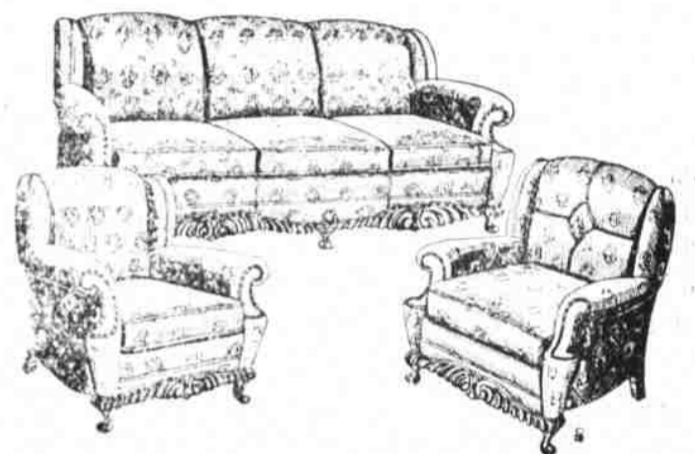

Heavy Streaked Side Salt	5c Lb.
Bacon	25c
Stew Beef Fresh and Tender	10c
1 lbs for	10c
Pork Chops, Nice and Tender	47c
Per lb.	50c
8 lbs. Carton Compound	50c
Lard	50c
16 lbs. White Michigan Hand Picked	50c
Beans	50c
Hard Wheat Flour	50c
24 lbs.	50c
Kansas Hard Wheat Flour	50c
96 lbs.	$1.95

Visit our Market and Grocery Department. Our
volume in these departments is increasing daily which
insures you fresh merchandise at the lowest price.

More Goods for Less Money

OUR LOSS YOUR GAIN

Men's Trench Coats **$2.98**
Water Proof

Men's high grade Union Suits,
medium weight values to **49c**
$1.00 Each

One lot Men's and Boys' wool sweat-
ers values to $2.00. Pre-inventory
sale price. **49c 89c 99c**

QUILT COTTON

Pure White Quilt Cotton full 3 lb.
Regular sold up to 65c Pre-
Inventory price, per roll **34c**

Friday, Jan. 20th at 2 p. m. we
will sell Men's Overalls
good grade at **34c** Pr.

Children's Shoes sixes 8 1-2 to 2
in growing girls. Pre-
Inventory Price **89c**

One lot Snuff 10c size
Reduced to **5c**

One lot smoking tobacco
10c size for **5c**

One lot Plug Tobacco 20c
plug at **10c**

HEAVY SHEETING

36 inch wide Sheeting 1 yds. to the
pound 20 yds. for
(or 5c yd. in small lots.) **98c**

**Now or Never
Simply Means Buy Now or
Never at these prices.**

Boys' Work Shirts **10c**

Boys' Dress Wool Caps **19c**

Boy's Work Shoes **89c**

Bath Towels 30 x 16 **5c Each**

66 x 88 Part wool satin bound Blankets **$1.49 pr.**

Men's all Leather Police Shoes sixes 6 to 11
Pre-Inventory Sale Price **$1.99**

**$141.00
in Premiums**

This Living Suite And Ten Other Premiums

Will Be Given Away on The Last Day, January 28, of
this Great Pre-Inventory Sale at 3 p. m.

- 1st Premium, One 3-piece Living Room Suit $75.00
- 2nd Premium, One Server, Value 15.00
- 3rd Premium, One Occasional Table, Value 7.50
- 4th Premium, One Occasional Chair, Value 7.50
- 5th Premium, One Server, Value 15.00
- 6th Premium, One End Table, Value 3.00
- 7th Premium, One Vanity Bench, Value 6.00
- 8th Premium, One End Table, Value 3.00
- 9th Premium, One Smoke Rack, Value 2.00
- 10th Premium, One Rocker, Value 4.50
- 11th Premium, One Chair, Value 3.00

Total Value of Premiums **$141.00**

**SATURDAY 21, at 8 O'clock We will sell to first 100
JANUARY people 100 4-strand Brooms for 10c**