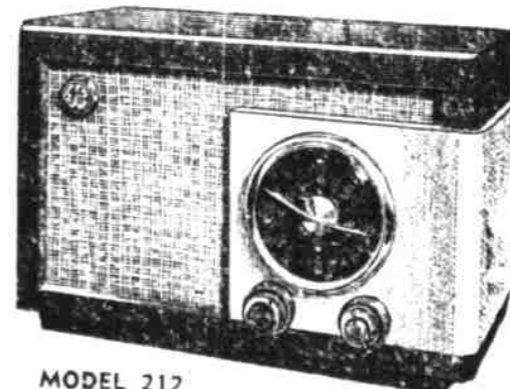

\$59.95

MODEL 376

FM

ON A TABLE MODEL

We recommend these! They're performance engineered at Electronics Park by the organization that built the first FM receivers and has equipped more FM stations than any other manufacturer!

MODEL 212

Here is the same superb radio as Model 210, but this cabinet is rich-looking American Walnut. You get the same natural color tone, the same engineering. The only difference is the cabinet.

\$64.95