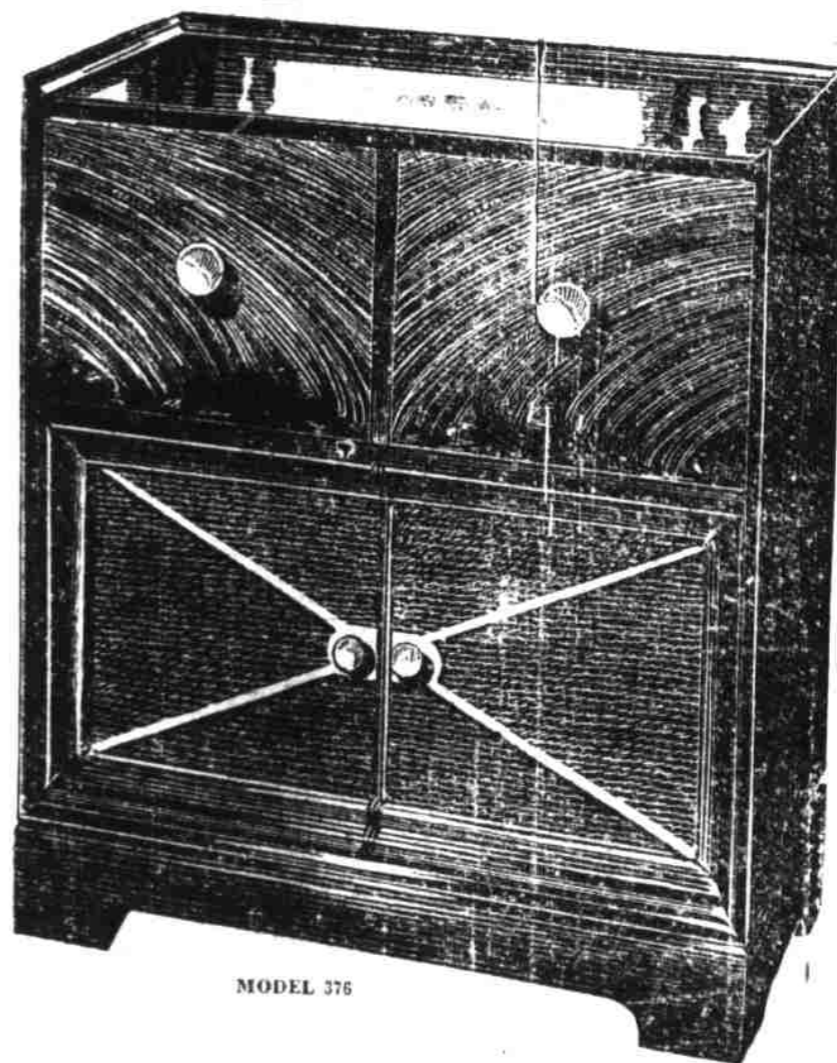

FM

ON A TABLE MODEL

We recommend these! They're performance engineered at Electronics Park by the organization that built the first FM receivers and has equipped more FM stations than any other manufacturer!