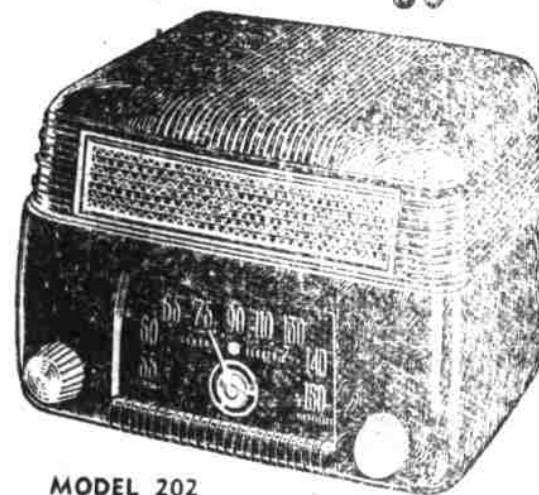

MODEL 202

NATURAL COLOR TONE Table Radio! Standard brocade color tone . . . the gift for any room. Rich Rosewood plastic cabinet . . . in tone and

$34.95