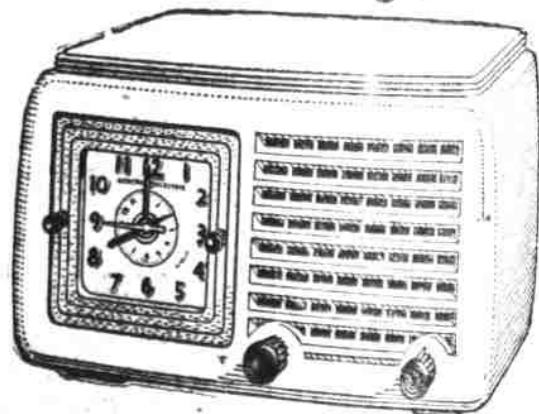

MODEL 60

Another G-E Clock Radio that will wonder how you ever lived without it. It wakes you up with music and sets itself on your "pet program" automatically. Use it to remind yourself of anything all during the year.

\$39.95

MODEL 202

NATURAL COLOR TONE Table Radio! Standard brocade color tone . . . the gift for any room. Rich Rosewood plastic cabinet . . . in tone and

\$34.95

MODEL 50W

The famous G-E Clock Radio! A Clock . . . Radio . . . Electronic . . . all in one! Superb performance . . . superb styling . . . plastic. A delightful gift for any member of the family.