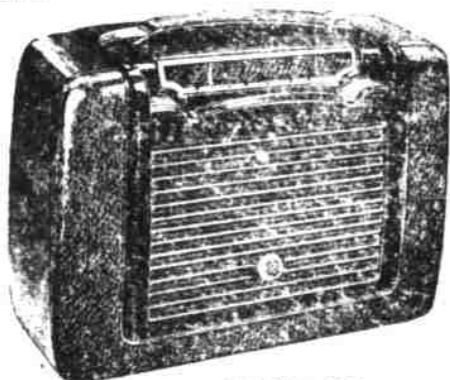

TRADE-IN YOUR OLD RADIO NOW FOR CHRISTMAS!

FROM \$35 to \$95
ON YOUR OLD RADIO

Here is a "Break" for Santa! Give your family a new General Electric radio this year . . . and actually save money! Imagine getting all the big, new features offered only by General Electric at savings up to \$95.00 by trading in your old radio! These new consoles are beauties . . . with the famous G-E electronic reproducer, beam-a-scope, natural color tone, and many other exclusive G-E features.

REG. PRICE \$159.95
YOUR OLD RADIO \$35.00
\$124.95

All "Presents" Accounted for with radios

"Trade-in Your OLD RADIO!
On A New One!"

MODEL 107

Exceptional Value! With all the features you are "built-in" this G-E radio has a beam-a-scope, Beam-A-Scope, 4-inch dynamic speaker. An ideal "extra" radio for your home.

\$22.95

MODEL 150

You'll be sure of MORE FUN with this honey of a portable! This G-E radio has you fine reception out in the woods or in the "sticks" or off on a trip. Plays on AC-DC or batteries.

\$39.95

MODEL 378

One of today's most beautiful FM-AM Automatic Radio-Phonograph Combinations! A General Electric masterpiece! Fine proportions and Charming Simplicity make it an outstanding example of the best in contemporary design! See this outstanding New Model 378 by General Electric Today!