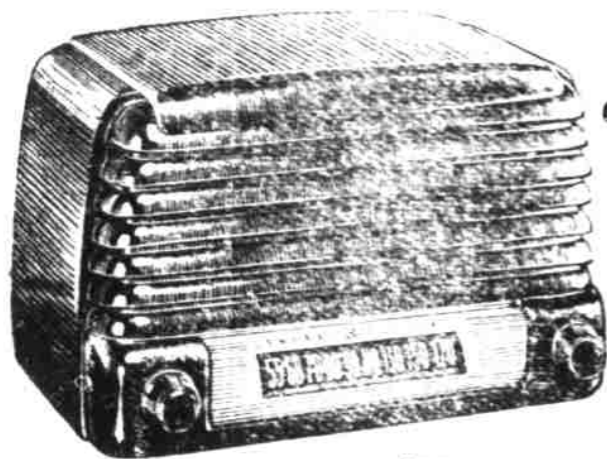

TRADE-IN YOUR OLD RADIO NOW FOR CHRISTMAS!

FROM \$35 to \$95
ON YOUR OLD RADIO

Here is a "Break" for Santa! Give your family a new General Electric radio this year . . . and actually save money! Imagine getting all the big, new features offered only by General Electric at savings up to \$95.00 by trading in your old radio! These new consoles are beauties . . . with the famous G-E electronic reproducer, beam-a-scope, natural color tone, and many other exclusive G-E features.

MODEL 119M

Charming simplicity characterizes the sophisticated modern design of this handsome cabinet veneered in genuine mahogany with a two-toned lacquer finish. One panel is designed to disclose the radio controls, the other the and the phonograph compartment at the top. Truly a beautiful addition to your home. Thrilling reception, natural color tone.

REG. PRICE \$159.95
YOUR OLD RADIO \$35.00
\$124.95

All "Presents" Accounted for with radios

"Trade-in Your OLD RADIO!
On A New One!"

MODEL 107

Exceptional Value! With all the features you are "built-in" this G-E radio has a beam-a-scope, Beam-A-Scope, 4-inch dynamic speaker. An ideal "extra" radio for your home.

\$22.95

MODEL 150

You'll be sure of MORE FUN with this honey of a portable! This G-E radio has you fine reception out in the woods or in the "sticks" or off on a trip. Plays on AC-DC or batteries.

\$39.95