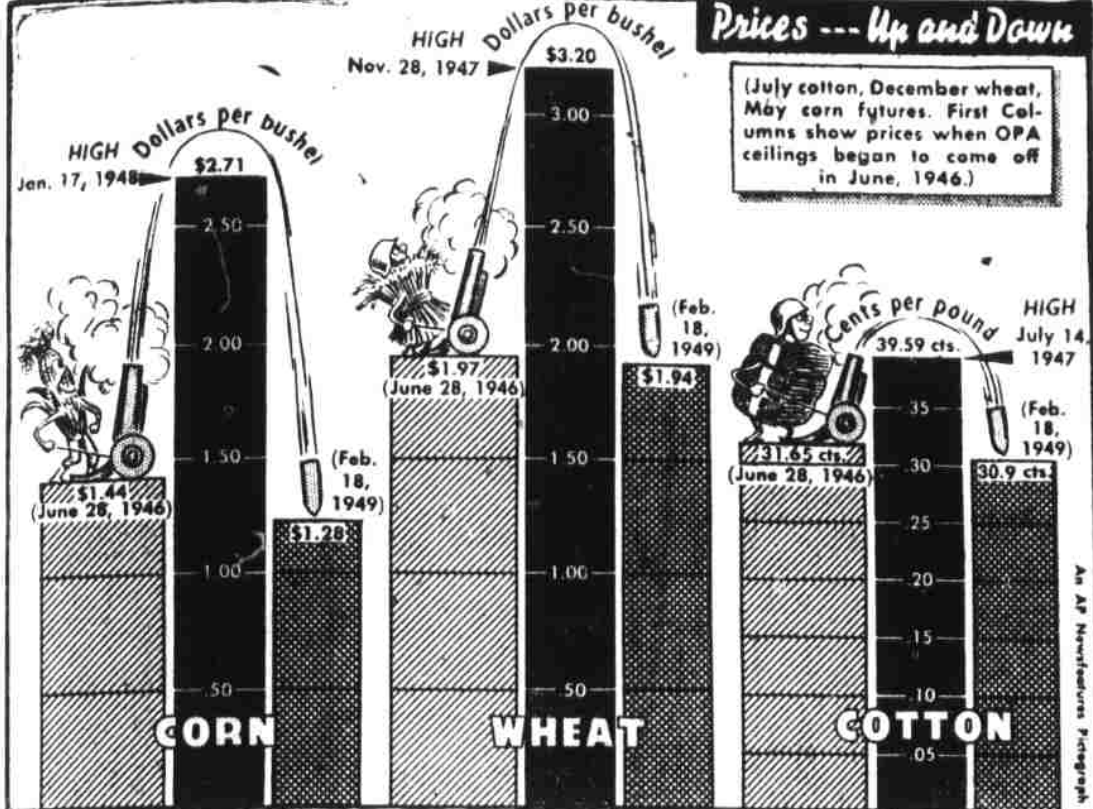

CTIONS IN Estate

Township ... and wife to ...

Yesterday's Beauties Would Only Be Wallflowers Today, Says Hollywood

HOLLYWOOD — Clarke Gable and nearly 60 other stars took the bows at Metro's big 25th anniversary luncheon the other day.

to Garbo for temperament.

Floyd's favorite male star is "old Gable". Once Gable played a salesman who knocked on a door and encountered a dog.

Capital Letters

(Continued from page two)

John Bray of Pasquotank County in this position just a little over two years ago.

He, with the advice of the Governor, must decide when the flags shall be flown at half-mast.

Four of the six, Gardner, Pou, Blythe, and Broughton, died suddenly. Gardner was in New York planning to sail for England.

We North Carolinians have lost more of our top-flight leaders within the past two years than in the previous ten.

APRIL 2 — As predicted here several weeks ago, the Legislature will in all probability adjourn two weeks from Saturday.

Despite all the talk about new taxes, little, if anything, of concrete nature has been done about them.